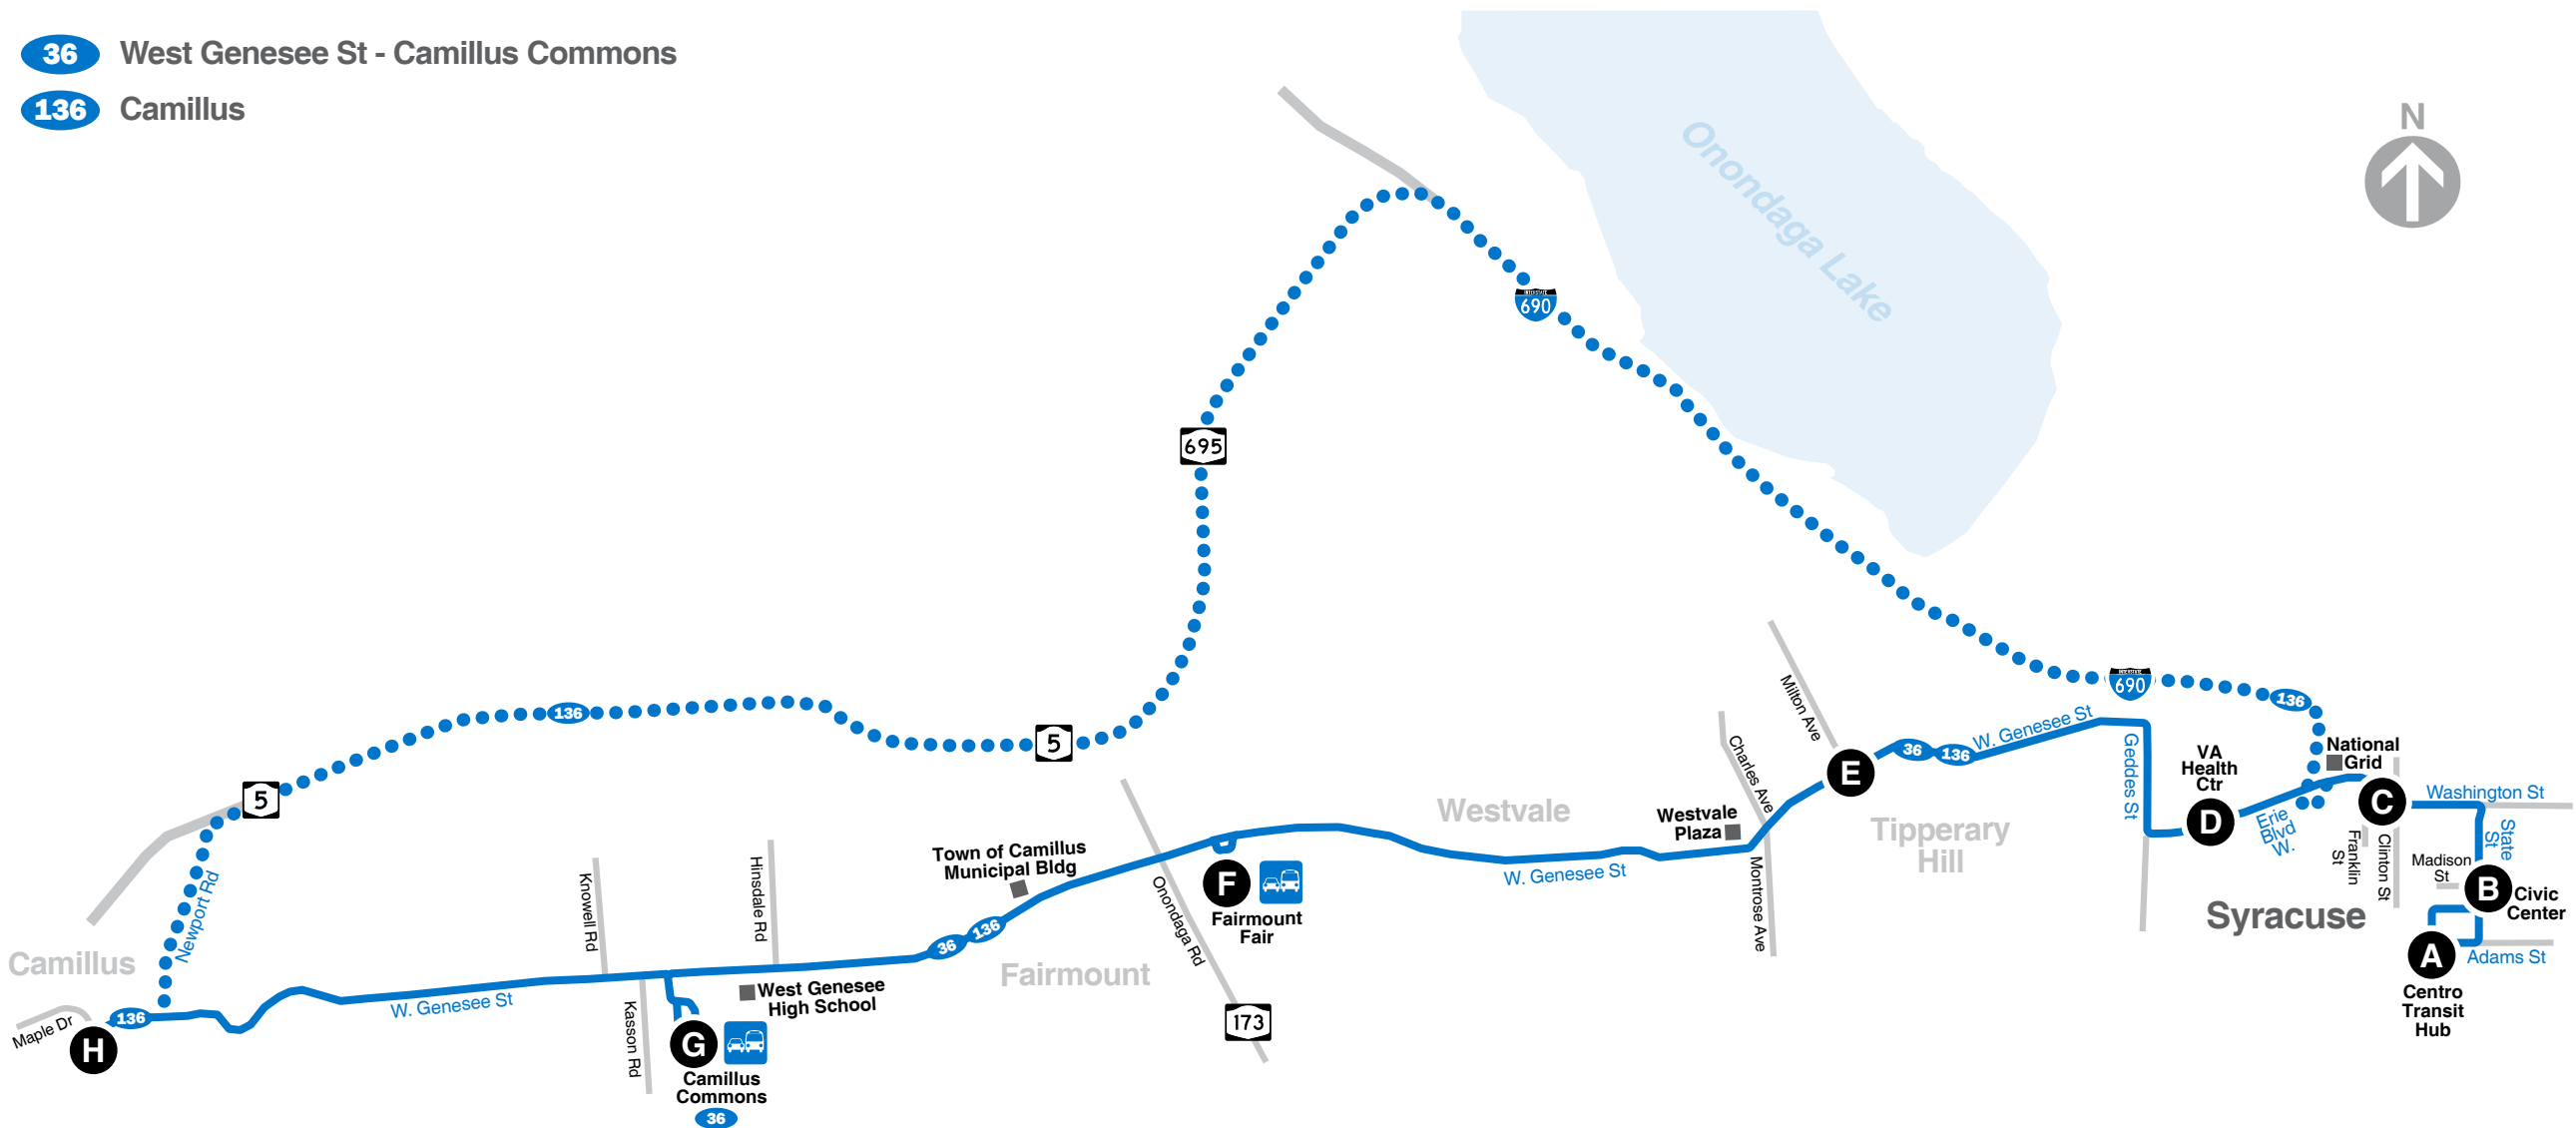

## Camillus West Genesee St

### Also Serving:

- Camillus Commons Park-N-Ride
- Fairmount Fair Park-N-Ride
- Wegmans-Fairmount
- Westvale Plaza
- National Grid

[www.centro.org](http://www.centro.org)

## Route Map

- 36** West Genesee St - Camillus Commons
- 136** Camillus

### Legend

- Regular Bus Route
- Limited Service
- Point of Interest
- T Timepoint (see schedule)
- 🚌 Park-N-Ride

[www.centro.org](http://www.centro.org)