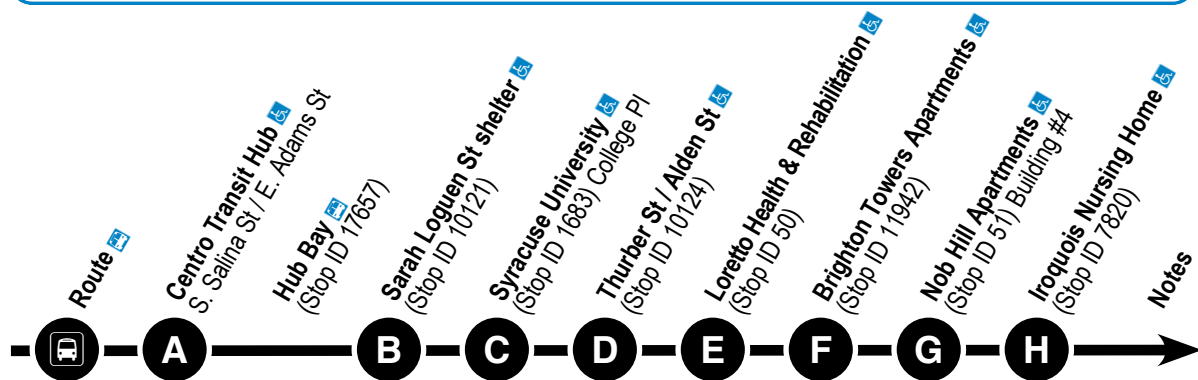

- Pinpoint real-time bus locations
- Get estimated bus arrival times
- Store your favorite routes & stops
- Identify the nearest stops
- Create customized travel plans

Route Map

Fare Free Zone
Syracuse University students and faculty may ride for free within the Fare Free Zone, when showing their valid SU ID upon boarding.

The Fare Free Zone is defined by any Centro stop between the intersections of Harrison St / Irving Ave and ends at Brighton Ave / Ainsley Dr.

- 140** SU - Thurber St
- 240** SU - Nob Hill Apts

Legend

- Regular Bus Route
- Limited Service
- Point of Interest
- T Timepoint (see schedule)
- Fare Free Zone

Downtown to Nob Hill Apts (Brighton)

MONDAY – FRIDAY

240	5:00	B18	5:03	5:09	5:18	---	5:24	5:30	---
240	6:20	B18	6:23	6:29	6:38	6:43	6:47	6:50	6:55
240	7:40	B18	7:43	7:49	7:58	---	8:04	8:10	---
240	9:00	B18	9:03	9:09	9:18	---	9:24	9:30	---
240	10:20	B18	10:23	10:29	10:38	---	10:44	10:47	10:52
240	1:00	B18	1:03	1:09	1:18	---	1:24	1:27	1:32
240	2:20	B18	2:23	2:29	2:38	2:43	2:47	2:50	2:55
240	3:40	B18	3:43	3:49	3:58	---	4:04	4:07	4:12
240	5:00	B18	5:03	5:09	5:18	---	5:24	5:27	5:32
140	6:05	B18	6:08	6:14	---	---	---	---	①
240	6:20	B18	6:23	6:29	6:38	---	6:44	6:50	---
240	7:40	B18	7:43	7:49	7:58	---	8:04	8:10	---
240	9:00	B18	9:03	9:09	9:18	---	9:24	9:30	---
240	10:20	B18	10:23	10:29	10:38	10:43	10:47	10:50	10:55
240	11:40	B18	11:43	11:49	11:58	---	12:04	12:10	---