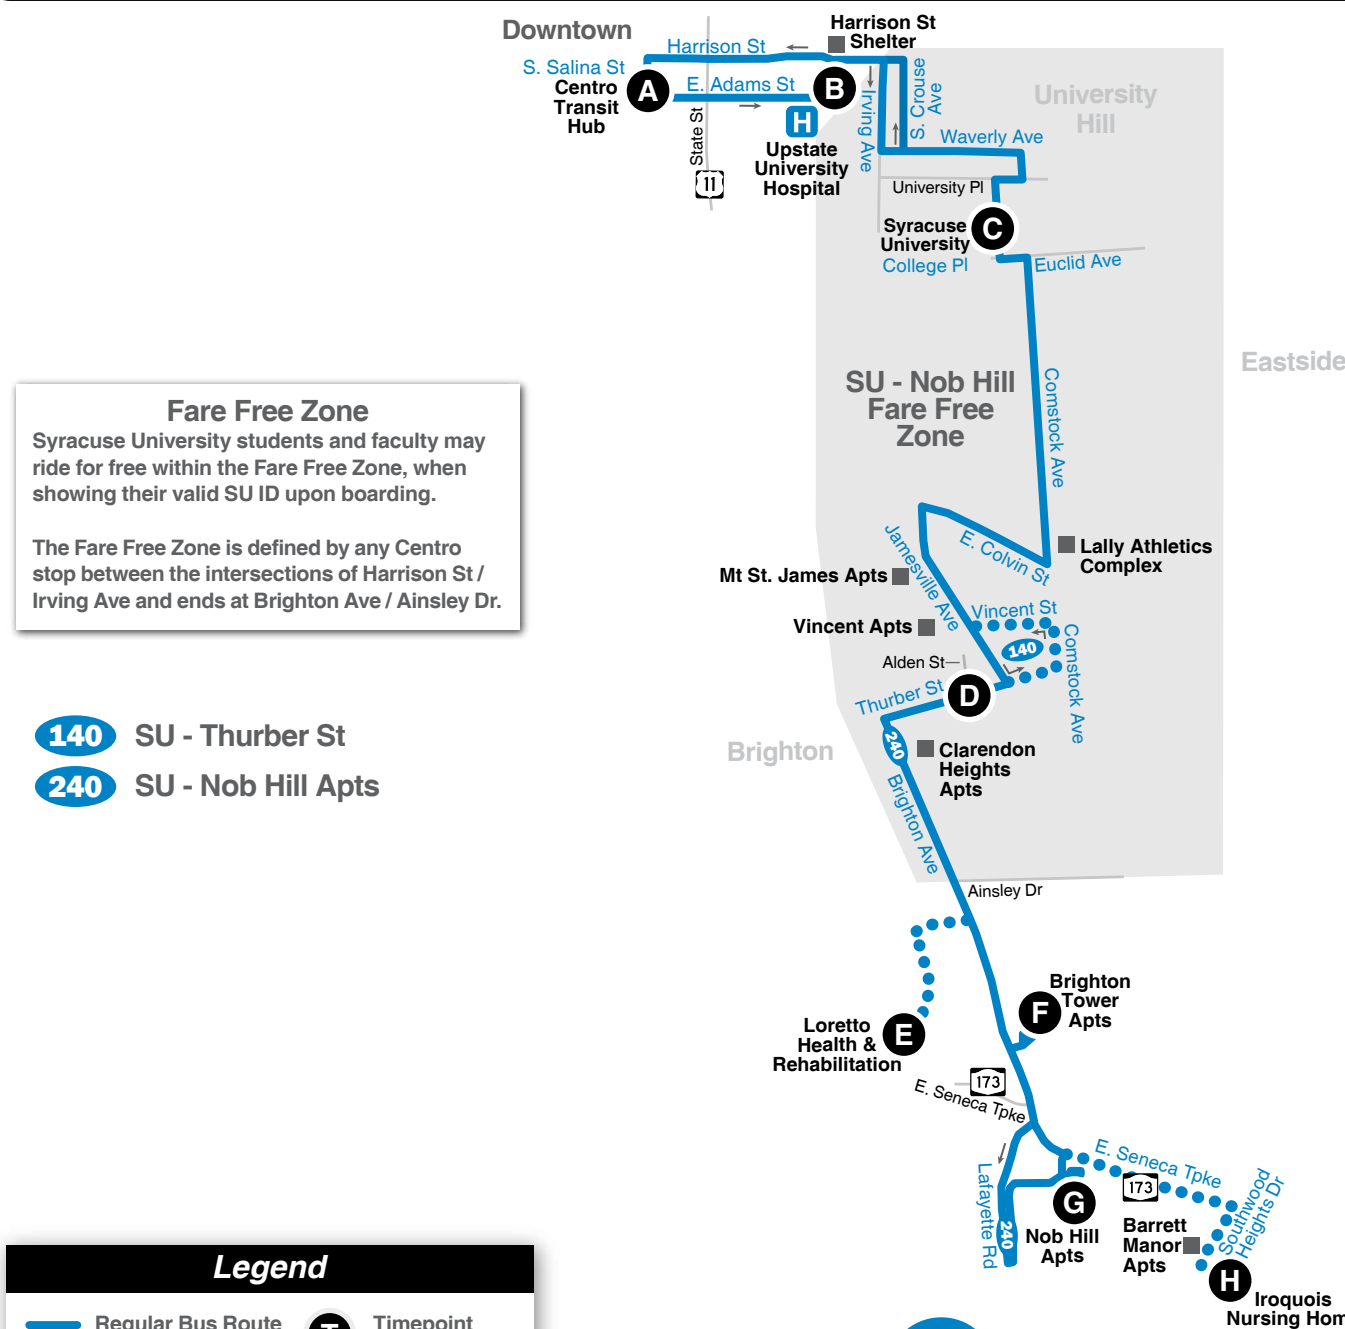

- Pinpoint real-time bus locations
- Get estimated bus arrival times
- Store your favorite routes & stops
- Identify the nearest stops
- Create customized travel plans

Route Map

Fare Free Zone
Syracuse University students and faculty may ride for free within the Fare Free Zone, when showing their valid SU ID upon boarding.

The Fare Free Zone is defined by any Centro stop between the intersections of Harrison St / Irving Ave and ends at Brighton Ave / Ainsley Dr.

- 140** SU - Thurber St
- 240** SU - Nob Hill Apts

Legend

- Regular Bus Route
- Limited Service
- Point of Interest
- T Timepoint (see schedule)
- Fare Free Zone

NOTES

PM times are in **Bold**.

① This trip ends at Jamesville Ave / Thurber St.

Nob Hill Apts (Brighton) to Downtown

MONDAY – FRIDAY

240	---	5:40	5:46	---	5:53	6:05	6:10	C21	6:15	48
240	7:03	(6:50)	7:07	7:11	7:17	7:27	7:30	B18	7:35	---
240	---	8:20	8:26	---	8:33	8:45	8:50	B18	8:55	---
240	---	9:40	9:46	---	9:53	10:05	10:10	C21	10:15	48
240	10:55	11:00	11:06	---	11:13	11:25	11:30	C21	11:35	---
240	1:35	1:40	1:46	---	1:53	2:05	2:10	C21	2:15	---
240	3:03	(2:50)	3:07	3:11	3:17	3:27	3:30	C21	3:35	48
240	4:20	(4:07)	4:24	---	4:31	4:43	4:48	C21	4:55	48
240	5:35	5:40	5:46	---	5:53	6:05	6:10	C21	6:15	48
240	---	6:55	7:01	---	7:08	7:20	7:25	C21	7:30	---
240	---	8:20	8:26	---	8:33	8:45	8:50	B18	8:55	---
240	---	9:40	9:46	---	9:53	10:05	10:10	B18	10:15	---
240	11:02	(10:50)	---	11:07	11:14	11:25	11:30	B18	11:35	---
240	---	12:10	12:16	---	12:23	12:35	12:40	C21	12:45	---

NOTES

PM times are in **Bold**.

① This trip ends at Jamesville Ave / Thurber St.