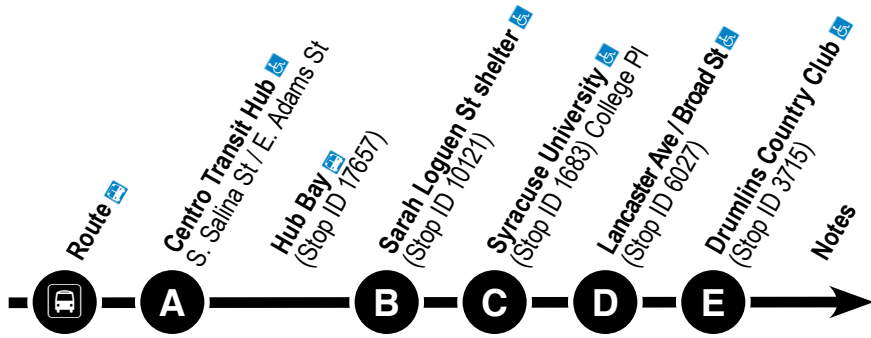

Effective:
September 6, 2022

Sy 40

SU Drumlins

Also Serving:

- Nottingham Plaza
- Syracuse University
- Syracuse VA Medical Ctr
- Crouse Hospital
- Upstate University Hospital

www.centro.org

Route Map

www.centro.org

Downtown to Drumlins

MONDAY – FRIDAY

Route	A	B	C	D	E	Notes
340	5:40	B18	5:43	5:49	5:54	6:10
340	7:50	B18	7:53	7:59	8:04	8:20
340C	----	----	----	8:40	8:45	9:00 ¹
340C	----	----	----	9:20	9:25	9:40 ¹
340C	----	----	----	10:00	10:05	10:20 ¹
340	11:40	B18	11:43	11:49	11:54	12:10
340	1:20	B18	1:23	1:29	1:34	1:50
340	2:25	B18	2:28	2:34	2:39	2:55
340C	----	----	----	3:25	3:30	3:45 ¹
340	3:45	B18	3:48	3:54	3:59	4:15
340C	----	----	----	4:05	4:10	4:25 ¹
340C	----	----	----	4:45	4:50	5:05 ¹
340	4:50	B18	4:53	4:59	5:04	5:20
340C	----	----	----	5:25	5:30	5:45 ¹
340	6:25	B18	6:28	6:34	6:39	6:55

NOTES

PM times are in **Bold**.

- 1 This trip operates only when SU is operating on Regular Schedule during the Fall and Spring semesters.
- 2 This trip stops on College Place at Slocum Hall (Stop ID is 1683).