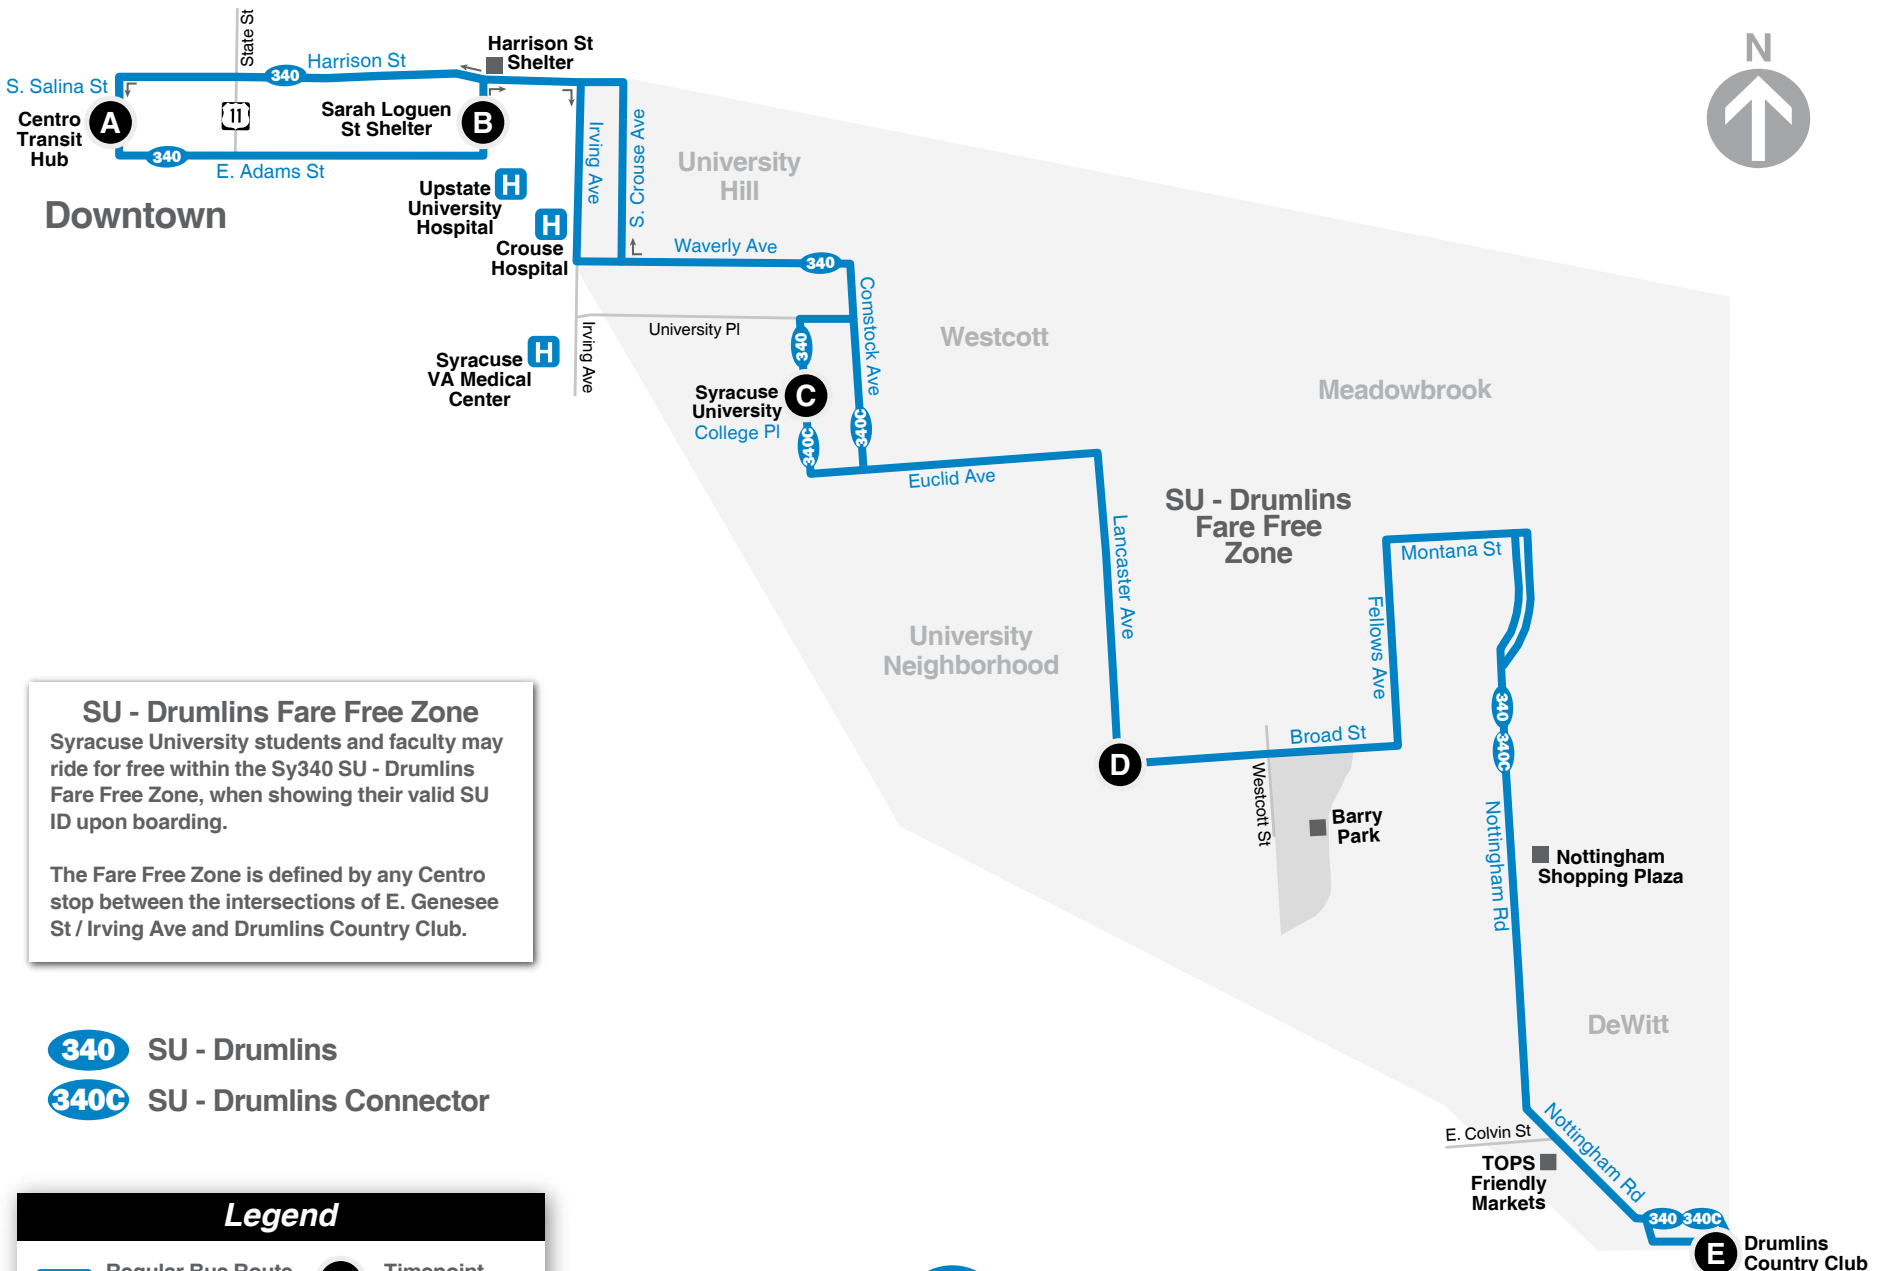

Effective:
September 6, 2022

Sy 40

SU Drumlins

Also Serving:

- Nottingham Plaza
- Syracuse University
- Syracuse VA Medical Ctr
- Crouse Hospital
- Upstate University Hospital

www.centro.org

Route Map

www.centro.org

Downtown to Drumlins

MONDAY – FRIDAY

Route	A	B	C	D	E	Notes
340	5:40	B18	5:43	5:49	5:54	6:10
340	7:50	B18	7:53	7:59	8:04	8:20
340C	----	----	----	8:40	8:45	9:00 ¹
340C	----	----	----	9:20	9:25	9:40 ¹
340C	----	----	----	10:00	10:05	10:20 ¹
340	11:40	B18	11:43	11:49	11:54	12:10
340	1:20	B18	1:23	1:29	1:34	1:50
340	2:25	B18	2:28	2:34	2:39	2:55
340C	----	----	----	3:25	3:30	3:45 ¹
340	3:45	B18	3:48	3:54	3:59	4:15
340C	----	----	----	4:05	4:10	4:25 ¹
340C	----	----	----	4:45	4:50	5:05 ¹
340	4:50	B18	4:53	4:59	5:04	5:20
340C	----	----	----	5:25	5:30	5:45 ¹
340	6:25	B18	6:28	6:34	6:39	6:55

Drumlins to Downtown

MONDAY – FRIDAY

Route	E	D	C	B	A	Notes
340	6:25	6:35	6:43	6:48	C20	6:55 82
340	7:20	7:30	7:38	7:43	C21	7:50 ----
340C	8:20	8:30	8:40	----	----	---- ^{1 2}
340	8:25	8:35	8:43	8:48	C21	8:55 48
340C	9:00	9:10	9:20	----	----	---- ^{1 2}
340C	9:40	9:50	10:00	----	----	---- ^{1 2}
340C	10:20	10:30	10:40	----	----	---- ^{1 2}
340	12:25	12:35	12:43	12:48	C21	12:55 48
340	3:00	3:10	3:18	3:23	C21	3:30 ----
340C	3:45	3:55	4:05	----	----	---- ^{1 2}
340	4:20	4:30	4:38	4:43	B18	4:50 ----
340C	4:25	4:35	4:45	----	----	---- ^{1 2}
340C	5:05	5:15	5:25	----	----	---- ^{1 2}
340	5:20	5:30	5:38	5:43	C21	5:50 ----
340	7:05	7:15	7:23	7:28	B18	7:35 ----

NOTES

PM times are in **Bold**.

- 1 This trip operates only when SU is operating on Regular Schedule during the Fall and Spring semesters.
- 2 This trip stops on College Place at Slocum Hall (Stop ID is 1683).