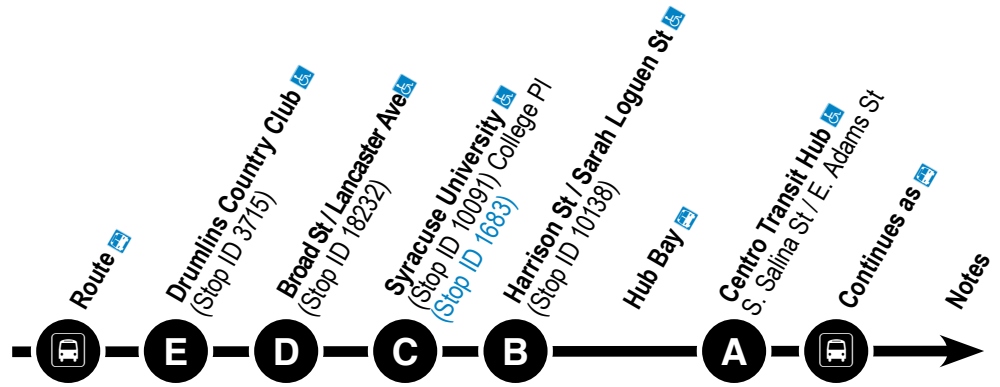

Drumlins to Downtown

MONDAY – FRIDAY

Route	E	D	C	B	A	Notes
340	6:25	6:35	6:43	6:48	C20	6:55 82
340	7:20	7:30	7:38	7:43	C21	7:50 ----
340C	8:20	8:30	8:40	----	----	---- ^{1 2}
340	8:25	8:35	8:43	8:48	C21	8:55 48
340C	9:00	9:10	9:20	----	----	---- ^{1 2}
340C	9:40	9:50	10:00	----	----	---- ^{1 2}
340C	10:20	10:30	10:40	----	----	---- ^{1 2}
340	12:25	12:35	12:43	12:48	C21	12:55 48
340	3:00	3:10	3:18	3:23	C21	3:30 ----
340C	3:45	3:55	4:05	----	----	---- ^{1 2}
340	4:20	4:30	4:38	4:43	B18	4:50 ----
340C	4:25	4:35	4:45	----	----	---- ^{1 2}
340C	5:05	5:15	5:25	----	----	---- ^{1 2}
340	5:20	5:30	5:38	5:43	C21	5:50 ----
340	7:05	7:15	7:23	7:28	B18	7:35 ----

SATURDAY

340	8:25	8:35	8:43	8:48	C21	8:55 48
340	12:25	12:35	12:43	12:48	C21	12:55 48
340	3:00	3:10	3:18	3:23	C21	3:30 ----
340	4:20	4:30	4:38	4:43	C21	4:50 ----
340	7:05	7:15	7:23	7:28	B18	7:35 ----

SUNDAY

340	8:25	8:35	8:43	8:48	C21	8:55 48
340	12:25	12:35	12:43	12:48	C21	12:55 48
340	3:00	3:10	3:18	3:23	C21	3:30 ----
340	4:20	4:30	4:38	4:43	C21	4:50 ----
340	7:05	7:15	7:23	7:28	B18	7:35 ----

HOLIDAYS

Buses will operate the Sunday schedule on the following holidays: **New Year's Day** (observed), **Memorial Day**, **4th of July** (observed), **Labor Day**, **Thanksgiving**, or **Christmas** (observed).

NOTES

PM times are in **Bold**.

- 1 This trip operates only when SU is operating on Regular Schedule during the Fall and Spring semesters.
- 2 This trip stops on College Place at Slocum Hall (Stop ID is 1683).