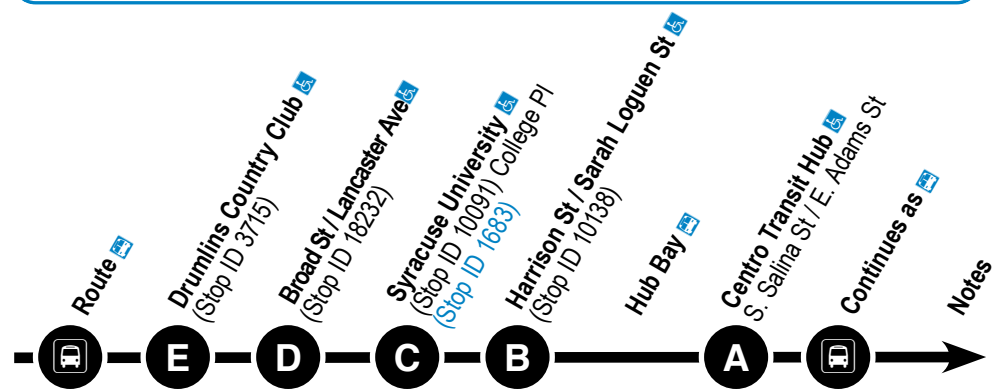

Drumlins to Downtown

MONDAY – FRIDAY

Route	E	D	C	B	A	Notes
340	6:25	6:35	6:43	6:48	C20	6:55 82
340	7:20	7:30	7:38	7:43	C21	7:50 ----
340C	8:20	8:30	8:40	----	----	---- ^{1 2}
340	8:25	8:35	8:43	8:48	C21	8:55 48
340C	9:00	9:10	9:20	----	----	---- ^{1 2}
340C	9:40	9:50	10:00	----	----	---- ^{1 2}
340C	10:20	10:30	10:40	----	----	---- ^{1 2}
340	12:25	12:35	12:43	12:48	C21	12:55 48
340	3:00	3:10	3:18	3:23	C21	3:30 ----
340C	3:45	3:55	4:05	----	----	---- ^{1 2}
340	4:20	4:30	4:38	4:43	B18	4:50 ----
340C	4:25	4:35	4:45	----	----	---- ^{1 2}
340C	5:05	5:15	5:25	----	----	---- ^{1 2}
340	5:20	5:30	5:38	5:43	C21	5:50 ----
340	7:05	7:15	7:23	7:28	B18	7:35 ----

SATURDAY

340	8:25	8:35	8:43	8:48	C21	8:55 48
340	12:25	12:35	12:43	12:48	C21	12:55 48
340	3:00	3:10	3:18	3:23	C21	3:30 ----
340	4:20	4:30	4:38	4:43	C21	4:50 ----
340	7:05	7:15	7:23	7:28	B18	7:35 ----

SUNDAY

340	8:25	8:35	8:43	8:48	C21	8:55 48
340	12:25	12:35	12:43	12:48	C21	12:55 48
340	3:00	3:10	3:18	3:23	C21	3:30 ----
340	4:20	4:30	4:38	4:43	C21	4:50 ----
340	7:05	7:15	7:23	7:28	B18	7:35 ----