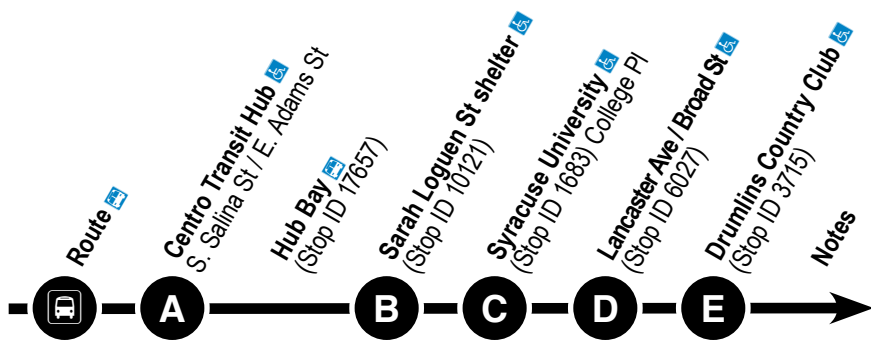

Effective:
March 7, 2022

Sy 40

SU Drumlins

Also Serving:

- Nottingham Plaza
- Syracuse University
- Syracuse VA Medical Ctr
- Crouse Hospital
- Upstate University Hospital

www.centro.org

Route Map

www.centro.org

Downtown to Drumlins

MONDAY – FRIDAY

Route	A	B	C	D	E	Notes
340	5:40	B18	5:43	5:49	5:54	6:10
340	7:40	B18	7:43	7:49	7:54	8:10
340C	----	----	----	8:40	8:45	9:00 ¹
340C	----	----	----	9:20	9:25	9:40 ¹
340C	----	----	----	10:00	10:05	10:20 ¹
340	11:40	B18	11:43	11:49	11:54	12:10
340	1:20	B18	1:23	1:29	1:34	1:50
340	2:25	B18	2:28	2:34	2:39	2:55
340C	----	----	----	3:25	3:30	3:45 ¹
340	3:45	B18	3:48	3:54	3:59	4:15
340C	----	----	----	4:05	4:10	4:25 ¹
340C	----	----	----	4:45	4:50	5:05 ¹
340	4:50	B18	4:53	4:59	5:04	5:20
340C	----	----	----	5:25	5:30	5:45 ¹
340	6:25	B18	6:28	6:34	6:39	6:55