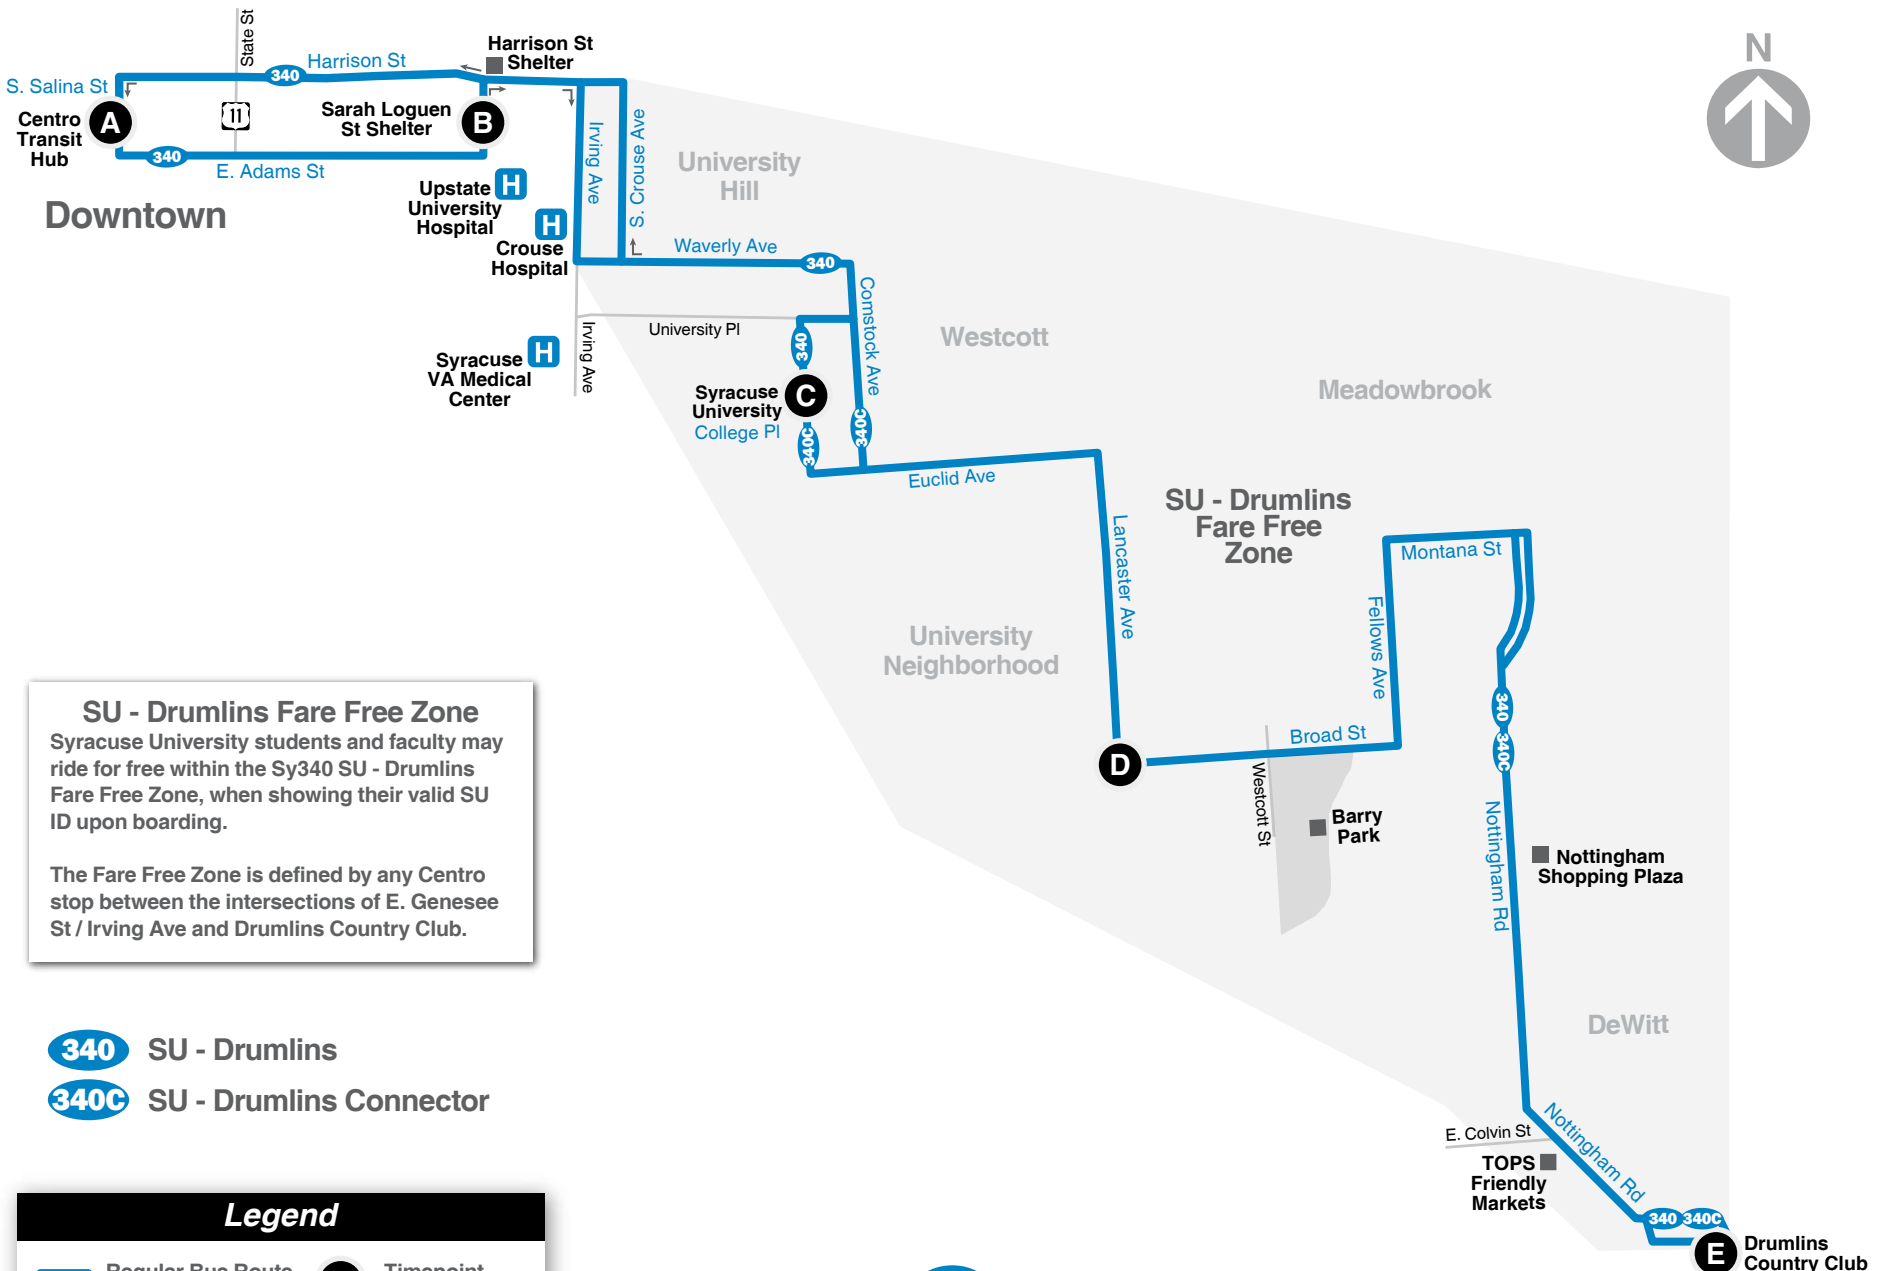

Effective:
March 7, 2022

Sy 40

SU Drumlins

Also Serving:

- Nottingham Plaza
- Syracuse University
- Syracuse VA Medical Ctr
- Crouse Hospital
- Upstate University Hospital

www.centro.org

Route Map

www.centro.org

Downtown to Drumlins

MONDAY – FRIDAY

Route	A	B	C	D	E	Notes
340	5:40	B18	5:43	5:49	5:54	6:10
340	7:40	B18	7:43	7:49	7:54	8:10
340C	----	----	----	8:40	8:45	9:00 ¹
340C	----	----	----	9:20	9:25	9:40 ¹
340C	----	----	----	10:00	10:05	10:20 ¹
340	11:40	B18	11:43	11:49	11:54	12:10
340	1:20	B18	1:23	1:29	1:34	1:50
340	2:25	B18	2:28	2:34	2:39	2:55
340C	----	----	----	3:25	3:30	3:45 ¹
340	3:45	B18	3:48	3:54	3:59	4:15
340C	----	----	----	4:05	4:10	4:25 ¹
340C	----	----	----	4:45	4:50	5:05 ¹
340	4:50	B18	4:53	4:59	5:04	5:20
340C	----	----	----	5:25	5:30	5:45 ¹
340	6:25	B18	6:28	6:34	6:39	6:55

NOTES

PM times are in **Bold**.

- ❶ This trip operates only when SU is operating on Regular Schedule during the Fall and Spring semesters.
- ❷ This trip stops on College Place at Slocum Hall (Stop ID is 1683).