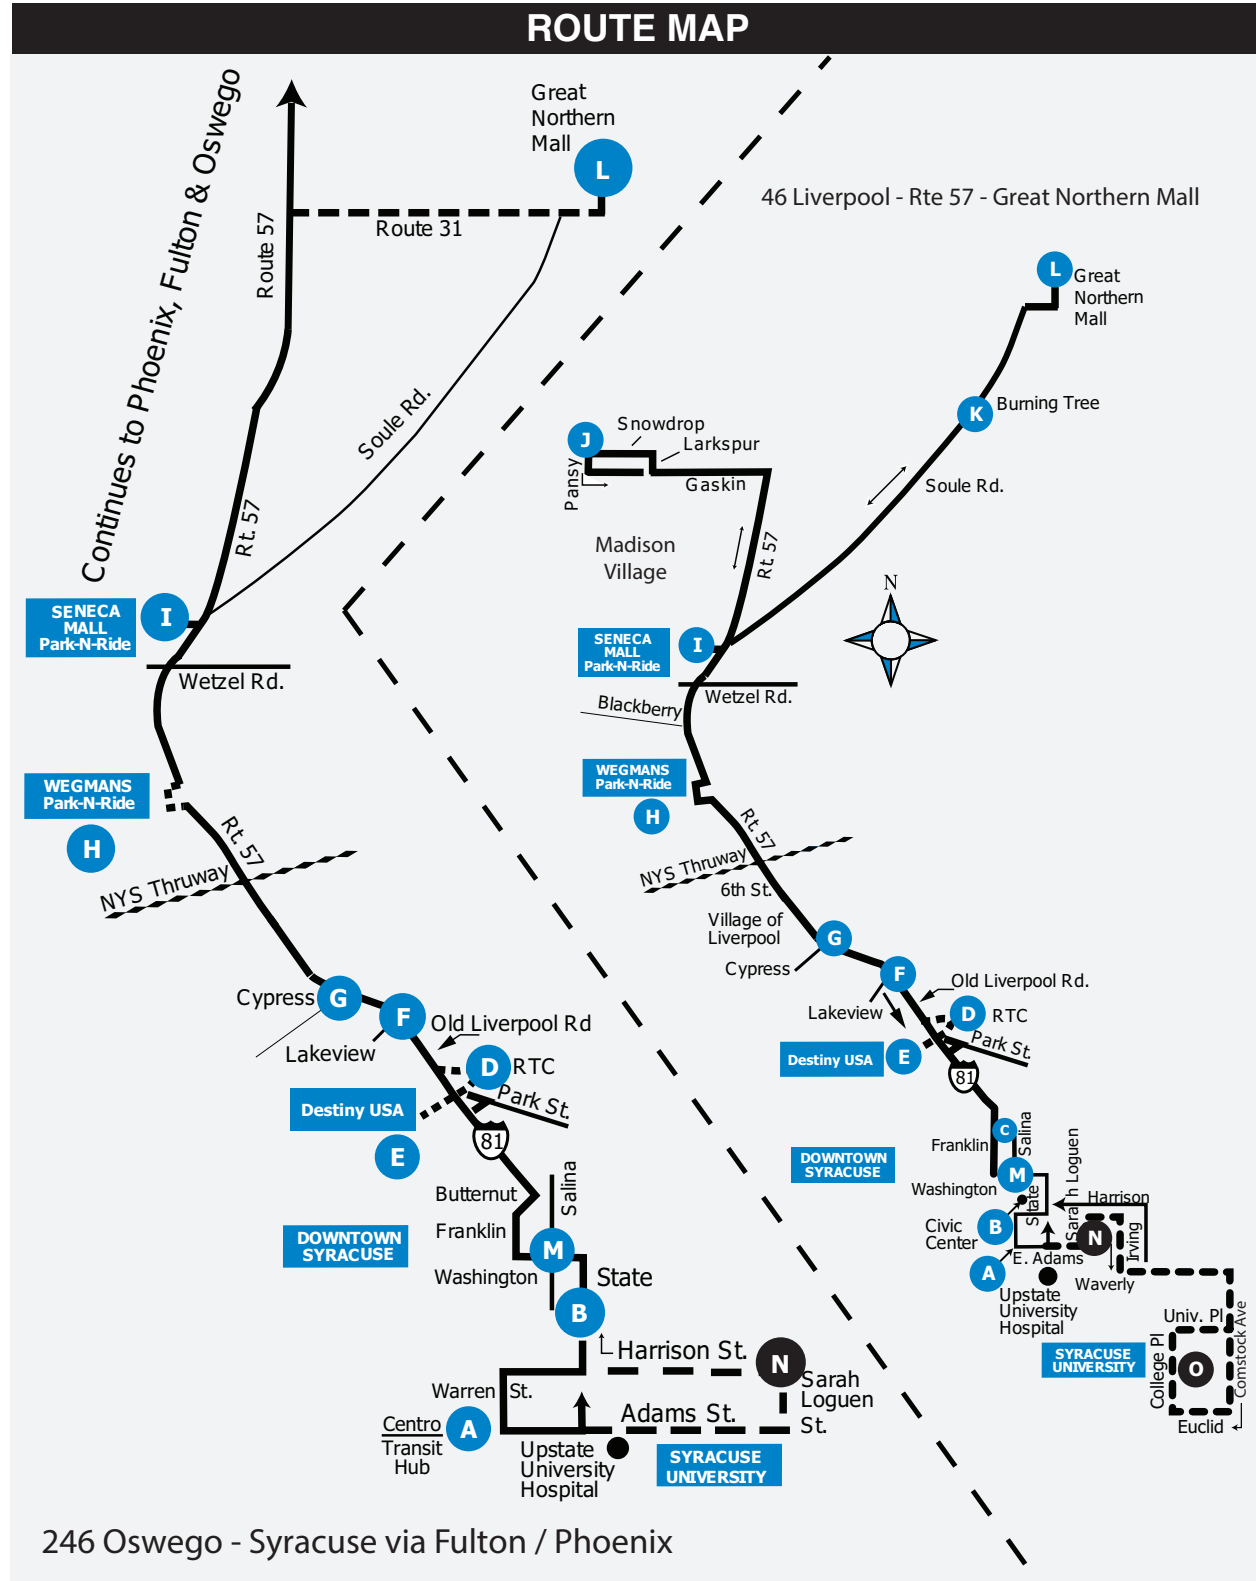

ROUTE MAP

246 Oswego - Syracuse via Fulton / Phoenix