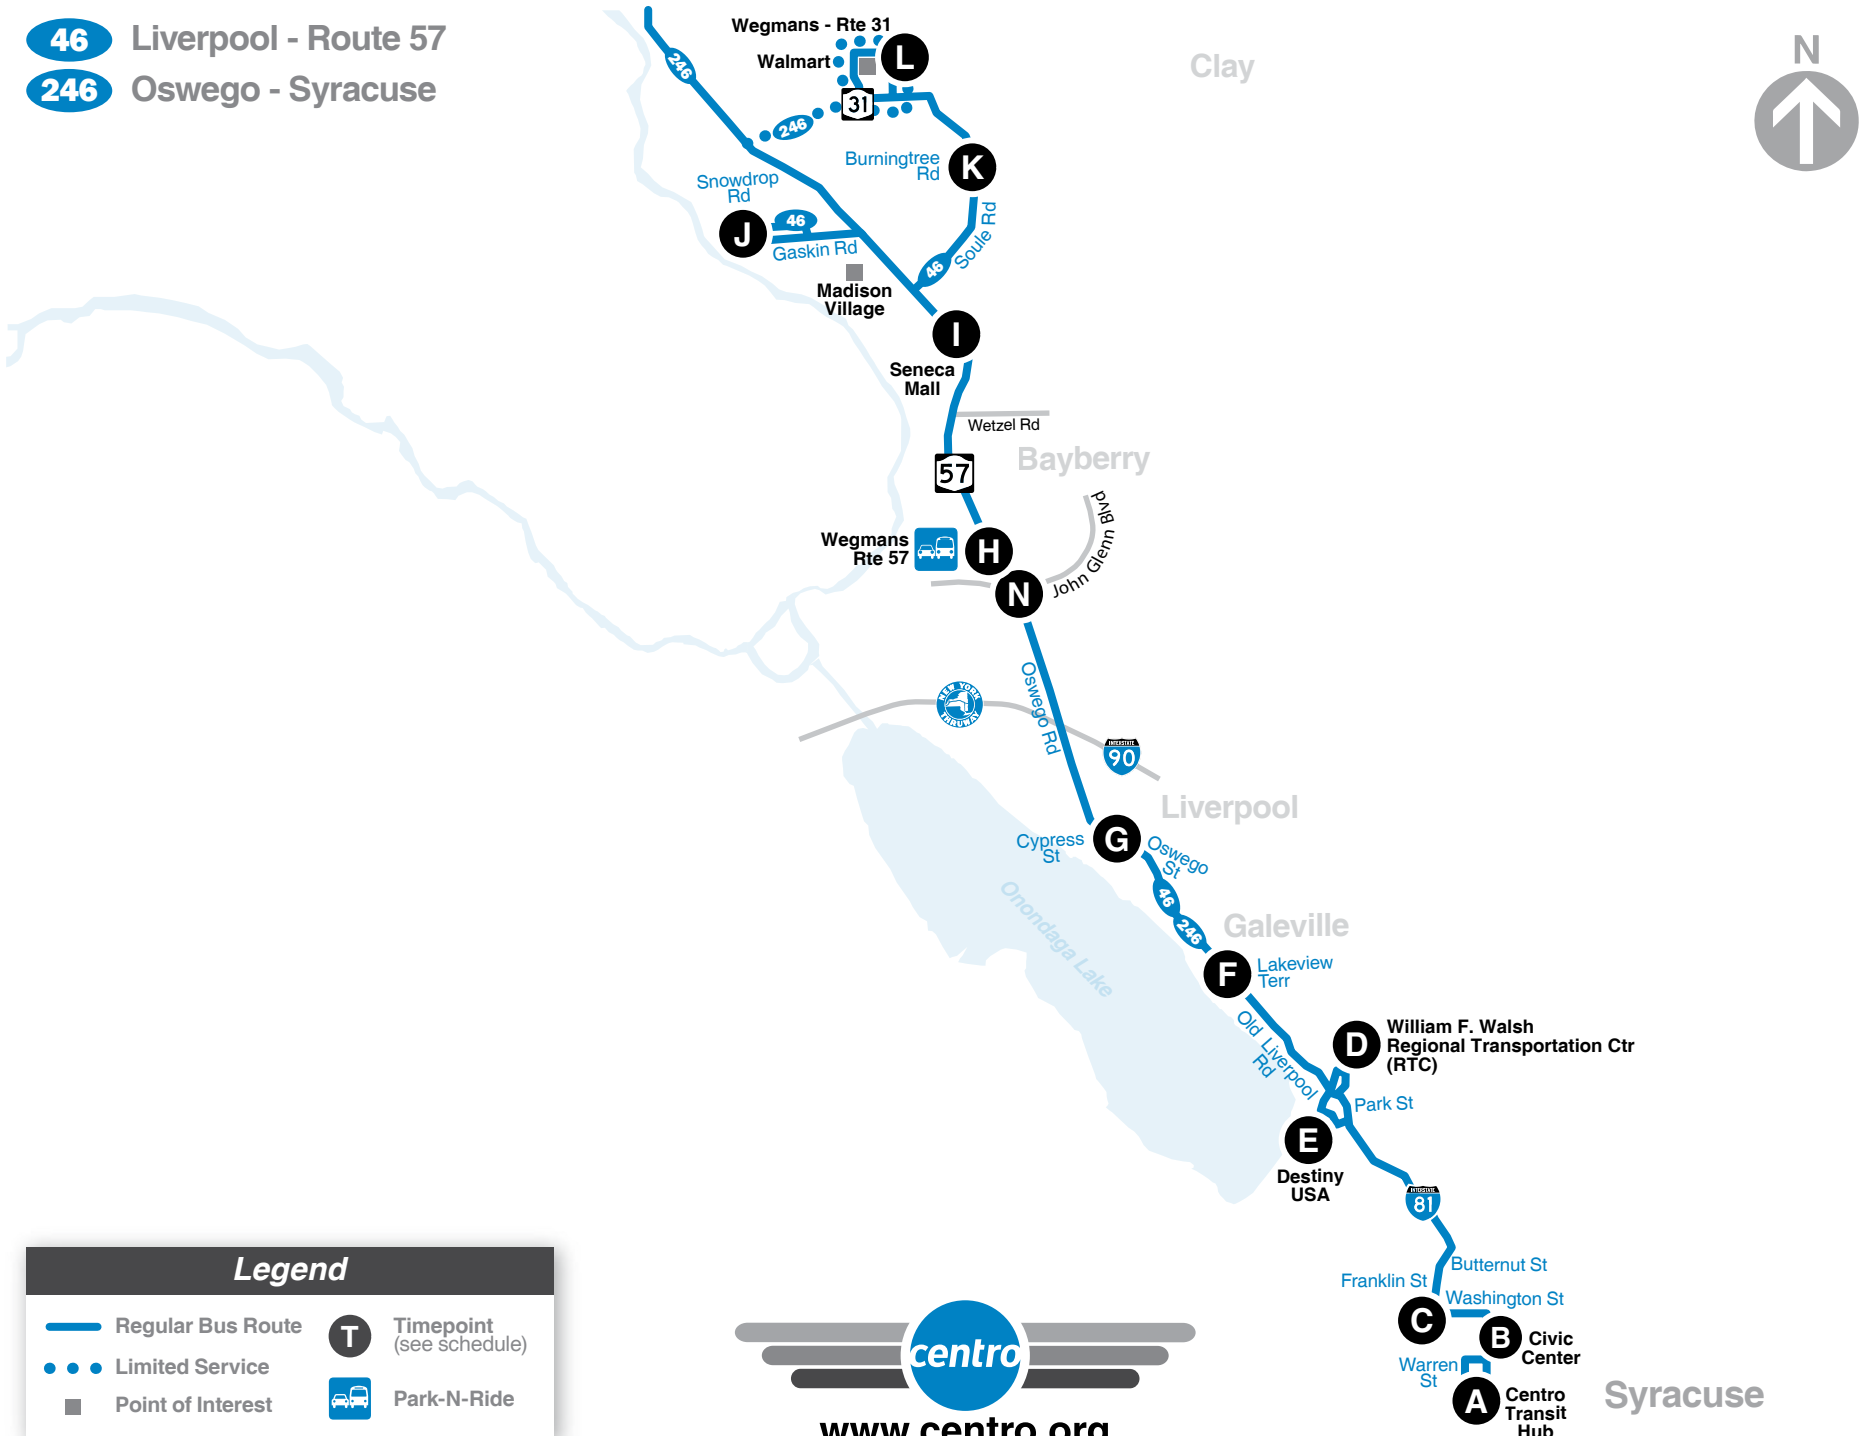

#GoCentroBus

Effective:
March 6, 2023

Sy 46 Osw46

Liverpool Route 57

Also Serving:

- Wegmans - Route 31
- Walmart - Route 31
- Seneca Mall
- Wegmans - Route 57
- Park-N-Ride
- Destiny USA

www.centro.org

Route Map

- 46 Liverpool - Route 57
- 246 Oswego - Syracuse

Downtown to Liverpool

MONDAY – FRIDAY

46	4:58	C21	5:00	5:03	---	---	5:15	5:20	5:27	5:33	5:40	5:45	5:58	
46	5:50	C21	5:52	5:55	---	---	6:07	6:12	6:19	6:25	6:32	6:37	6:50	
246	6:23	C21	6:25	6:28	6:37	---	---	---	---	---	---	---	---	2
46	6:50	C21	6:52	6:55	---	---	7:07	7:12	7:19	7:25	7:32	7:37	7:50	
246	7:42	C21	7:44	7:47	(8:02)	7:56	---	---	---	---	---	---	---	1 2
46	8:00	C21	8:02	8:05	---	---	8:17	8:22	8:29	8:35	8:42	8:47	9:00	
46	10:50	C21	10:52	10:55	---	---	11:07	11:12	11:19	11:25	11:32	11:37	11:50	
246	11:20	C21	11:22	11:25	(11:40)	11:34	11:45	11:50	11:59	12:03	---	---	---	
246	1:05	C21	1:07	1:10	(1:25)	1:19	1:30	1:35	1:44	1:48	---	---	1:58	
46	1:20	C21	1:22	1:25	---	---	1:37	1:42	1:49	1:55	2:02	2:07	2:20	
46	4:10	C21	4:12	4:15	---	---	4:27	4:32	4:39	4:45	4:52	4:57	5:10	
246	4:40	C21	4:42	4:45	4:54	---	---	---	---	---	---	---	---	2
46	5:20	C21	5:22	5:25	---	---	5:37	5:42	5:49	5:55	6:02	6:07	6:20	
246	6:25	C21	6:27	6:30	(6:45)	6:39	6:50	6:55	7:04	7:08	---	---	7:18	

HOLIDAYS

No service on: **New Year's Day** (observed), **Memorial Day**, **4th of July** (observed), **Labor Day**, **Thanksgiving**, or **Christmas** (observed).

NOTES

PM times are in **Bold**.

- 1 This trip starts at Sarah Loguen Bus Shelter at 7:37 AM
- 2 This trip operates to Oswego via Route 81 to Route 481 to Route 31
- 3 This trip operates from Oswego via Route 31 to Route 481 to Route 81.
- 4 This trip continues on to Sarah Loguen.