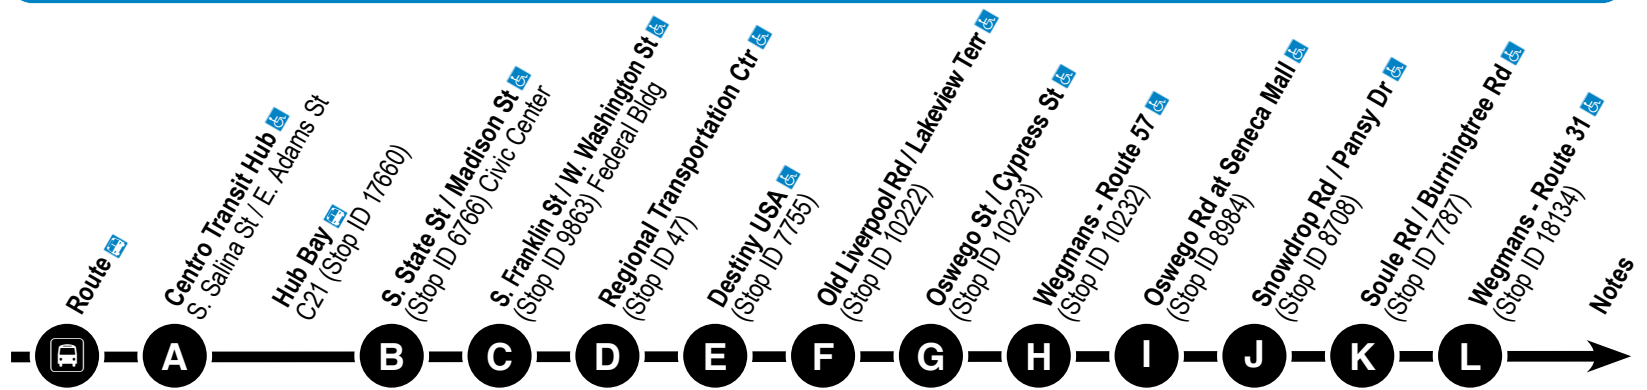

#GoCentroBus

Effective:
March 6, 2023

Sy 46 Osw46

Liverpool Route 57

Also Serving:

- Wegmans - Route 31
- Walmart - Route 31
- Seneca Mall
- Wegmans - Route 57
- Park-N-Ride
- Destiny USA

www.centro.org

Route Map

- 46 Liverpool - Route 57
- 246 Oswego - Syracuse

Downtown to Liverpool

MONDAY – FRIDAY

46	4:58	C21	5:00	5:03	---	---	5:15	5:20	5:27	5:33	5:40	5:45	5:58	
46	5:50	C21	5:52	5:55	---	---	6:07	6:12	6:19	6:25	6:32	6:37	6:50	
246	6:23	C21	6:25	6:28	6:37	---	---	---	---	---	---	---	---	2
46	6:50	C21	6:52	6:55	---	---	7:07	7:12	7:19	7:25	7:32	7:37	7:50	
246	7:42	C21	7:44	7:47	(8:02)	7:56	---	---	---	---	---	---	---	1 2
46	8:00	C21	8:02	8:05	---	---	8:17	8:22	8:29	8:35	8:42	8:47	9:00	
46	10:50	C21	10:52	10:55	---	---	11:07	11:12	11:19	11:25	11:32	11:37	11:50	
246	11:20	C21	11:22	11:25	(11:40)	11:34	11:45	11:50	11:59	12:03	---	---	---	
246	1:05	C21	1:07	1:10	(1:25)	1:19	1:30	1:35	1:44	1:48	---	---	1:58	
46	1:20	C21	1:22	1:25	---	---	1:37	1:42	1:49	1:55	2:02	2:07	2:20	
46	4:10	C21	4:12	4:15	---	---	4:27	4:32	4:39	4:45	4:52	4:57	5:10	
246	4:40	C21	4:42	4:45	4:54	---	---	---	---	---	---	---	---	2
46	5:20	C21	5:22	5:25	---	---	5:37	5:42	5:49	5:55	6:02	6:07	6:20	
246	6:25	C21	6:27	6:30	(6:45)	6:39	6:50	6:55	7:04	7:08	---	---	7:18	

HOLIDAYS

No service on: **New Year's Day** (observed), **Memorial Day**, **4th of July** (observed), **Labor Day**, **Thanksgiving**, or **Christmas** (observed).

NOTES

PM times are in **Bold**.

- 1 This trip starts at Sarah Loguen Bus Shelter at 7:37 AM
- 2 This trip operates to Oswego via Route 81 to Route 481 to Route 31
- 3 This trip operates from Oswego via Route 31 to Route 481 to Route 81.
- 4 This trip continues on to Sarah Loguen.