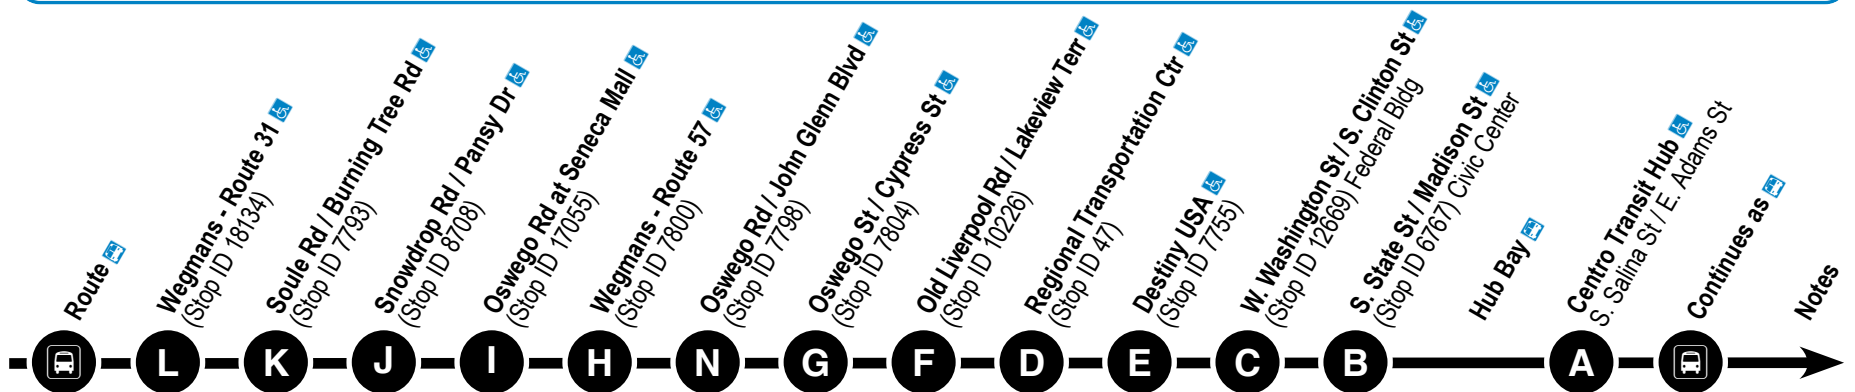

HOLIDAYS

No service on: **New Year's Day** (observed), **Memorial Day**, **4th of July** (observed), **Labor Day**, **Thanksgiving**, or **Christmas** (observed).

NOTES

PM times are in **Bold**.

- 1 This trip starts at Sarah Loguen Bus Shelter at 7:37 AM
- 2 This trip operates to Oswego via Route 81 to Route 481 to Route 31
- 3 This trip operates from Oswego via Route 31 to Route 481 to Route 81.
- 4 This trip continues on to Sarah Loguen.

Liverpool to Downtown

MONDAY – FRIDAY

246	---	---	---	5:42	5:48	---	5:56	6:02	---	---	6:07	6:10	C21	6:15	---
46	5:58	6:03	6:09	6:14	6:24	6:25	6:31	6:37	---	---	6:47	6:50	A7	6:55	---
246	---	---	---	---	---	---	---	---	---	---	7:11	7:14	C21	7:19	3 4
46	6:53	6:59	7:05	7:10	7:22	7:23	7:30	7:36	---	---	7:46	7:50	C19	7:55	---
46	7:53	7:59	8:05	8:10	8:22	8:23	8:30	8:36	---	---	8:46	8:50	B16	8:55	---
46	9:03	9:09	9:15	9:20	9:32	9:33	9:40	9:46	---	---	9:56	10:00	C19	10:05	---
246	10:17	---	---	10:27	10:33	---	10:41	10:47	10:53	10:58	11:05	11:08	C21	11:13	---
246	---	---	---	12:06	12:12	---	12:20	12:26	12:30	12:35	12:42	12:45	C21	12:50	---
46	11:53	11:59	12:05	12:10	12:22	12:23	12:30	12:36	---	---	12:46	12:50	C19	12:55	---
46	2:23	2:29	2:35	2:40	2:52	2:53	3:00	3:06	---	---	3:16	3:20	C19	3:25	---
246	---	---	---	---	---	---	---	---	4:12	4:17	4:24	4:27	C21	4:32	3
246	---	---	---	---	---	---	---	---	5:52	5:57	6:04	6:07	C21	6:12	3
46	5:13	5:18	5:24	5:29	5:40	5:41	5:49	5:55	---	---	6:06	6:10	C19	6:15	---
46	6:23	6:28	6:34	6:39	6:49	6:50	6:56	7:02	---	---	7:12	7:15	A7	7:20	---