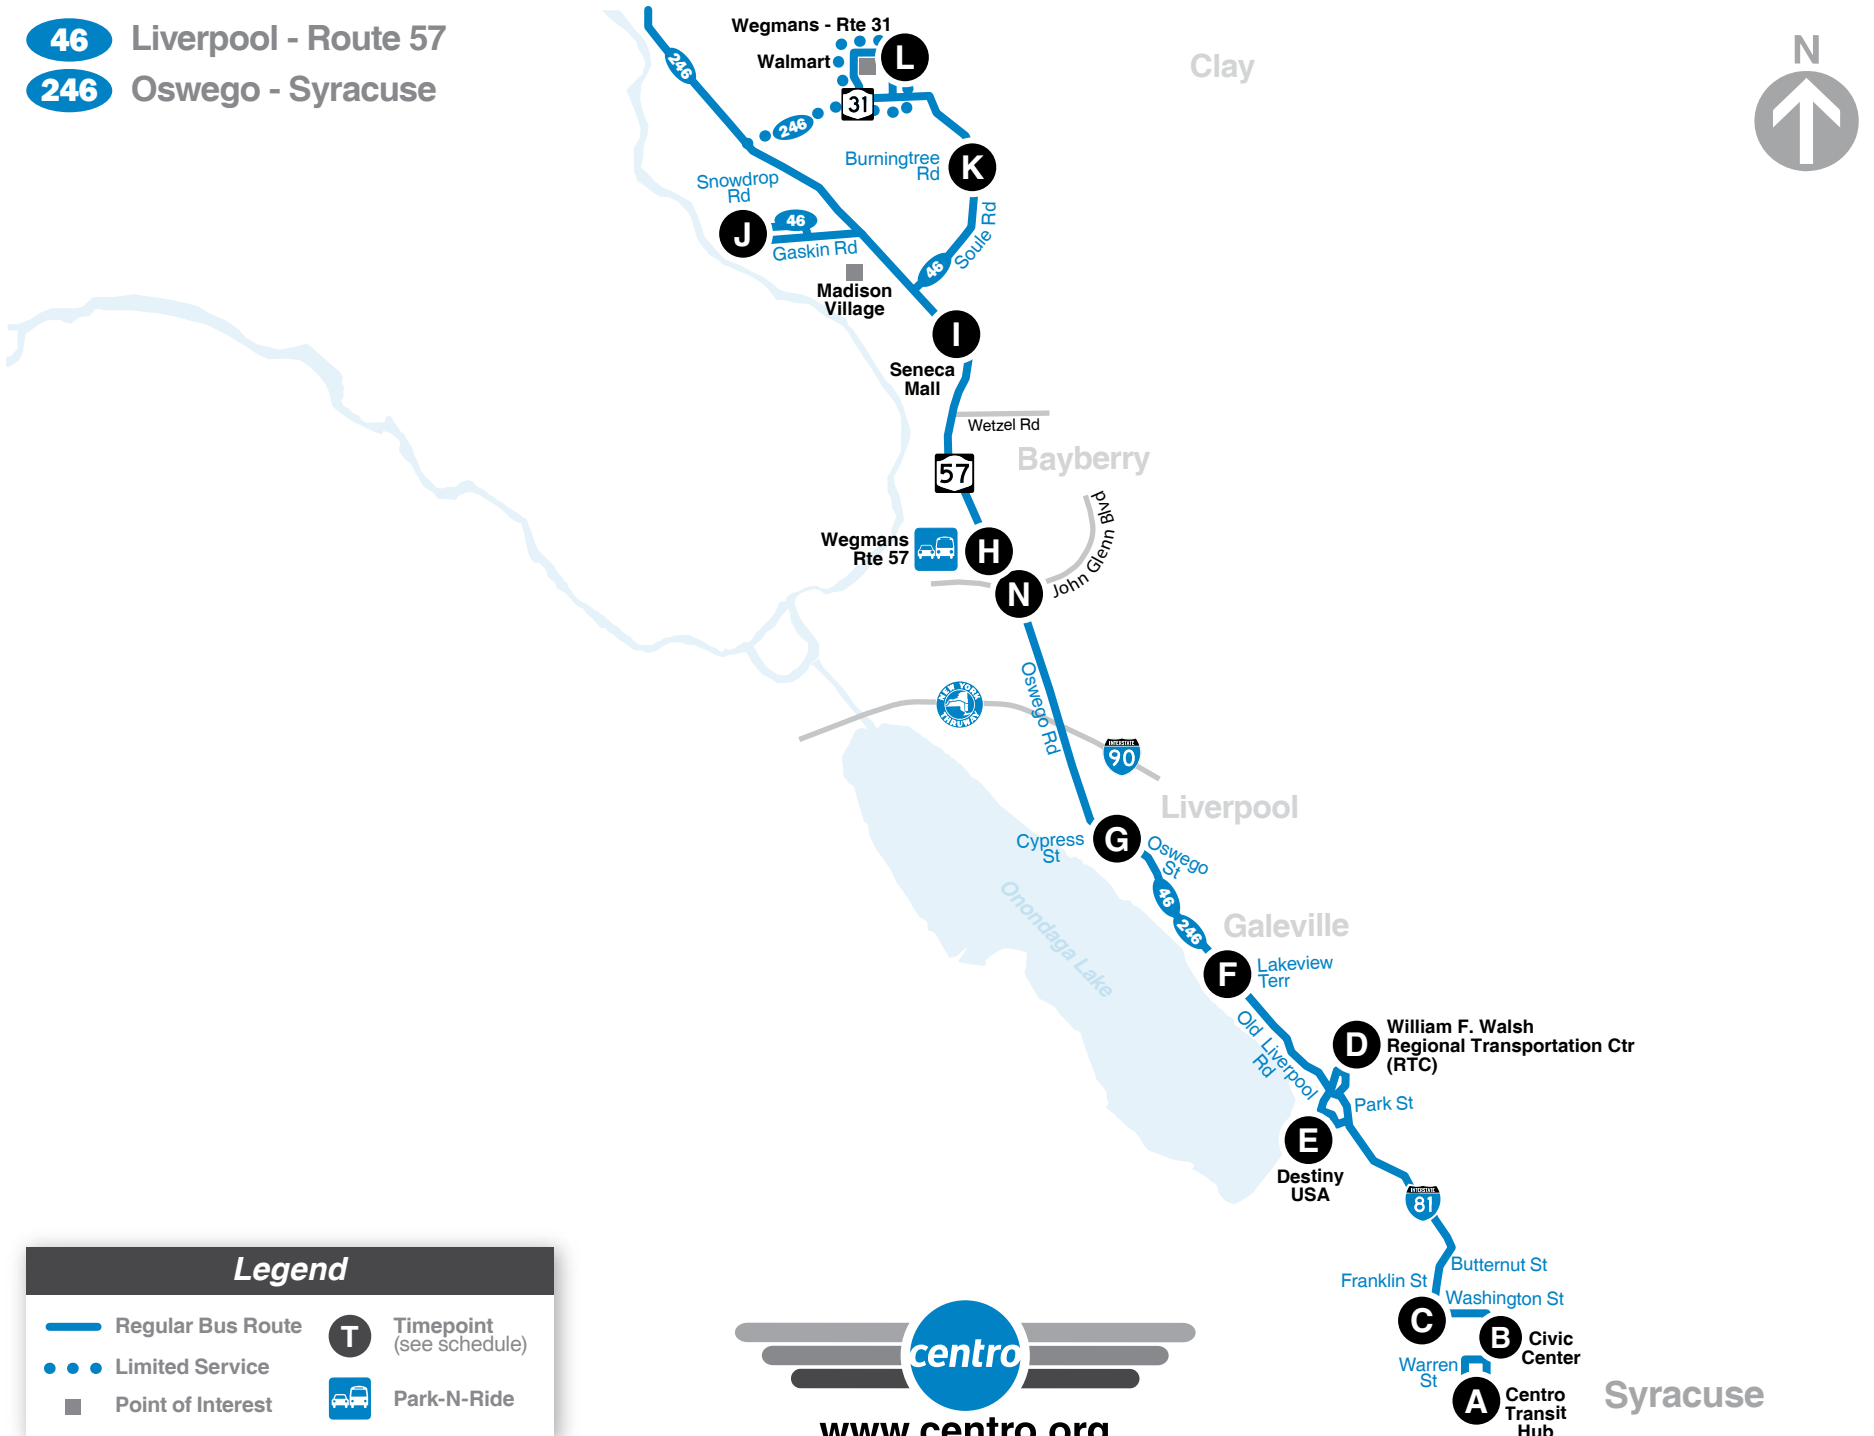

Effective:
September 3, 2024

Sy 46 Osw46

Liverpool Route 57

Also Serving:

- Wegmans - Route 31
- Walmart - Route 31
- Seneca Mall
- Wegmans - Route 57
- Park-N-Ride
- Destiny USA

www.centro.org

Route Map

46 Liverpool - Route 57

246 Oswego - Syracuse

Legend

- Regular Bus Route
- Limited Service
- Point of Interest
- T Timepoint (see schedule)
- 🚗 Park-N-Ride

www.centro.org

Downtown to Liverpool

MONDAY – FRIDAY

46	4:58	C21	5:00	5:03	---	---	5:13	5:18	5:26	5:31	5:37	5:43	5:55	
46	5:50	C21	5:52	5:55	---	---	6:05	6:10	6:18	6:23	6:29	6:35	6:47	
246	6:23	C21	6:25	6:28	6:37	---	---	---	---	---	---	---	---	2
46	6:50	C21	6:52	6:55	---	---	7:05	7:10	7:18	7:23	7:29	7:35	7:47	
246	7:42	C21	7:44	7:47	(8:02)	7:56	---	---	---	---	---	---	---	1 2
46	8:00	C21	8:02	8:05	---	---	8:15	8:20	8:28	8:33	8:39	8:45	8:57	
46	10:50	C21	10:52	10:55	---	---	11:05	11:10	11:18	11:23	11:29	11:35	11:47	
246	11:20	C21	11:22	11:25	(11:40)	11:34	11:44	11:49	11:59	12:03	---	---	---	
246	1:05	C21	1:07	1:10	(1:25)	1:19	1:29	1:34	1:44	1:48	---	---	1:58	
46	1:20	C21	1:22	1:25	---	---	1:35	1:40	1:48	1:53	1:59	2:05	2:17	
46	4:10	C21	4:12	4:15	---	---	4:25	4:30	4:38	4:43	4:49	4:55	5:07	
246	4:40	C21	4:42	4:45	4:54	---	---	---	---	---	---	---	---	2
46	5:20	C21	5:22	5:25	---	---	5:35	5:40	5:48	5:53	5:59	6:05	6:17	
246	6:25	C21	6:27	6:30	(6:45)	6:39	6:49	6:54	7:04	7:08	---	---	7:18	

HOLIDAYS

No service on: **New Year's Day** (observed), **Memorial Day**, **4th of July** (observed), **Labor Day**, **Thanksgiving**, or **Christmas** (observed).

NOTES

PM times are in **Bold**.

- 1 This trip starts at Sarah Loguen Bus Shelter at 7:37 AM
- 2 This trip operates to Oswego via Route 81 to Route 481 to Route 31
- 3 This trip operates from Oswego via Route 31 to Route 481 to Route 81.
- 4 This trip continues on to Sarah Loguen.