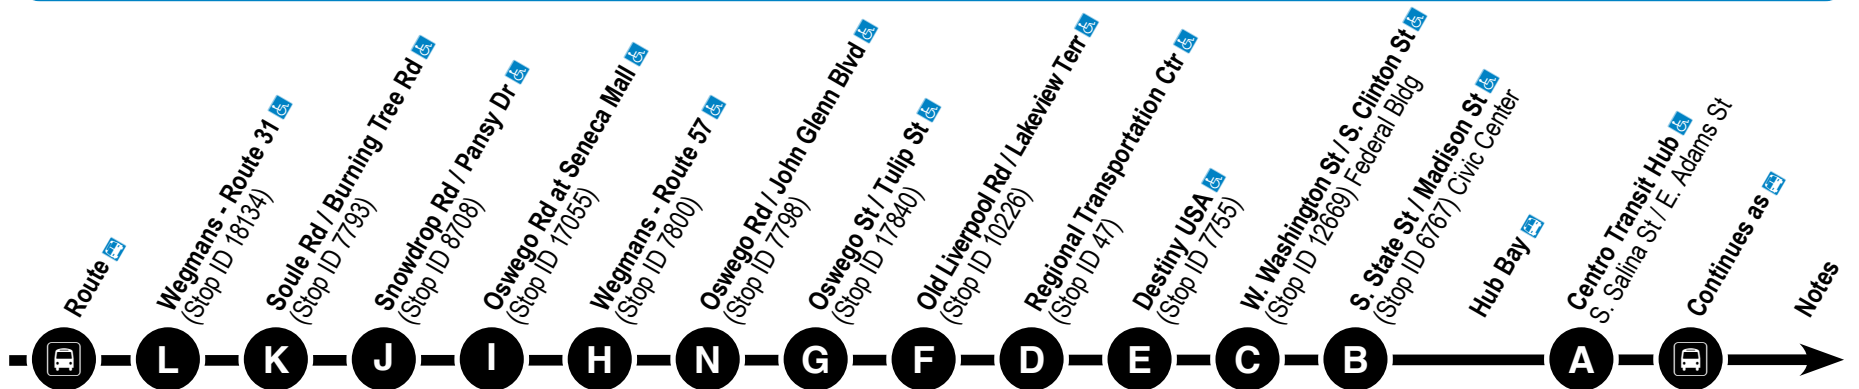

HOLIDAYS

No service on: **New Year's Day** (observed), **Memorial Day**, **4th of July** (observed), **Labor Day**, **Thanksgiving**, or **Christmas** (observed).

NOTES

PM times are in **Bold**.

- 1 This trip starts at Sarah Loguen Bus Shelter at 7:37 AM
- 2 This trip operates to Oswego via Route 81 to Route 481 to Route 31
- 3 This trip operates from Oswego via Route 31 to Route 481 to Route 81.
- 4 This trip continues on to Sarah Loguen.

Liverpool to Downtown

MONDAY – FRIDAY

246	---	---	---	5:42	5:48	---	5:56	6:00	---	---	6:07	6:10	C21	6:15	---
46	5:55	6:00	6:07	6:12	6:21	6:23	6:29	6:35	---	---	6:43	6:47	A7	6:55	---
246	---	---	---	---	---	---	---	---	---	---	7:11	7:14	C21	7:19	3 4
46	6:55	7:00	7:07	7:12	7:21	7:23	7:29	7:35	---	---	7:43	7:47	C19	7:55	---
46	7:55	8:00	8:07	8:12	8:21	8:23	8:29	8:35	---	---	8:43	8:47	B16	8:55	---
46	9:05	9:10	9:17	9:22	9:31	9:33	9:39	9:45	---	---	9:53	9:57	C19	10:05	---
246	10:17	---	---	10:27	10:33	---	10:41	10:45	10:53	10:58	11:05	11:08	C21	11:13	---
246	---	---	---	12:06	12:12	---	12:20	12:24	12:30	12:35	12:42	12:45	C21	12:50	---
46	11:55	12:00	12:07	12:12	12:21	12:23	12:29	12:35	---	---	12:43	12:47	C19	12:55	---
46	2:25	2:30	2:37	2:42	2:51	2:53	2:59	3:05	---	---	3:13	3:17	C19	3:25	---
246	---	---	---	---	---	---	---	---	4:12	4:17	4:24	4:27	C21	4:32	3
246	---	---	---	---	---	---	---	---	5:52	5:57	6:04	6:07	C21	6:12	3
46	5:15	5:20	5:27	5:32	5:41	5:43	5:49	5:55	---	---	6:03	6:07	C19	6:15	---
46	6:20	6:25	6:32	6:37	6:46	6:48	6:54	7:00	---	---	7:08	7:12	A7	7:20	---