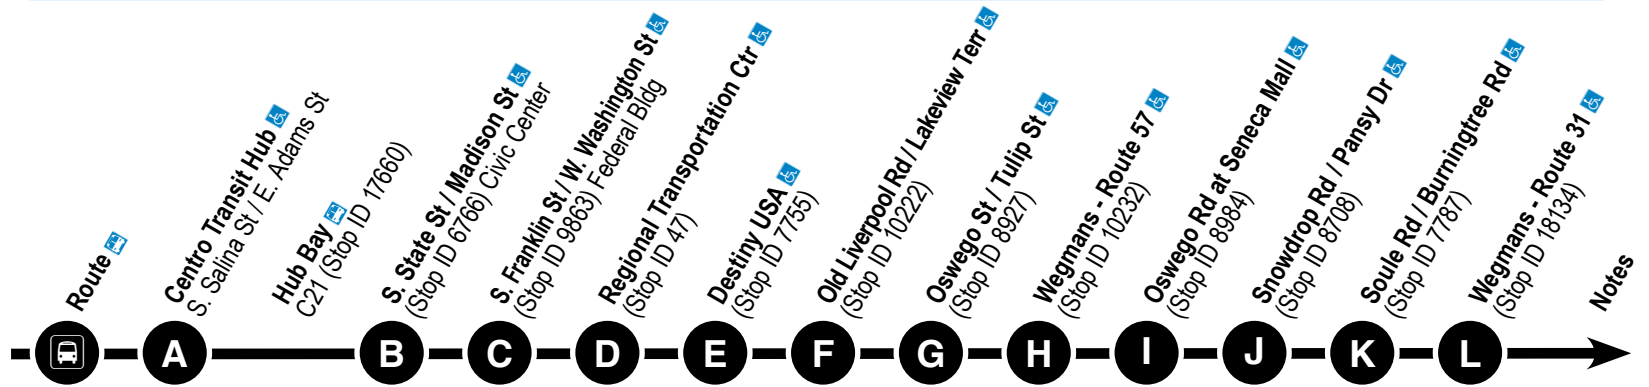

Effective:
September 3, 2024

Sy 46 Osw46

Liverpool Route 57

Also Serving:

- Wegmans - Route 31
- Walmart - Route 31
- Seneca Mall
- Wegmans - Route 57
- Park-N-Ride
- Destiny USA

www.centro.org

Route Map

46 Liverpool - Route 57

246 Oswego - Syracuse

Legend

- Regular Bus Route
- Limited Service
- Point of Interest
- T Timepoint (see schedule)
- 🚗 Park-N-Ride

www.centro.org

Downtown to Liverpool

MONDAY – FRIDAY

46	4:58	C21	5:00	5:03	---	---	5:13	5:18	5:26	5:31	5:37	5:43	5:55	
46	5:50	C21	5:52	5:55	---	---	6:05	6:10	6:18	6:23	6:29	6:35	6:47	
246	6:23	C21	6:25	6:28	6:37	---	---	---	---	---	---	---	---	2
46	6:50	C21	6:52	6:55	---	---	7:05	7:10	7:18	7:23	7:29	7:35	7:47	
246	7:42	C21	7:44	7:47	(8:02)	7:56	---	---	---	---	---	---	---	1 2
46	8:00	C21	8:02	8:05	---	---	8:15	8:20	8:28	8:33	8:39	8:45	8:57	
46	10:50	C21	10:52	10:55	---	---	11:05	11:10	11:18	11:23	11:29	11:35	11:47	
246	11:20	C21	11:22	11:25	(11:40)	11:34	11:44	11:49	11:59	12:03	---	---	---	
246	1:05	C21	1:07	1:10	(1:25)	1:19	1:29	1:34	1:44	1:48	---	---	1:58	
46	1:20	C21	1:22	1:25	---	---	1:35	1:40	1:48	1:53	1:59	2:05	2:17	
46	4:10	C21	4:12	4:15	---	---	4:25	4:30	4:38	4:43	4:49	4:55	5:07	
246	4:40	C21	4:42	4:45	4:54	---	---	---	---	---	---	---	---	2
46	5:20	C21	5:22	5:25	---	---	5:35	5:40	5:48	5:53	5:59	6:05	6:17	
246	6:25	C21	6:27	6:30	(6:45)	6:39	6:49	6:54	7:04	7:08	---	---	7:18	

HOLIDAYS

No service on: **New Year's Day** (observed), **Memorial Day**, **4th of July** (observed), **Labor Day**, **Thanksgiving**, or **Christmas** (observed).

NOTES

PM times are in **Bold**.

- 1 This trip starts at Sarah Loguen Bus Shelter at 7:37 AM
- 2 This trip operates to Oswego via Route 81 to Route 481 to Route 31
- 3 This trip operates from Oswego via Route 31 to Route 481 to Route 81.
- 4 This trip continues on to Sarah Loguen.