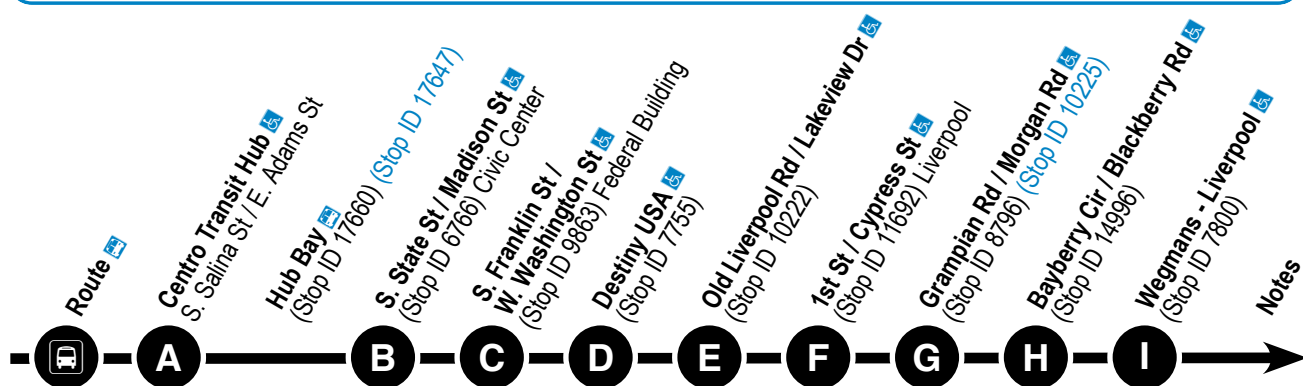

### Also Serving:

- Wegmans - Liverpool
- Bayberry
- Brookwood on the Green
- OCM BOCES Crown Rd Campus
- Destiny USA

[www.centro.org](http://www.centro.org)

## Route Map

## Downtown to Liverpool

## Liverpool to Downtown