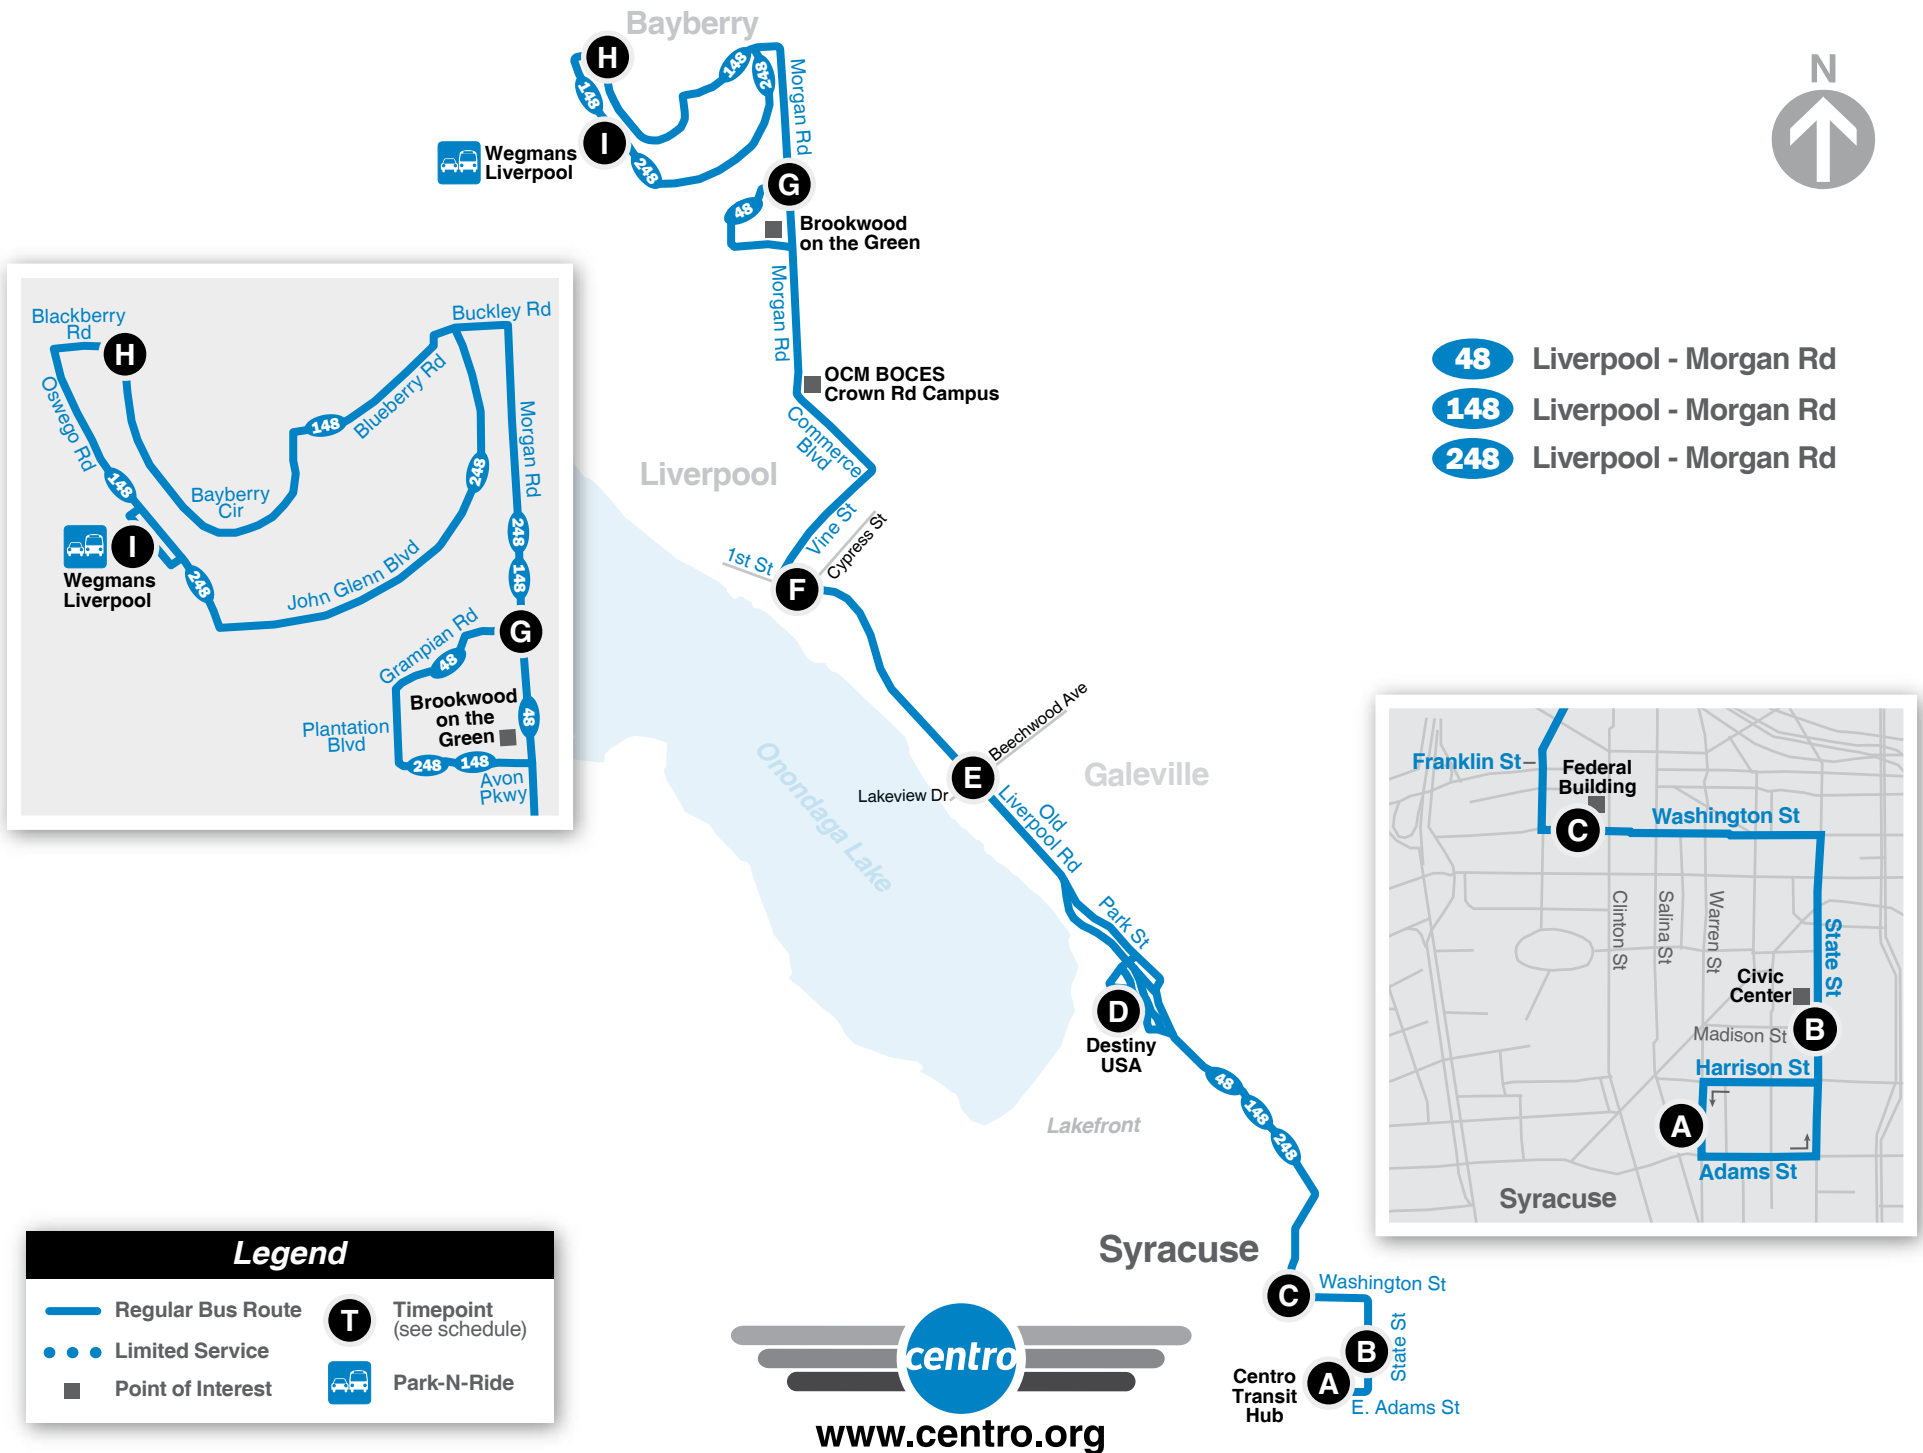

## Liverpool Morgan Rd

### Also Serving:

- Wegmans - Liverpool
- Bayberry
- Brookwood on the Green
- OCM BOCES Crown Rd Campus
- Destiny USA

[www.centro.org](http://www.centro.org)

## Route Map

## Liverpool to Downtown