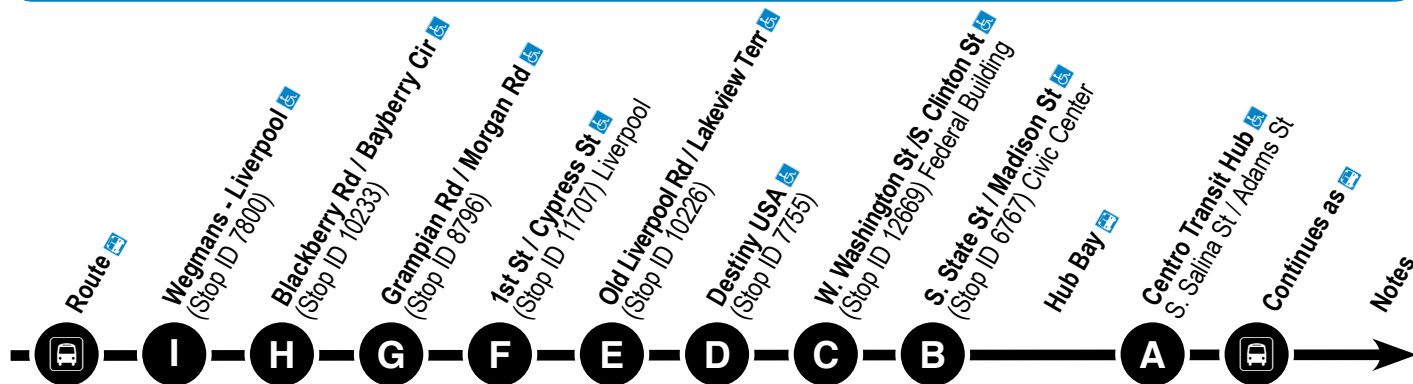

## Route Map

## Downtown to Liverpool

## Liverpool to Downtown

② Times at Stop ID 8796 are on the north side of Grampian Rd, times at [Stop ID 10225](#) are on the south side.