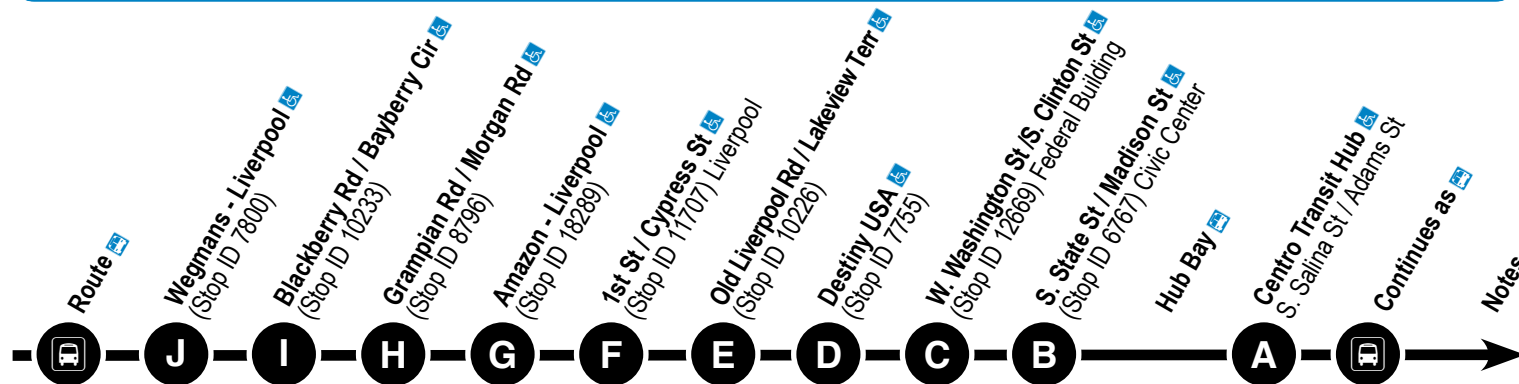

## Downtown to Liverpool

## Liverpool to Downtown

### NOTES

PM times are in **Bold**.

- 1 Times at this timepoint shown in Black are Stop ID 8796 located on the north side of Grampian Rd and those in Blue are Stop ID 10225 on the south side of Grampian Rd.