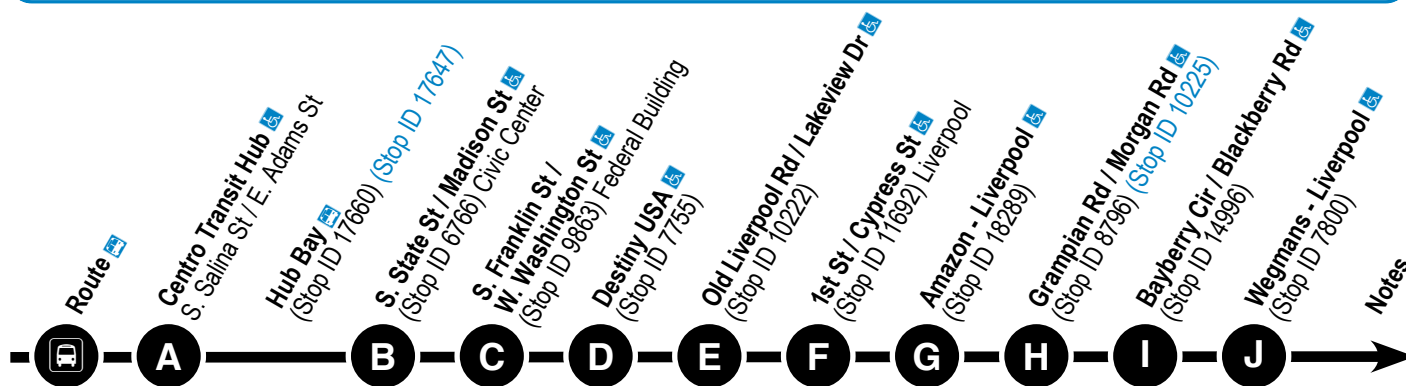

### Also Serving:

- Wegmans - Liverpool
- Bayberry
- Brookwood on the Green
- OCM BOCES  
Crown Rd Campus
- Destiny USA

[www.centro.org](http://www.centro.org)

## Route Map

[www.centro.org](http://www.centro.org)

## Downtown to Liverpool

## Liverpool to Downtown