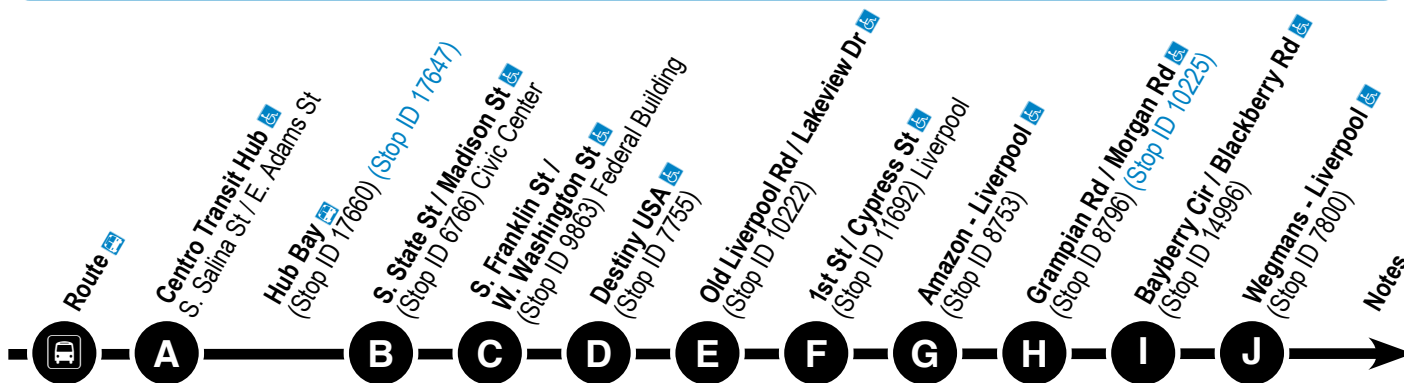

Downtown to Liverpool

MONDAY – FRIDAY

48	5:00	C21	5:02	5:05	---	5:13	5:17	5:20	5:30	---	---	1
48	6:20	C21	6:22	6:25	---	6:33	6:37	6:40	6:50	---	---	1
48	9:00	C21	9:02	9:05	9:14	9:20	9:24	9:27	9:32	---	---	
48	10:20	C21	10:22	10:25	10:34	10:40	10:44	10:47	10:52	---	---	
48	1:00	C21	1:02	1:05	1:14	1:20	1:24	1:27	1:32	---	---	
48	3:40	C21	3:42	3:45	3:54	4:00	4:04	4:07	4:12	---	---	
48	5:00	C21	5:02	5:05	5:14	5:20	5:24	5:27	5:32	---	---	1
48	6:20	C21	6:22	6:25	---	6:33	6:37	6:40	6:50	---	---	1

SATURDAY / SUNDAY

48	6:20	C21	6:22	6:25	---	6:33	6:37	6:40	6:50	---	---	1
48	9:00	C21	9:02	9:05	9:14	9:20	9:24	9:27	9:32	---	---	
48	10:20	C21	10:22	10:25	10:34	10:40	10:44	10:47	10:52	---	---	
48	1:00	C21	1:02	1:05	1:14	1:20	1:24	1:27	1:32	---	---	
48	3:40	C21	3:42	3:45	3:54	4:00	4:04	4:07	4:12	---	---	
48	5:00	C21	5:02	5:05	5:14	5:20	5:24	5:27	5:32	---	---	1
48	6:20	C21	6:22	6:25	---	6:33	6:37	6:40	6:50	---	---	1

HOLIDAYS

Buses will operate the Sunday schedule on the following holidays: **New Year's Day** (observed), **Memorial Day, 4th of July** (observed), **Labor Day, Thanksgiving, or Christmas** (observed).

NOTES

PM times are in **Bold**.

- 1 This trip operates to the bus shelter located in the Amazon Fulfillment Center parking lot on Morgan Rd.