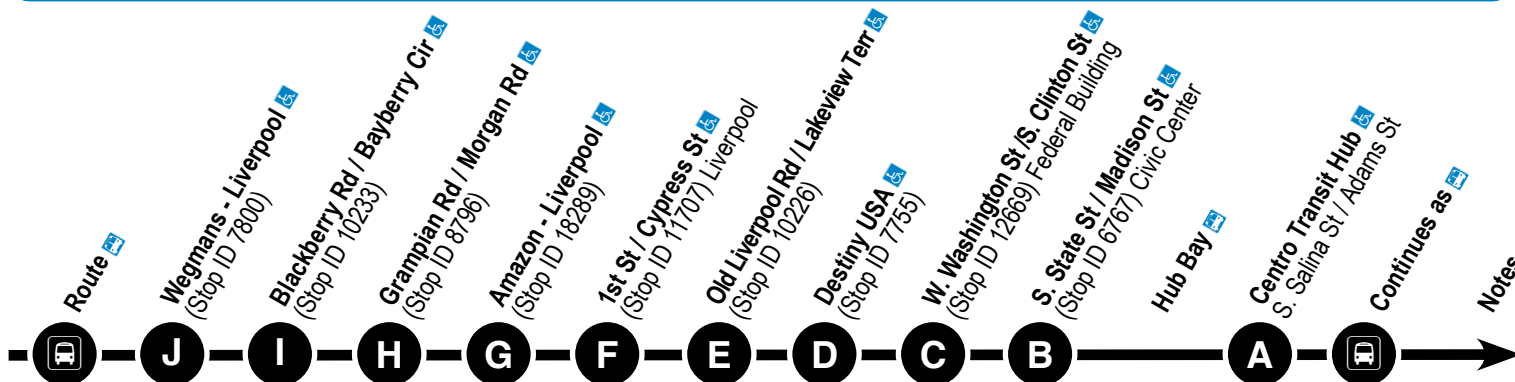

## Downtown to Liverpool

### NOTES

PM times are in **Bold**.

- 1 This trip operates to the bus shelter located in the Amazon Fulfillment Center parking lot on Morgan Rd.

## Liverpool to Downtown