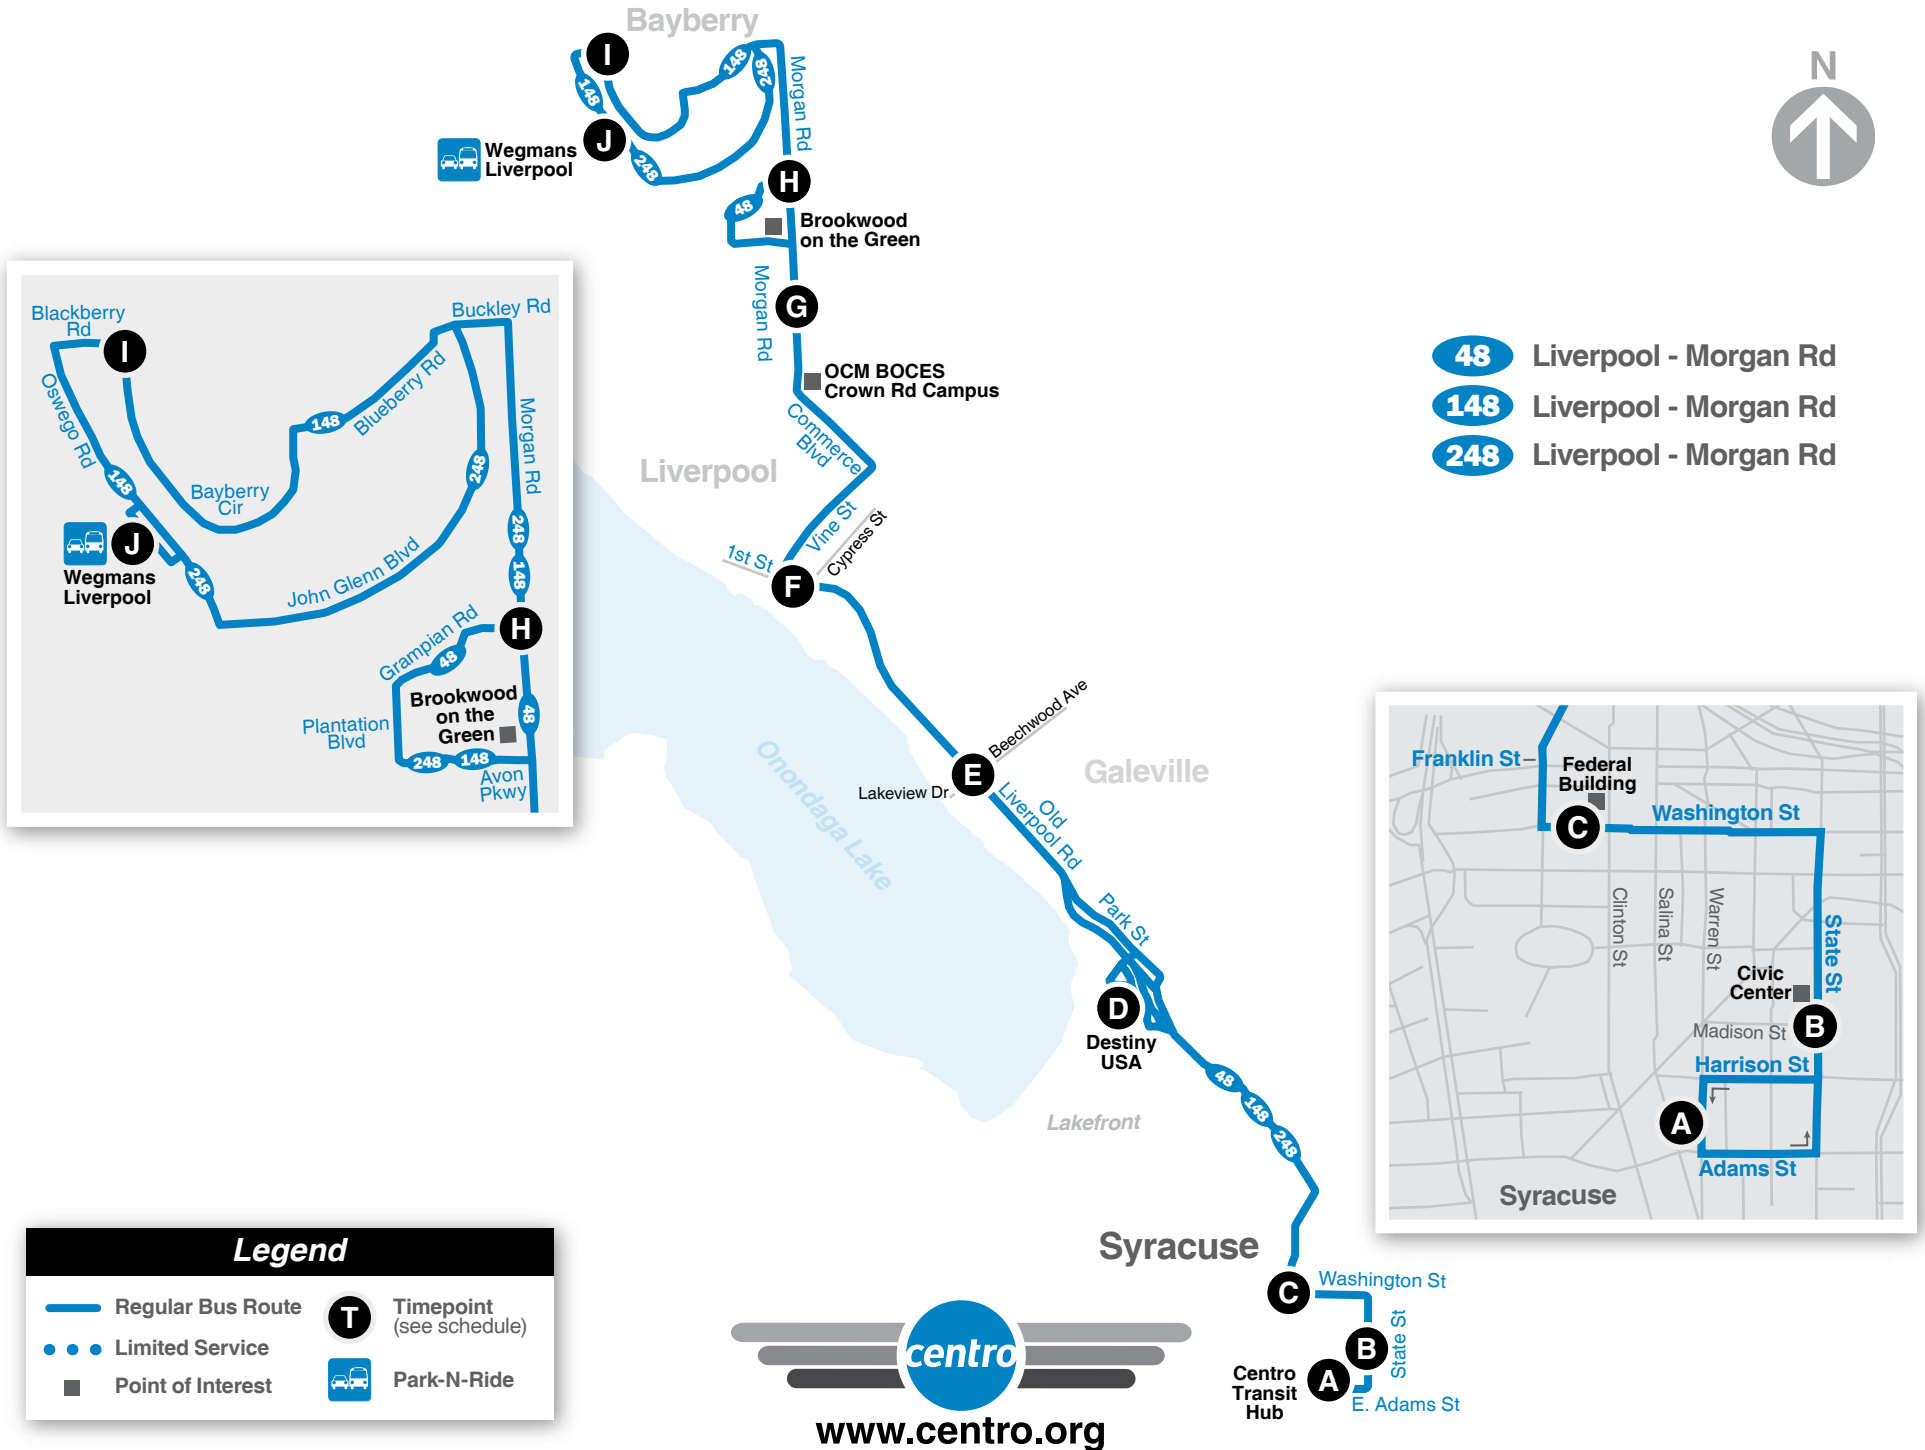

Fares & Passes

Fare and Pass information can be found online at:

www.centro.org/fares-passes

For your convenience, Centro Ride Passes may be purchased directly from the farebox. Choose the pass that's right for you.

"Ride Passes are a great way to save money and speed up the boarding process."

Accessibility

All Centro buses are equipped with mobility lifts or ramps to assist passengers in boarding and alighting the vehicles and to accommodate mobility devices classified as "common wheelchairs" according to regulations set forth in the Americans with Disabilities Act (ADA). Please advise the driver upon boarding of any special accommodations required to facilitate your ride.

Title VI

Centro's policy is to fully comply with Title VI of the Civil Rights Act of 1964, which states that no person shall be excluded from participation in, be denied the benefits of, or be otherwise subjected to discrimination based on their race, color, or national origin. To obtain more information regarding Centro's Title VI policy, or to file a Title VI complaint go to <http://bit.ly/CentroTitleVI> or contact Centro as follows:

Contact Centro

Email: cnyrta@centro.org
Call Center / Lost & Found
(315) 442-3400
Call-A-Bus
(315) 442-3434
Mail: 200 Cortland Ave,
Syracuse, NY 13205

#GoCentroBus

Effective:
September 8, 2022

Sy 48

Liverpool Morgan Rd

Also Serving:

- Wegmans - Liverpool
- Bayberry
- Brookwood on the Green
- OCM BOCES
  Crown Rd Campus
- Destiny USA

www.centro.org

Route Map

www.centro.org