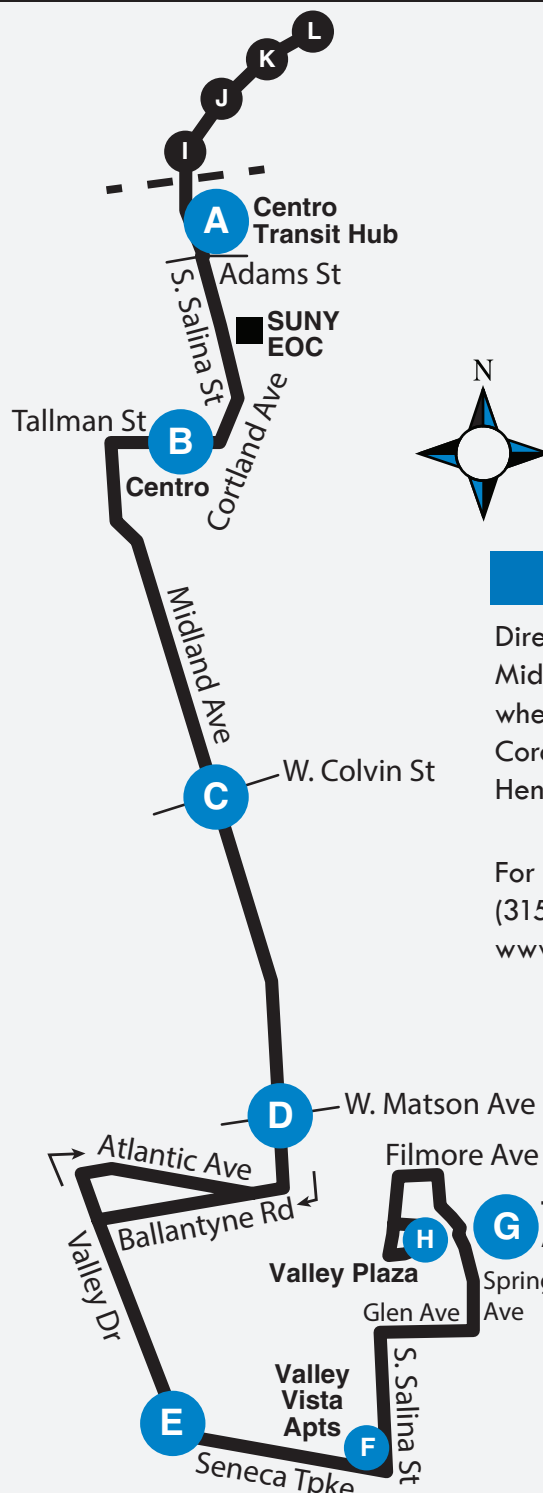

Midland Ave Valley Dr

Serving:

- Valley Plaza
- The Bernardine Apts
- Valley Vista Apartments
- Kirk Park
- Centro's Main Offices
- Downtown Syracuse

Easy to use, hard to beat.

Reading Schedules

Find a time point on the map closest to where you want to catch the bus. Locate the letter above the timetable shown on the inside. Approximate times the bus will be at that stop are shown underneath each letter.

Route Map

Extra Service

Direct Service is also available from the Midland Ave area to the following schools, when school is in session: Bishop Ludden, Corcoran, Faith Heritage, ITC, Fowler / PSLA, Henninger, and Nottingham.

Downtown to Midland Ave / Valley Dr

Route	Valley Plaza	Bernardine Apts	Valley Vista Apts	Seneca Tpke / Valley Dr	Midland Ave / Matson Ave	Midland Ave / W. Colvin St	Centro Main Office Tallman St	Centro Transit Hub Salina St / Adams St	Hub Bay	Continues as	St. Joseph's Hospital Health Center	Vinette Towers Apts	Shop City Plaza	Notes
-------	--------------	-----------------	-------------------	-------------------------	--------------------------	----------------------------	-------------------------------	---	---------	--------------	-------------------------------------	---------------------	-----------------	-------

Route	Shop City Plaza	Vinette Towers Apts	St. Joseph's Hospital Health Center	N. Salina St / W. Genesee St	Centro Transit Hub Salina St / Adams St	Hub Bay	Continues as	Centro Main Office Tallman St	Midland Ave / W. Colvin St	Midland Ave / Matson Ave	Seneca Tpke / Valley Dr	S. Salina St / Seneca Tpke	Bernardine Apts	Valley Plaza	Notes
-------	-----------------	---------------------	-------------------------------------	------------------------------	---	---------	--------------	-------------------------------	----------------------------	--------------------------	-------------------------	----------------------------	-----------------	--------------	-------