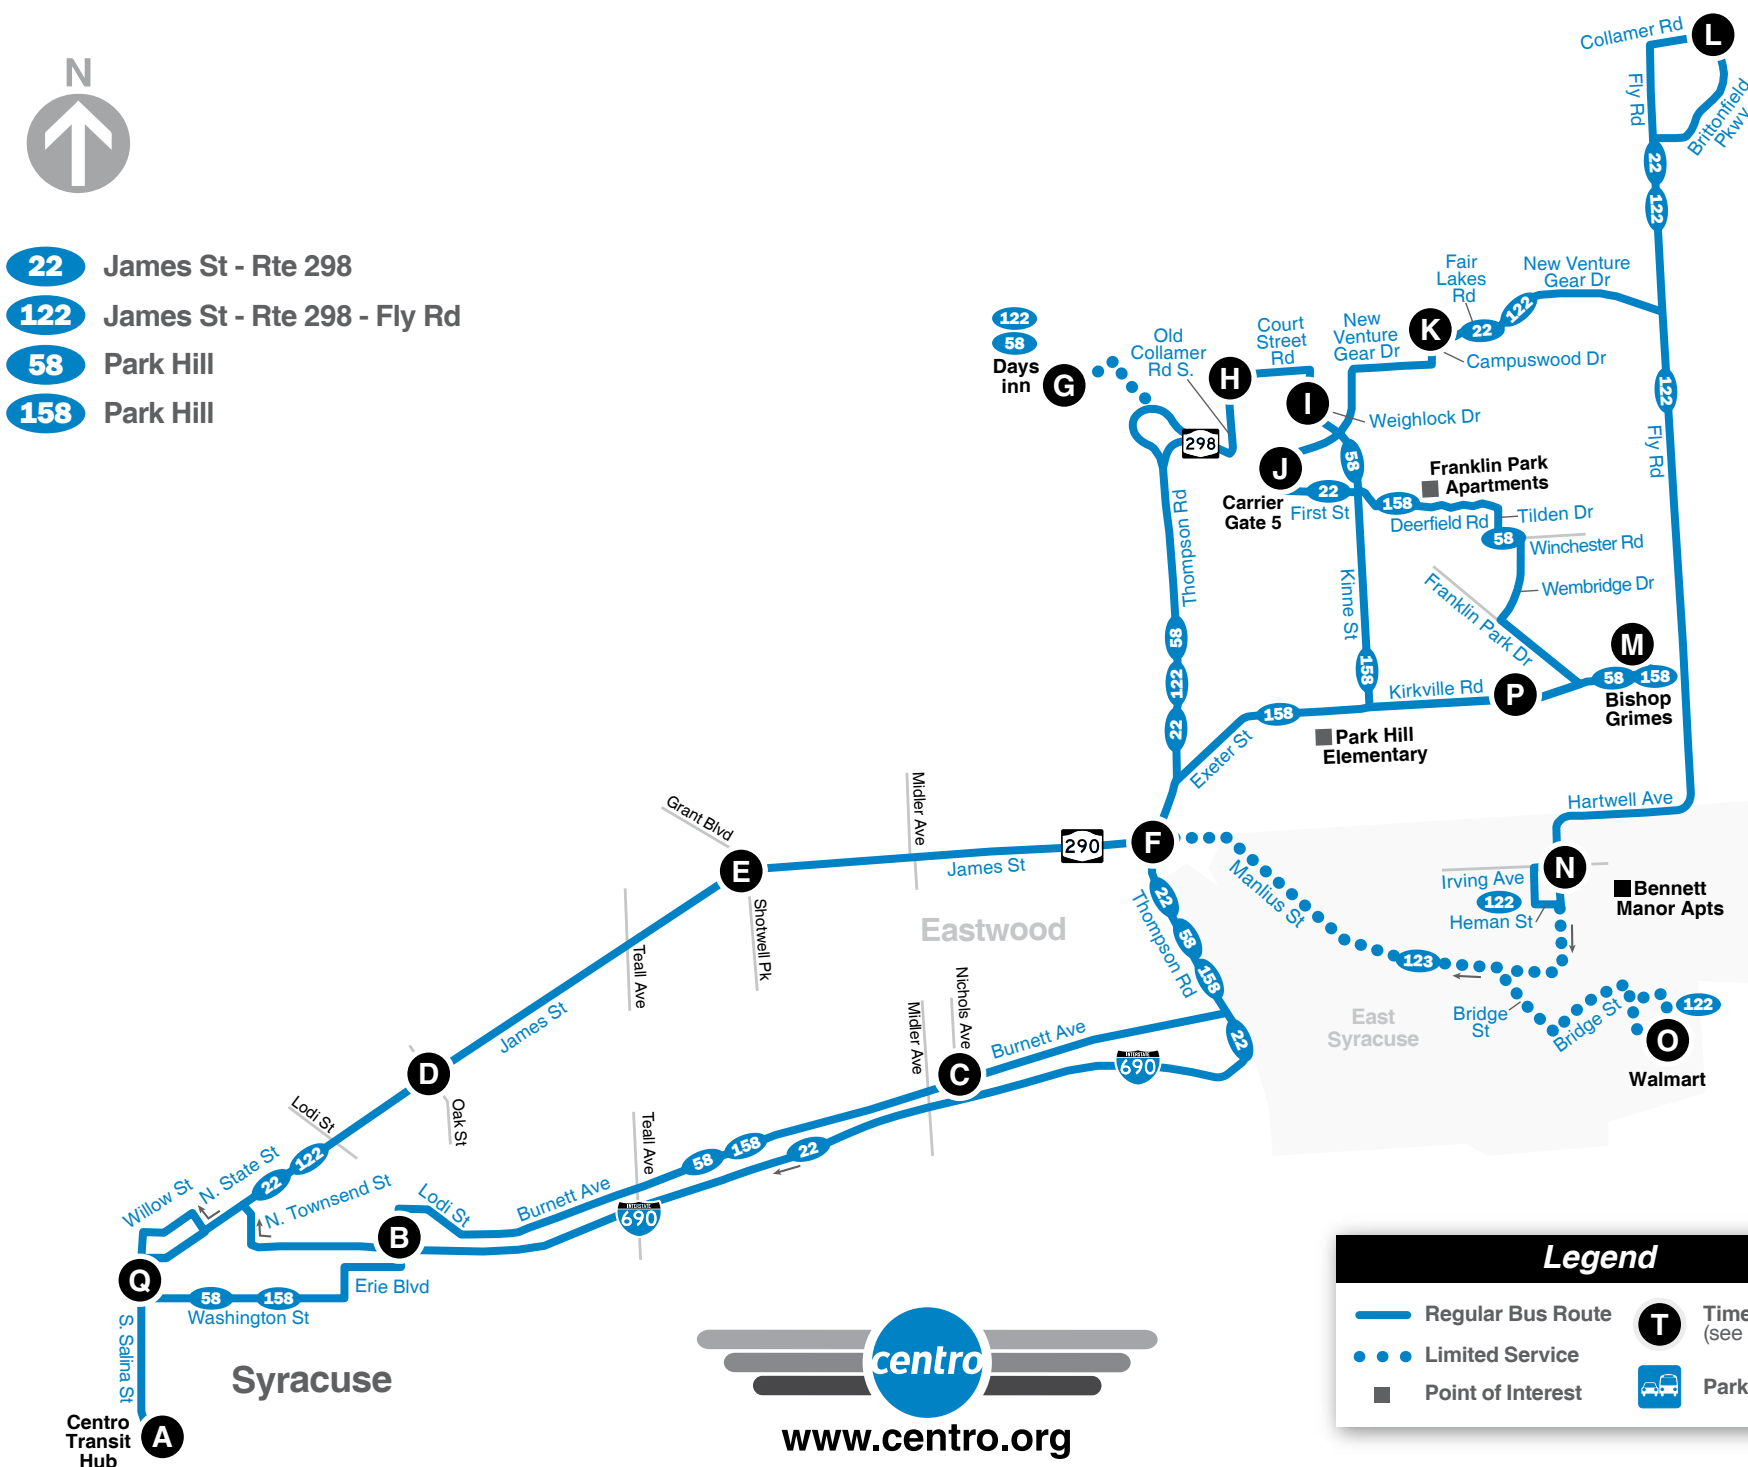

#GoCentroBus

Effective:
March 7, 2022

Sy 58 Sy 20

Park Hill James St

Also Serving:

- Carrier Circle
- Bishop Grimes Jr/Sr High School
- Burnet Ave
- Franklin Park Apts
- Fly Rd

Access Real-Time Bus Information Anytime, Anywhere

Route Map

- 22** James St - Rte 298
- 122** James St - Rte 298 - Fly Rd
- 58** Park Hill
- 158** Park Hill

Downtown to Park Hill - Carrier Circle

MONDAY – FRIDAY

58	5:00	A3	5:06	5:12	---	---	5:22	---	---	5:33	---	---	---	5:41	---	---
58	6:20	A3	6:26	6:32	---	---	6:42	6:49	---	6:53	---	---	---	7:01	---	---
122	7:40	B12	---	---	7:47	7:52	7:58	8:02	8:05	---	---	---	---	8:15	---	---
58	9:00	A3	9:06	9:12	---	---	9:22	9:29	---	9:33	---	---	---	9:41	---	---
58	3:40	A3	3:46	3:52	---	---	4:02	---	---	4:13	---	---	---	4:21	---	---
122	10:20	B12	---	---	10:27	10:32	10:38	---	10:43	---	---	---	---	10:50	10:55	---

NOTES

PM times are in **Bold**.

- ① This trip travels from Court St Rd to New Venture Gear Dr, to Fly Rd, to Hartwell Ave, then continues to Irving St; some continue to Walmart. This trip then goes to Downtown via James St.

NOTES

PM times are in **Bold**.

- ① This trip travels from Court St Rd to New Venture Gear Dr, to Fly Rd, to Hartwell Ave, then continues to Irving St; some continue to Walmart. This trip then goes to Downtown via James St.
- ② This trip starts on Weighlock Dr, facing north, then left on Court St Rd, left on Collamer Rd S., right on Rte 298 W, to Days Inn, to Thompson Rd, to James St.