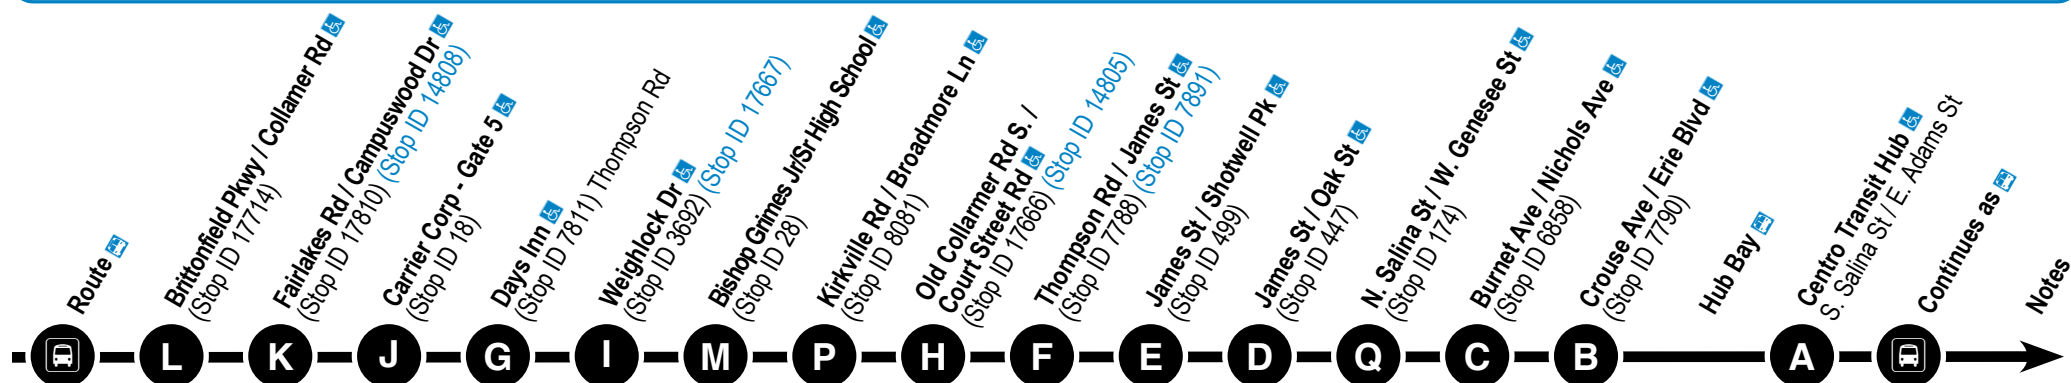

Carrier Circle - Park Hill to Downtown

MONDAY – FRIDAY

58	---	---	---	---	5:33	5:41	5:42	---	5:49	---	---	---	5:53	6:04	A4	6:15	58
58	---	---	---	---	6:53	7:01	7:02	---	7:09	---	---	---	7:13	7:24	A4	7:35	84
122/23	---	---	---	8:02	---	---	---	8:05	8:30	8:38	8:44	8:50	---	---	B17	8:55	226 ②
58	---	---	---	---	9:33	9:41	9:42	---	9:49	---	---	---	9:53	10:04	A4	10:15	84
58	---	---	---	---	4:13	4:21	4:22	---	4:29	---	---	---	4:33	4:44	A4	4:55	84
122/123	---	---	---	---	---	---	---	10:43	11:10	11:18	11:24	11:30	---	---	B17	11:35	226 ②

SATURDAY

58	---	---	---	6:49	6:53	7:01	7:02	---	7:09	---	---	---	7:13	7:24	A4	7:35	84
122/23	---	---	---	---	---	---	---	---	8:30	8:38	8:44	8:50	---	---	B17	8:55	226 ①
58	---	---	---	9:29	9:33	9:41	9:42	---	9:49	---	---	---	9:53	10:04	A4	10:15	84
58	---	---	---	---	4:13	4:21	4:22	---	4:29	---	---	---	4:33	4:44	A4	4:55	84
122/123	---	---	---	---	---	---	---	10:43	11:10	11:18	11:24	11:30	---	---	B17	11:35	426 ①

SUNDAY

122/23	---	---	---	---	---	---	---	---	8:30	8:38	8:44	8:50	---	---	B17	8:55	226 ①
22	---	---	---	4:20	4:15	---	---	4:16	4:26	4:33	4:39	4:45	---	---	B14	4:50	---
22	---	---	---	5:20	5:35	---	---	5:36	5:46	5:53	5:59	6:05	---	---	B14	6:10	---
122/123	---	---	---	---	---	---	---	---	11:10	11:18	11:24	11:30	---	---	B17	11:35	426 ①

HOLIDAY

Buses will operate the Sunday schedule on the following holidays: **New Year's Day** (observed), **Memorial Day**, **4th of July** (observed), **Labor Day**, **Thanksgiving**, or **Christmas** (observed).

NOTES

PM times are in **Bold**.

- ① This trip travels from Court St Rd to New Venture Gear Dr, to Fly Rd, to Hartwell Ave, then continues to Irving St; some continue to Walmart. This trip then goes to Downtown via James St.
- ② This trip starts on Weighlock Dr, facing north, then left on Court St Rd, left on Collamer Rd S., right on Rte 298 W, to Days Inn, to Thompson Rd, to James St.