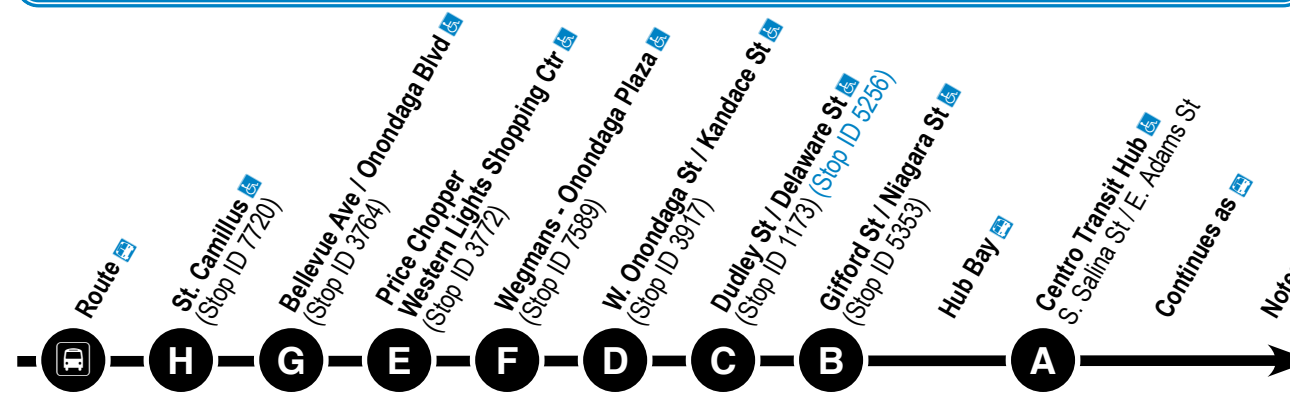

Western Lights to Downtown

MONDAY – FRIDAY

Route	H	G	E	F	D	C	B	A	Notes
264	5:43	---	5:53	5:56	5:59	6:05	6:10	B10	6:15 168
264	6:23	---	6:33	6:36	6:39	6:45	6:50	B10	6:55 26
264	7:03	---	7:13	7:16	7:19	7:25	7:30	B10	7:35 168
64	---	---	8:17	8:19	8:22	8:27	8:31	B10	8:35 68
164	---	8:25	8:33	8:36	8:39	8:45	8:50	B10	8:55 168
64	---	---	8:57	8:59	9:02	9:07	9:11	B10	9:15 68
64	---	---	9:37	9:39	9:42	9:47	9:51	B10	9:55 68
164	---	9:45	9:53	9:56	9:59	10:05	10:10	B10	10:15 168
64	---	---	10:17	10:19	10:22	10:27	10:31	B10	10:35 68
64	---	---	10:57	10:59	11:02	11:07	11:11	B10	11:15 68
164	---	11:05	11:13	11:16	11:19	11:25	11:30	B10	11:35 168
64	---	---	11:37	11:39	11:42	11:47	11:51	B10	11:55 68
64	---	---	12:17	12:19	12:22	12:27	12:31	B10	12:35 68
164	---	12:25	12:33	12:36	12:39	12:45	12:50	B10	12:55 168
64	---	---	12:57	12:59	1:02	1:07	1:11	B10	1:15 ---
64	---	---	1:37	1:39	1:42	1:47	1:51	B10	1:55 ---
164	---	1:45	1:53	1:56	1:59	2:05	2:10	B10	2:15 168
64	---	---	2:57	2:59	3:02	3:07	3:11	B10	3:15 68
264	3:03	---	3:13	3:16	3:19	3:25	3:30	B10	3:35 168
64	---	---	3:37	3:39	3:42	3:47	3:51	B10	3:55 68
64	---	---	4:17	4:19	4:22	4:27	4:31	B10	4:35 68
264	4:23	---	4:33	4:36	4:39	4:45	4:50	B10	4:55 168
64	---	---	4:57	4:59	5:02	5:07	5:11	B10	5:15 68
64	---	---	5:37	5:39	5:42	5:47	5:51	B10	5:55 ---
164	---	5:45	5:53	5:56	5:59	6:05	6:10	B10	6:15 168
164	---	7:05	7:13	7:16	7:19	7:25	7:30	B10	7:35 168
164	---	8:25	8:33	8:36	8:39	8:45	8:50	B10	8:55 168
164	---	9:45	9:53	9:56	9:59	10:05	10:10	B10	10:15 ---
264	11:03	---	11:13	11:16	11:19	11:25	11:30	B10	11:35 ---

SATURDAY

264	7:03	---	7:13	7:16	7:19	7:25	7:30	B10	7:35 168
164	---	8:25	8:33	8:36	8:39	8:45	8:50	B10	8:55 168
164	---	9:45	9:53	9:56	9:59	10:05	10:10	B10	10:15 168
164	---	11:05	11:13	11:16	11:19	11:25	11:30	B10	11:35 168
164	---	12:25	12:33	12:36	12:39	12:45	12:50	B10	12:55 168
164	---	1:45	1:53	1:56	1:59	2:05	2:10	B10	2:15 168
64	---	---	2:57	2:59	3:02	3:07	3:11	B10	3:15 68
264	3:03	---	3:13	3:16	3:19	3:25	3:30	B10	3:35 168
64	---	---	3:37	3:39	3:42	3:47	3:51	B10	3:55 68
64	---	---	4:17	4:19	4:22	4:27	4:31	B10	4:35 68
264	4:23	---	4:33	4:36	4:39	4:45	4:50	B10	4:55 168
64	---	---	4:57	4:59	5:02	5:07	5:11	B10	5:15 68
64	---	---	5:37	5:39	5:42	5:47	5:51	B10	5:55 ---
164	---	5:45	5:53	5:56	5:59	6:05	6:10	B10	6:15 168
164	---	7:05	7:13	7:16	7:19	7:25	7:30	B10	7:35 168
164	---	8:25	8:33	8:36	8:39	8:45	8:50	B10	8:55 168
164	---	9:45	9:53	9:56	9:59	10:05	10:10	B10	10:15 ---
264	11:03	---	11:13	11:16	11:19	11:25	11:30	B10	11:35 ---

SUNDAY

264	7:03	---	7:13	7:16	7:19	7:25	7:30	B10	7:35 168
164	---	8:25	8:33	8:36	8:39	8:45	8:50	B10	8:55 168
164	---	9:45	9:53	9:56	9:59	10:05	10:10	B10	10:15 168
164	---	11:05	11:13	11:16	11:19	11:25	11:30	B10	11:35 168
164	---	12:25	12:33	12:36	12:39	12:45	12:50	B10	12:55 168
164	---	1:45	1:53	1:56	1:59	2:05	2:10	B10	2:15 168
264	3:03	---	3:13	3:16	3:19	3:25	3:30	B10	3:35 168
264	4:23	---	4:33	4:36	4:39	4:45	4:50	B10	4:55 168
164	---	5:45	5:53	5:56	5:59	6:05	6:10	B10	6:15 168
164	---	7:05	7:13	7:16	7:19	7:25	7:30	B10	7:35 168
164	---	8:25	8:33	8:36	8:39	8:45	8:50	B10	8:55 168
164	---	9:45	9:53	9:56	9:59	10:05	10:10	B10	10:15 ---
264	11:03	---	11:13	11:16	11:19	11:25	11:30	B10	11:35 ---