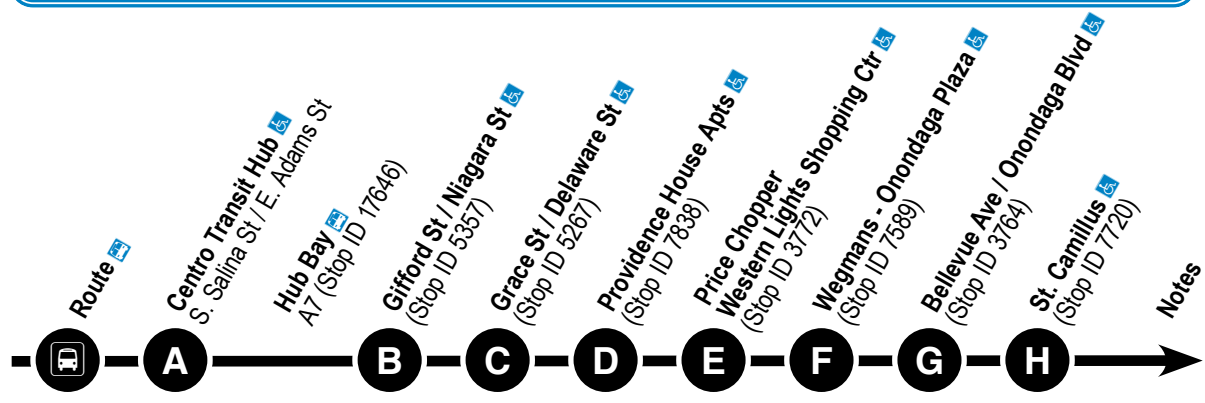

- Pinpoint real-time bus locations
- Get estimated bus arrival times
- Store your favorite routes & stops
- Identify the nearest stops
- Create customized travel plans

Route Map

Legend	
	Regular Bus Route
	Limited Service
	Point of Interest
	Timepoint (see schedule)
	Park-N-Ride

- 64** W. Onondaga St - Western Lights
- 164** W. Onondaga St - Western Lights
- 264** W. Onondaga St - Western Lights
- 364** Grand Ave - Western Lights
- 464** Grand Ave - Western Lights

Downtown to Western Lights