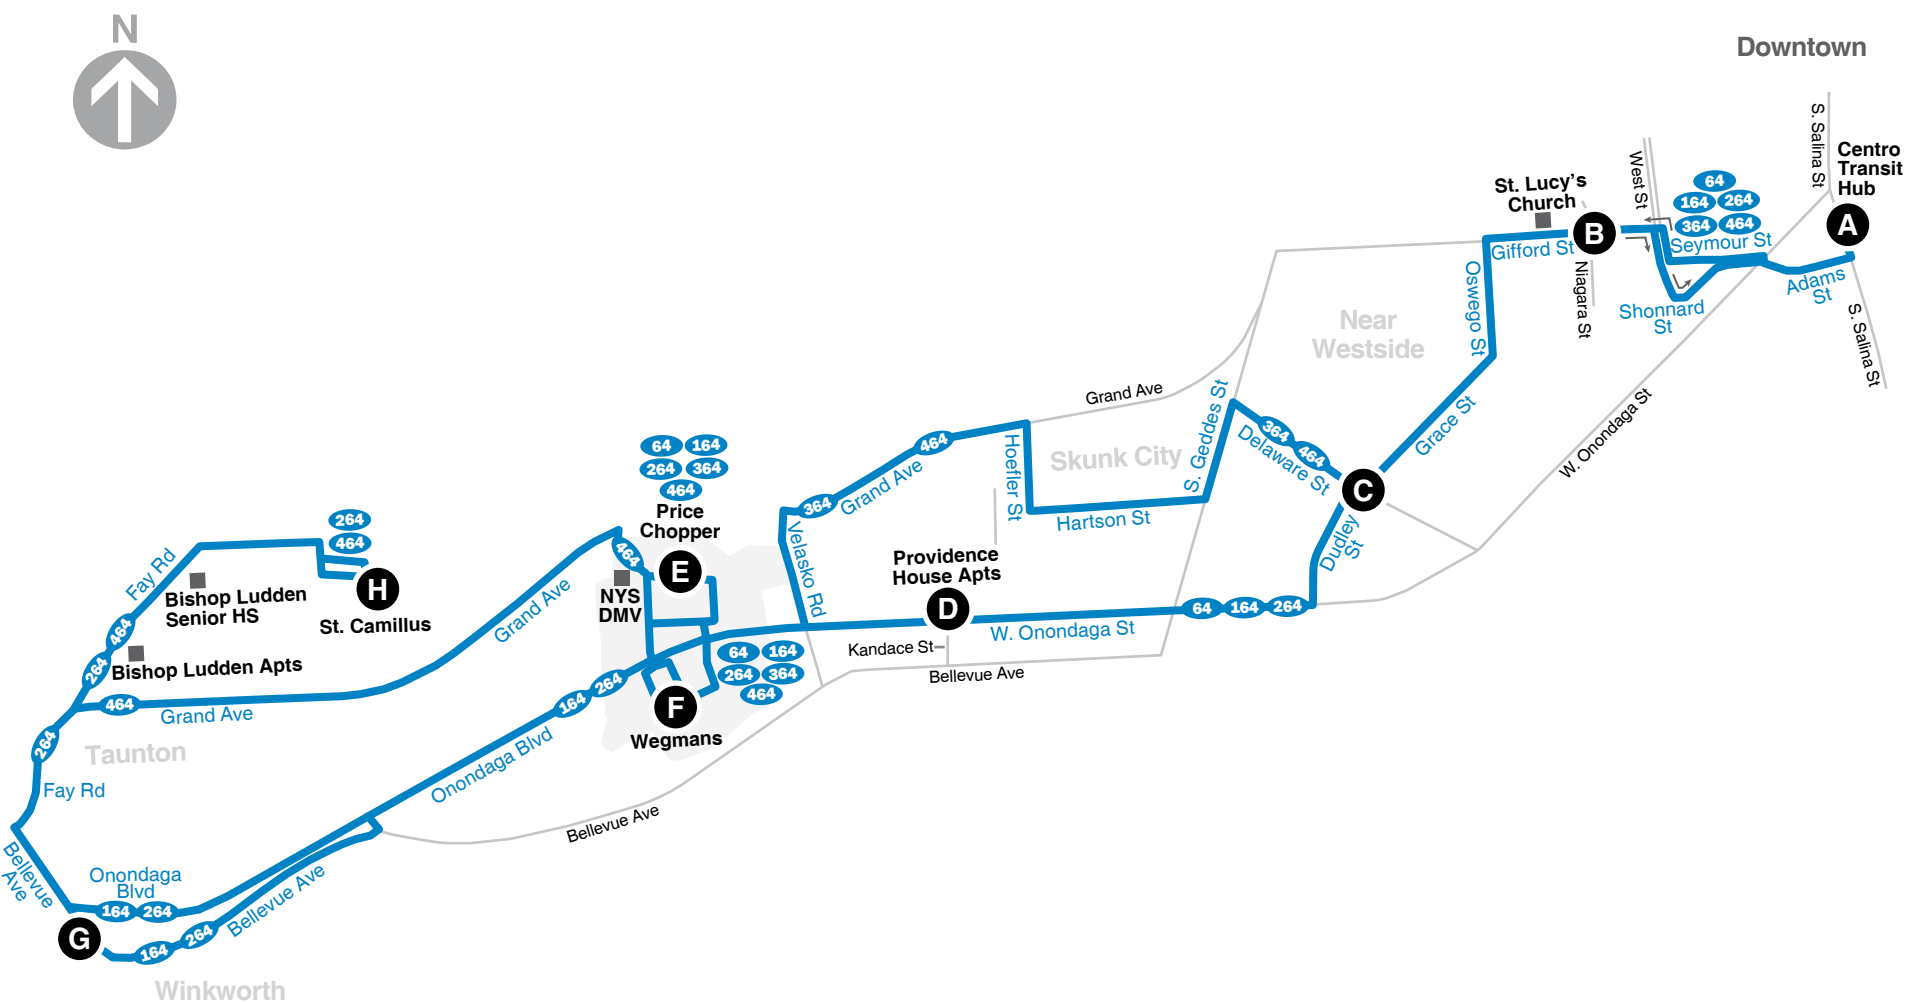

- Pinpoint real-time bus locations
- Get estimated bus arrival times
- Store your favorite routes & stops
- Identify the nearest stops
- Create customized travel plans

Route Map

Legend	
	Regular Bus Route
	Limited Service
	Point of Interest
	Timepoint (see schedule)
	Park-N-Ride

- 64** W. Onondaga St - Western Lights
- 164** W. Onondaga St - Western Lights
- 264** W. Onondaga St - Western Lights
- 364** Grand Ave - Western Lights
- 464** Grand Ave - Western Lights

Downtown to Western Lights