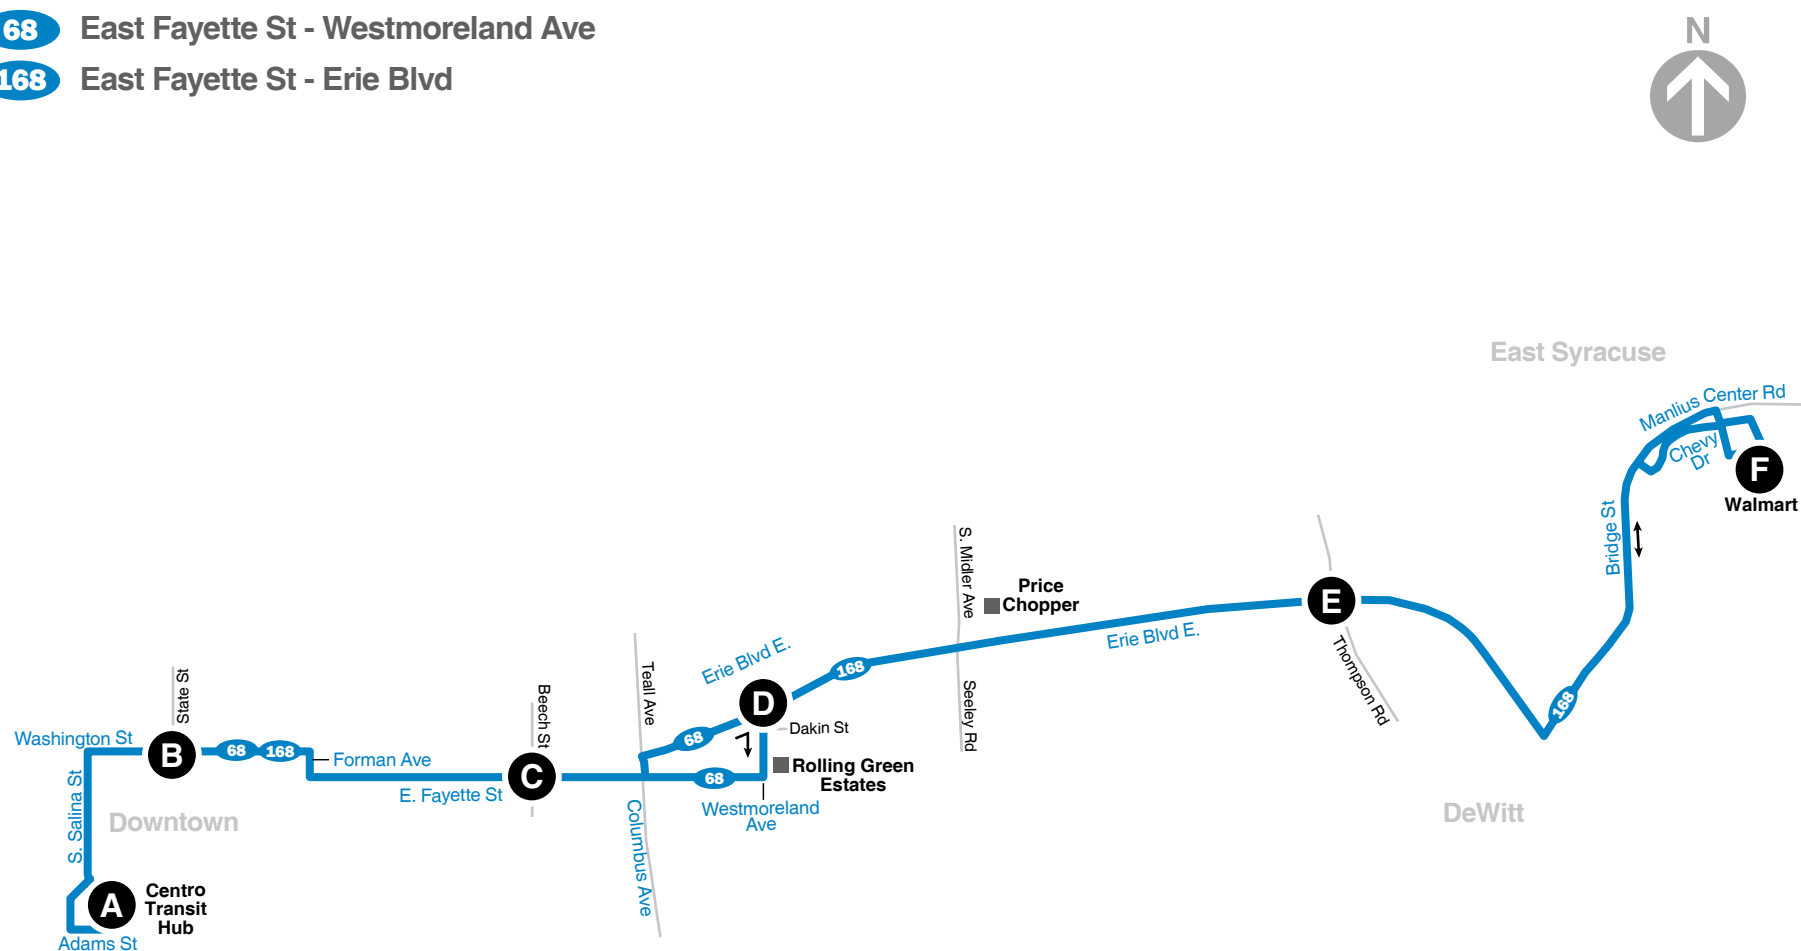

GoCentroBus Mobile App

The *GoCentroBus app* lets you:

- Pinpoint real-time bus locations
- Get estimated bus arrival times
- Store your favorite routes & stops
- Identify the nearest stops
- Create customized travel plans

Route Map

68 East Fayette St - Westmoreland Ave

168 East Fayette St - Erie Blvd

Downtown to DeWitt

MONDAY – FRIDAY

68	5:00	B10	5:02	5:09	5:17	----	----
168	5:40	B10	5:42	5:50	5:55	6:01	6:16
168	6:20	B10	6:22	6:30	6:35	6:41	6:56
168	6:40	B10	6:42	6:50	6:55	7:01	7:16
168	7:40	B10	7:42	7:50	7:55	8:01	8:16
68	8:00	B10	8:02	8:09	8:17	----	----
68	8:40	B10	8:42	8:49	8:57	----	----
168	9:00	B10	9:02	9:10	9:15	9:21	9:36
68	9:20	B10	9:22	9:29	9:37	----	----
68	10:00	B10	10:02	10:09	10:17	----	----
168	10:20	B10	10:22	10:30	10:35	10:41	10:56
68	10:40	B10	10:42	10:49	10:57	----	----
68	11:20	B10	11:22	11:29	11:37	----	----
168	11:40	B10	11:42	11:50	11:55	12:01	12:16
68	12:00	B10	12:02	12:09	12:17	----	----
68	12:40	B10	12:42	12:49	12:57	----	----
168	1:00	B10	1:02	1:10	1:15	1:21	1:36
168	1:20	B10	1:22	1:30	1:35	1:41	1:56
168	2:20	B10	2:22	2:30	2:35	2:41	2:56
68	2:40	B10	2:42	2:49	2:57	----	----
68	3:20	B10	3:22	3:29	3:37	----	----
168	3:40	B10	3:42	3:50	3:55	4:01	4:16
68	4:00	B10	4:02	4:09	4:17	----	----
68	4:40	B10	4:42	4:49	4:57	----	----
168	5:00	B10	5:02	5:10	5:15	5:21	5:36
68	5:20	B10	5:22	5:29	5:37	----	----
168	6:20	B10	6:22	6:30	6:35	6:41	6:56
168	7:40	B10	7:42	7:50	7:55	8:01	8:16
168	9:00	B10	9:02	9:10	9:15	9:21	9:36

NOTES

PM times are in **Bold**.

1 From Walmart this trip operates on Bridge St to Widewaters Pkwy and continues the 176 Salt Springs route to the Hub. You may board this trip Downtown and ride around to the #176 area.