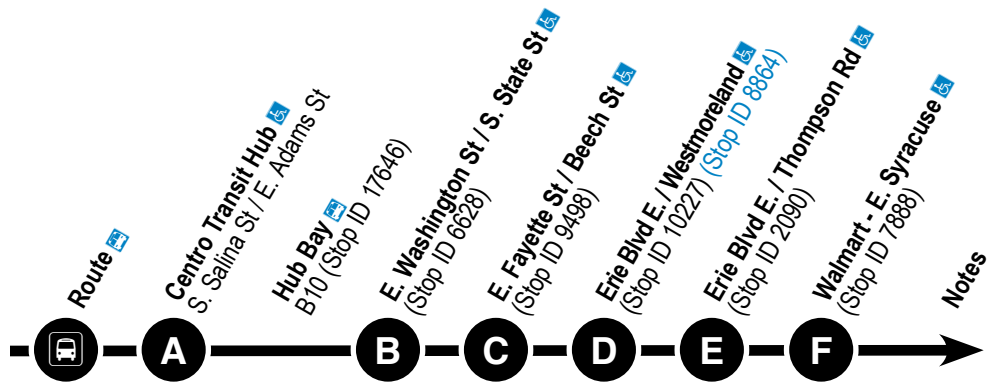

GoCentroBus Mobile App

The *GoCentroBus app* lets you:

- Pinpoint real-time bus locations
- Get estimated bus arrival times
- Store your favorite routes & stops
- Identify the nearest stops
- Create customized travel plans

Route Map

68 East Fayette St - Westmoreland Ave

168 East Fayette St - Erie Blvd

Downtown to DeWitt

MONDAY – FRIDAY

68	5:00	B10	5:02	5:09	5:17	----	----
168	5:40	B10	5:42	5:50	5:55	6:01	6:16
168	6:20	B10	6:22	6:30	6:35	6:41	6:56
168	6:40	B10	6:42	6:50	6:55	7:01	7:16
168	7:40	B10	7:42	7:50	7:55	8:01	8:16
68	8:00	B10	8:02	8:09	8:17	----	----
68	8:40	B10	8:42	8:49	8:57	----	----
168	9:00	B10	9:02	9:10	9:15	9:21	9:36
68	9:20	B10	9:22	9:29	9:37	----	----
68	10:00	B10	10:02	10:09	10:17	----	----
168	10:20	B10	10:22	10:30	10:35	10:41	10:56
68	10:40	B10	10:42	10:49	10:57	----	----
68	11:20	B10	11:22	11:29	11:37	----	----
168	11:40	B10	11:42	11:50	11:55	12:01	12:16
68	12:00	B10	12:02	12:09	12:17	----	----
68	12:40	B10	12:42	12:49	12:57	----	----
168	1:00	B10	1:02	1:10	1:15	1:21	1:36
168	1:20	B10	1:22	1:30	1:35	1:41	1:56
168	2:20	B10	2:22	2:30	2:35	2:41	2:56
68	2:40	B10	2:42	2:49	2:57	----	----
68	3:20	B10	3:22	3:29	3:37	----	----
168	3:40	B10	3:42	3:50	3:55	4:01	4:16
68	4:00	B10	4:02	4:09	4:17	----	----
68	4:40	B10	4:42	4:49	4:57	----	----
168	5:00	B10	5:02	5:10	5:15	5:21	5:36
68	5:20	B10	5:22	5:29	5:37	----	----
168	6:20	B10	6:22	6:30	6:35	6:41	6:56
168	7:40	B10	7:42	7:50	7:55	8:01	8:16
168	9:00	B10	9:02	9:10	9:15	9:21	9:36

NOTES

PM times are in **Bold**.

1 From Walmart this trip operates on Bridge St to Widewaters Pkwy and continues the 176 Salt Springs route to the Hub. You may board this trip Downtown and ride around to the #176 area.