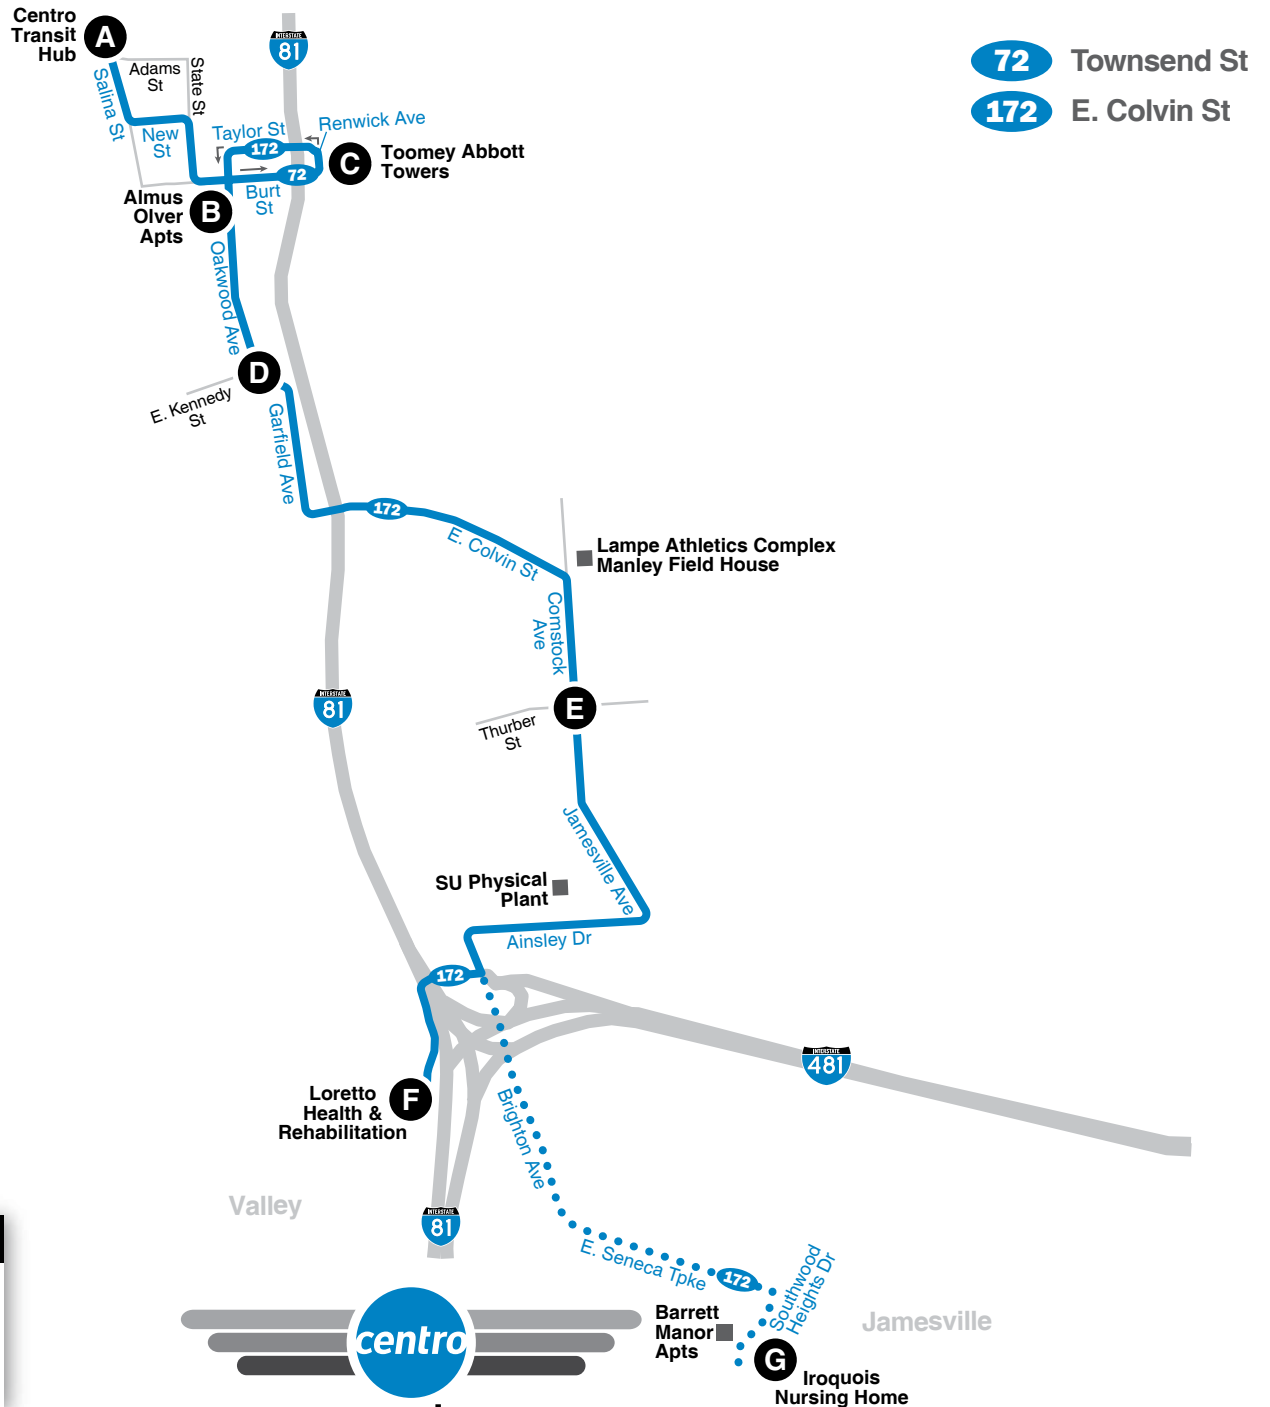

Effective:
March 7, 2022

Sy 72

E. Colvin St Townsend St

Also Serving:

- Loretto Health & Rehabilitation Center
- SU Physical Plant
- Manley Field House
- Almus Olver Towers
- Toomey Abbott Towers

www.centro.org

Route Map

Downtown

Legend

- Regular Bus Route
- Limited Service
- Point of Interest
- T** Timepoint (see schedule)
- Park-N-Ride

www.centro.org

Downtown to E. Colvin St

MONDAY – FRIDAY

72	10:20	A5	10:22	10:27	----	----	----	----
72	11:20	A5	11:22	11:27	----	----	----	----
72	1:00	A5	1:02	1:07	----	----	----	----
72	5:00	A5	5:02	5:07	----	----	----	----

NOTES

PM times are in **Bold**.

Note: For trips travelling to Loretto please consult the 40 SU - Thurber St - Nob Hill schedule.

E. Colvin St to Downtown

MONDAY – FRIDAY

72	----	----	----	----	8:47	8:50	A2	8:55	62
72	----	----	----	----	10:27	10:30	A2	10:35	462
72	----	----	----	----	11:27	11:30	A2	11:35	62
72	----	----	----	----	2:02	2:05	A2	2:10	----
72	----	----	----	----	6:02	6:05	A2	6:10	----

NOTES

PM times are in **Bold**.

Note: For trips travelling to Loretto please consult the 40 SU - Thurber St - Nob Hill schedule.