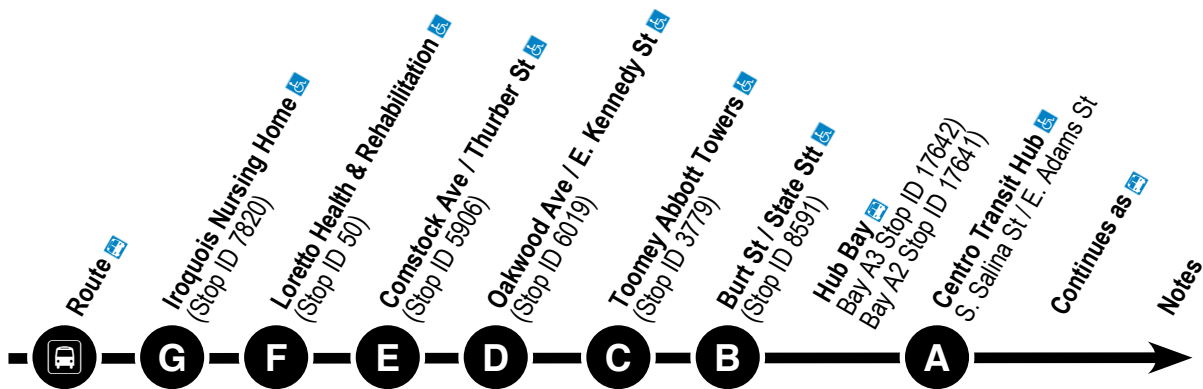

HOLIDAYS

Buses will operate the Sunday schedule on the following holidays: **New Year's Day** (observed), **Memorial Day, 4th of July** (observed), **Labor Day, Thanksgiving,** or **Christmas** (observed).

NOTES

PM times are in **Bold**.

Note: For trips travelling to Loretto please consult the 40 SU - Thurber St - Nob Hill schedule.

E. Colvin St to Downtown

MONDAY – FRIDAY

72	----	----	----	----	8:47	8:50	A2	8:55	62
72	----	----	----	----	10:27	10:30	A2	10:35	462
72	----	----	----	----	11:27	11:30	A2	11:35	62
72	----	----	----	----	2:02	2:05	A2	2:10	----
72	----	----	----	----	6:02	6:05	A2	6:10	----

NOTES

PM times are in **Bold**.

Note: For trips travelling to Loretto please consult the 40 SU - Thurber St - Nob Hill schedule.