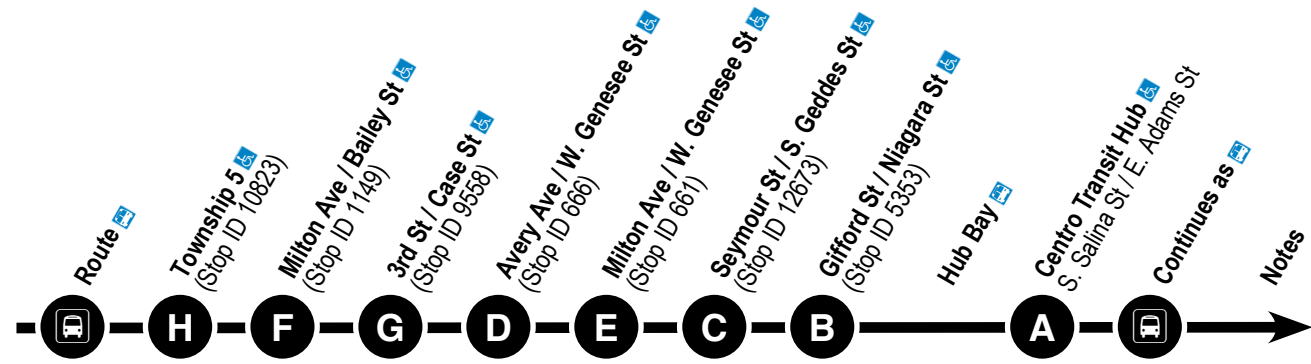

Solvay to Downtown

MONDAY – FRIDAY

374	5:35	5:43	---	5:54	---	6:02	6:06	B11	6:15	180
374	6:15	6:23	---	6:34	---	6:42	6:46	B17	6:55	226
374	6:55	7:03	---	7:14	---	7:22	7:26	B11	7:35	180
374	7:35	7:43	---	7:54	---	8:02	8:06	B11	8:15	---
374	8:15	8:23	---	8:34	---	8:42	8:46	B11	8:55	180
374	8:35	8:43	---	8:54	---	9:02	9:06	B11	9:15	180
374	9:35	9:43	---	9:54	---	10:02	10:06	B11	10:15	180
374	9:55	10:03	---	10:14	---	10:22	10:26	B11	10:35	180
374	10:55	11:03	---	11:14	---	11:22	11:26	B11	11:35	180
374	11:15	11:23	---	11:34	---	11:42	11:46	B11	11:55	180
374	12:15	12:23	---	12:34	---	12:42	12:46	B11	12:55	180
374	12:35	12:43	---	12:54	---	1:02	1:06	B11	1:15	---
374	1:35	1:43	---	1:54	---	2:02	2:06	B11	2:15	180
374	2:55	3:03	---	3:14	---	3:22	3:26	B11	3:35	180
374	4:15	4:23	---	4:34	---	4:42	4:46	B11	4:55	180
374	5:15	5:23	---	5:34	---	5:42	5:46	B11	5:55	---
374	5:35	5:43	---	5:54	---	6:02	6:06	B11	6:15	180
374	6:55	7:03	---	7:14	---	7:22	7:26	A1	7:35	---
374	8:15	8:23	---	8:34	---	8:42	8:46	A2	8:55	---
374	9:35	9:43	---	9:54	---	10:02	10:06	B11	10:15	180
374	10:55	11:03	---	11:14	---	11:22	11:26	B9	11:35	52
274	---	12:10	---	12:20	---	12:27	12:31	B11	12:35	---

SATURDAY

374	6:55	7:03	---	7:14	---	7:22	7:26	B11	7:35	180
374	8:15	8:23	---	8:34	---	8:42	8:46	B11	8:55	180
374	9:35	9:43	---	9:54	---	10:02	10:06	B11	10:15	180
374	10:55	11:03	---	11:14	---	11:22	11:26	B11	11:35	180
374	12:15	12:23	---	12:34	---	12:42	12:46	B11	12:55	180
374	1:35	1:43	---	1:54	---	2:02	2:06	B11	2:15	180
374	2:55	3:03	---	3:14	---	3:22	3:26	B11	3:35	180
374	4:15	4:23	---	4:34	---	4:42	4:46	B11	4:55	180
374	5:35	5:43	---	5:54	---	6:02	6:06	B11	6:15	180
374	6:55	7:03	---	7:14	---	7:22	7:26	A1	7:35	---
374	8:15	8:23	---	8:34	---	8:42	8:46	A2	8:55	---
374	9:35	9:43	---	9:54	---	10:02	10:06	B11	10:15	180
374	10:55	11:03	---	11:14	---	11:22	11:26	B9	11:35	180
274	---	12:10	---	12:20	---	12:27	12:31	B11	12:35	---

SUNDAY

374	6:55	7:03	---	7:14	---	7:22	7:26	B11	7:35	180
374	8:15	8:23	---	8:34	---	8:42	8:46	B11	8:55	180
374	9:35	9:43	---	9:54	---	10:02	10:06	B11	10:15	180
374	10:55	11:03	---	11:14	---	11:22	11:26	B11	11:35	180
374	12:15	12:23	---	12:34	---	12:42	12:46	B11	12:55	180
374	1:35	1:43	---	1:54	---	2:02	2:06	B11	2:15	180
374	2:55	3:03	---	3:14	---	3:22	3:26	B11	3:35	180
374	4:15	4:23	---	4:34	---	4:42	4:46	B11	4:55	180
374	5:35	5:43	---	5:54	---	6:02	6:06	B11	6:15	180
374	6:55	7:03	---	7:14	---	7:22	7:26	A1	7:35	---
374	8:15	8:23	---	8:34	---	8:42	8:46	A2	8:55	---
374	9:35	9:43	---	9:54	---	10:02	10:06	B11	10:15	180
374	10:55	11:03	---	11:14	---	11:22	11:26	B9	11:35	180
274	---	12:10	---	12:20	---	12:27	12:31	B11	12:35	---

HOLIDAYS

Buses will operate the Sunday schedule on the following holidays: **New Year's Day** (observed), **Memorial Day, 4th of July** (observed), **Labor Day, Thanksgiving**, or **Christmas** (observed).

NOTES

PM times are in **Bold**.

1 From Downtown, customers must board the 64 W. Onondaga-Western Lights bus at Bay A7. After Western Lights, it continues to Solvay via: Onondaga Blvd, Onondaga Rd and Milton Ave to Cogswell; it then travels the regular 274 Solvay Route to downtown.