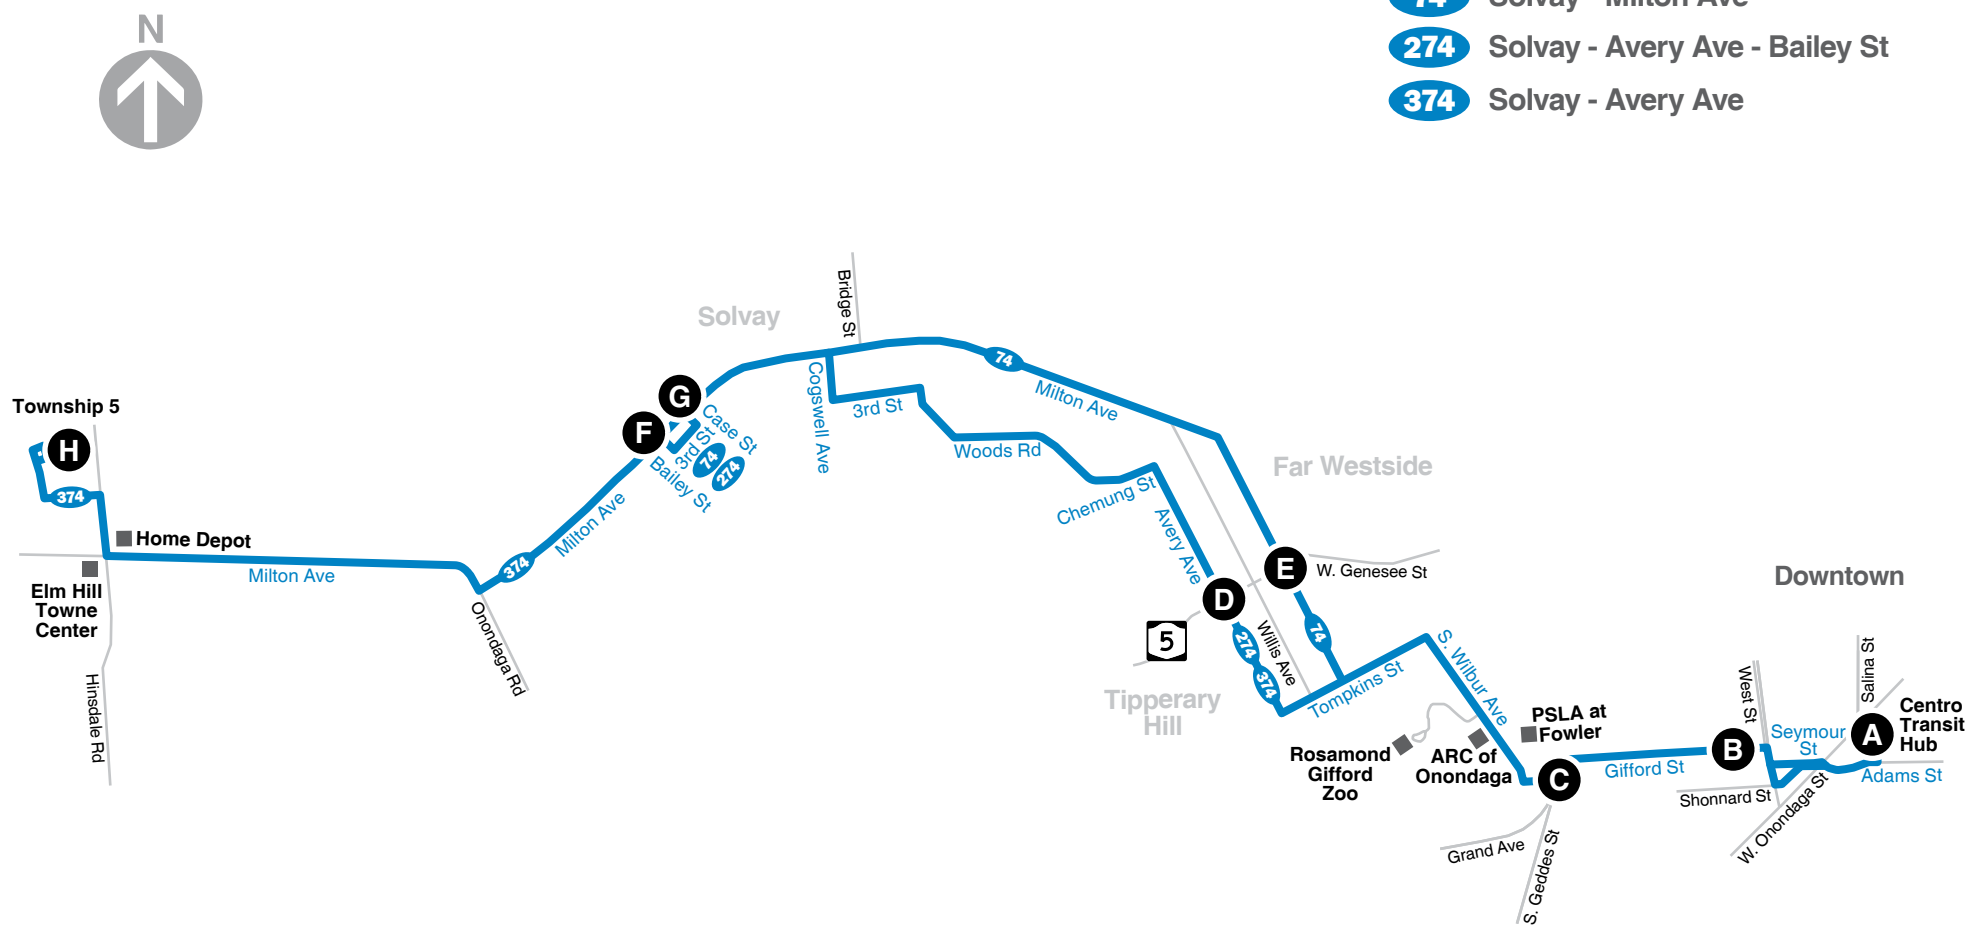

Route Map

- 74** Solvay - Milton Ave
- 274** Solvay - Avery Ave - Bailey St
- 374** Solvay - Avery Ave

Legend

- Regular Bus Route
- Limited Service
- Point of Interest
- T Timepoint (see schedule)
- 🚌 Park-N-Ride

NOTES

PM times are in **Bold**.

1 From Downtown, customers must board the 64 W. Onondaga-Western Lights bus at Bay A7. After Western Lights, it continues to Solvay via: Onondaga Blvd, Onondaga Rd and Milton Ave to Cogswell; it then travels the regular 274 Solvay Route to downtown.