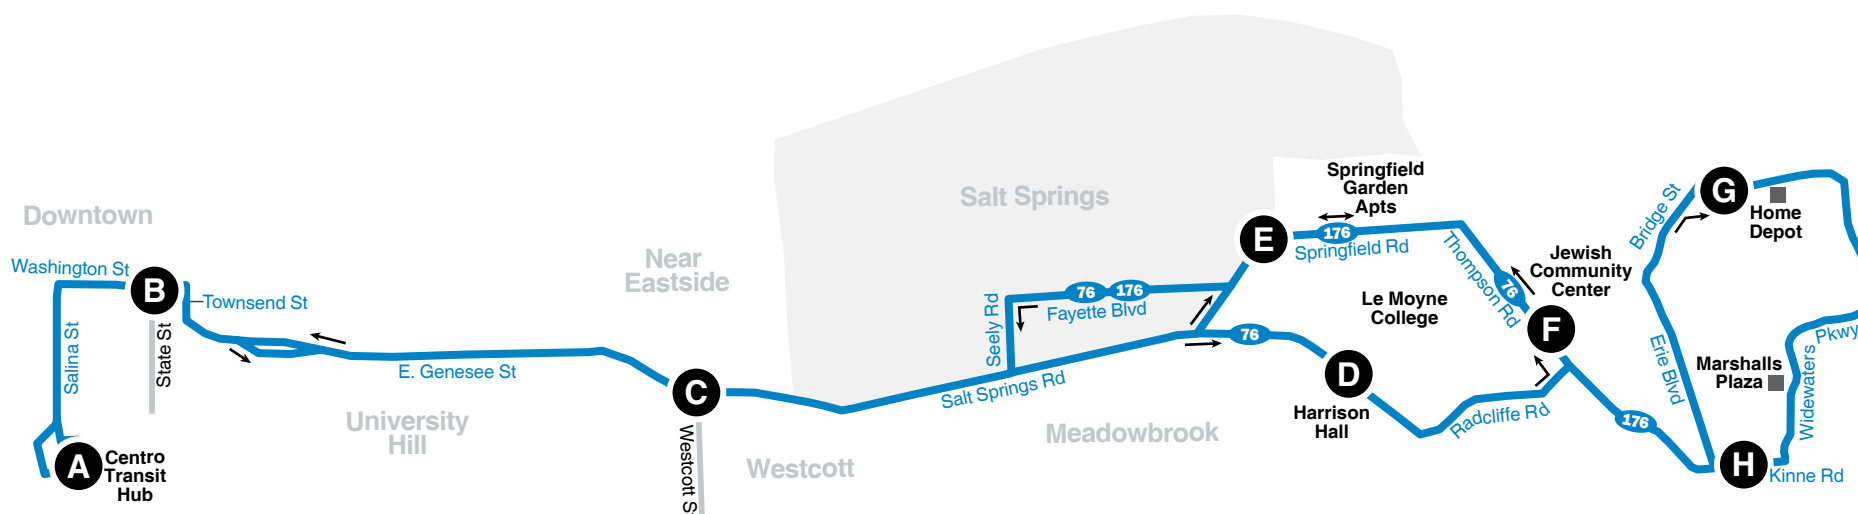

Also Serving:

- Jewish Community Ctr
- Springfield Garden Apts
- Le Moyne College
- Widewaters Pkwy
- Walmart - East Syracuse
- Syracuse Stage | CFAC

www.centro.org

Route Map

- 76** East Genesee St - Salt Springs Rd
- 176** East Genesee St - Salt Springs Rd

Legend

- Regular Bus Route
- Limited Service
- Point of Interest
- T Timepoint (see schedule)
- 🚗 Park-N-Ride

www.centro.org

Downtown to Salt Springs Rd

MONDAY – FRIDAY

176	5:00	B13	5:02	5:10	----	5:16	5:24	5:35	5:46
176	5:40	B13	5:42	5:50	----	5:56	6:04	6:15	6:26
176	7:40	B13	7:42	7:50	----	7:56	8:04	8:15	8:21
176	8:00	B13	8:02	8:10	----	8:16	8:24	8:35	8:41
176	9:00	B13	9:02	9:10	----	9:16	9:24	9:35	9:41
176	9:20	B13	9:22	9:30	----	9:36	9:44	9:55	10:01
176	10:20	B13	10:22	10:30	----	10:36	10:44	10:55	11:01
176	10:40	B13	10:42	10:50	----	10:56	11:04	11:15	11:21
176	11:40	B13	11:42	11:50	----	11:56	12:04	12:15	12:21
176	12:00	B13	12:02	12:10	----	12:16	12:24	12:35	12:41
176	1:00	B13	1:02	1:10	----	1:16	1:24	1:35	1:41
176	2:20	B13	2:22	2:30	----	2:36	2:44	2:55	3:01
176	3:40	B13	3:42	3:50	----	3:56	4:04	4:15	4:21
176	5:00	B13	5:02	5:10	----	5:16	5:24	5:35	5:41
176	6:20	B13	6:22	6:30	----	6:36	6:44	6:55	7:01
176	7:40	B13	7:42	7:50	----	7:56	8:04	8:15	8:21
176	9:00	B13	9:02	9:10	----	9:16	9:24	9:35	9:41
176	10:20	B13	10:22	10:30	----	10:36	10:44	10:55	11:01
76	11:40	B13	11:42	11:50	12:00	----	----	----	----

NOTES

① This trip connects to the 6:20am #168 Erie Blvd (FROM HUB) trip at Walmart in E. Syracuse and operates to Widewaters Pkwy via Bridge St. Customers may board this trip downtown and ride around to the #176 area for one fare.