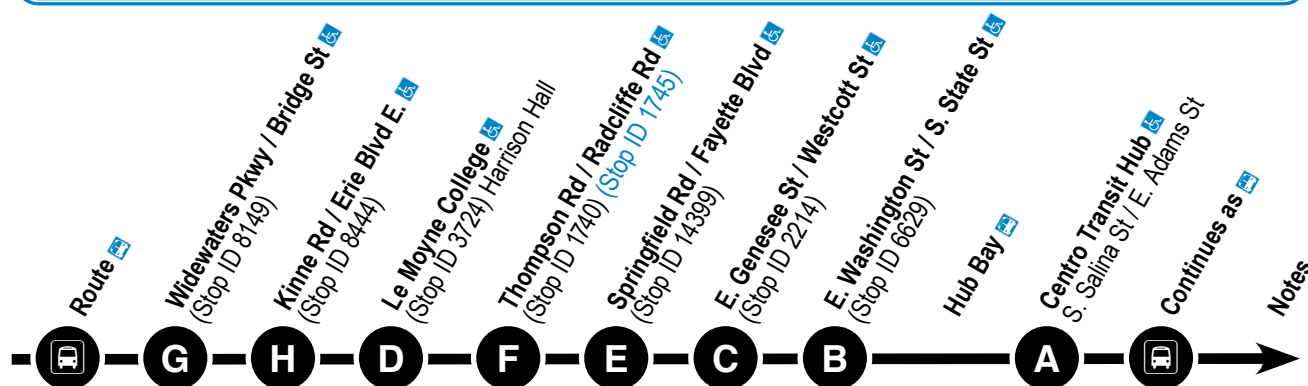

Salt Springs Rd to Downtown

MONDAY – FRIDAY

176	5:40	5:46	----	5:48	5:54	6:02	6:09	B18	6:15	240
176	6:20	6:26	----	6:28	6:34	6:42	6:49	B13	6:55	----
176	7:00	7:06	----	7:08	7:14	7:22	7:29	B13	7:35	①
176	8:15	8:21	----	8:24	8:30	8:39	8:48	B13	8:55	----
176	8:35	8:41	----	8:44	8:50	8:59	9:08	B17	9:15	226
176	9:35	9:41	----	9:44	9:50	9:59	10:08	B13	10:15	----
176	9:55	10:01	----	10:04	10:10	10:19	10:28	B17	10:35	226
176	10:55	11:01	----	11:04	11:10	11:19	11:28	B13	11:35	----
176	11:15	11:21	----	11:24	11:30	11:39	11:48	B17	11:55	226
176	12:15	12:21	----	12:24	12:30	12:39	12:48	B18	12:55	240
176	12:35	12:41	----	12:44	12:50	12:59	1:08	B17	1:15	----
176	1:35	1:41	----	1:44	1:50	1:59	2:08	B13	2:15	----
176	2:55	3:01	----	3:04	3:10	3:19	3:28	B13	3:35	----
176	4:15	4:21	----	4:24	4:30	4:39	4:48	A1	4:55	----
176	5:35	5:41	----	5:44	5:50	5:59	6:08	B13	6:15	----
176	6:55	7:01	----	7:04	7:10	7:19	7:28	B13	7:35	----
176	8:15	8:21	----	8:24	8:28	8:37	8:45	B13	8:55	----
176	9:35	9:41	----	9:44	9:48	9:57	10:05	B13	10:15	----
176	10:55	11:01	----	11:04	11:08	11:17	11:25	B13	11:35	----
76	----	----	12:00	12:03	12:07	12:16	12:24	B13	12:30	----

SATURDAY

176	7:00	7:06	----	7:08	7:14	7:22	7:29	B13	7:35	----
176	8:15	8:21	----	8:24	8:30	8:39	8:48	B13	8:55	----
176	9:35	9:41	----	9:44	9:50	9:59	10:08	B13	10:15	----
176	10:55	11:01	----	11:04	11:10	11:19	11:28	B13	11:35	----
176	12:15	12:21	----	12:24	12:30	12:39	12:48	B18	12:55	240
176	1:35	1:41	----	1:44	1:50	1:59	2:08	B13	2:15	----
176	2:55	3:01	----	3:04	3:10	3:19	3:28	B13	3:35	----
176	4:15	4:21	----	4:24	4:30	4:39	4:48	A1	4:55	----
176	5:35	5:41	----	5:44	5:50	5:59	6:08	B13	6:15	----
176	6:55	7:01	----	7:04	7:10	7:19	7:28	B13	7:35	----
176	8:15	8:21	----	8:24	8:28	8:37	8:45	B13	8:55	----
176	9:35	9:41	----	9:44	9:48	9:57	10:05	B13	10:15	----
176	10:55	11:01	----	11:04	11:08	11:17	11:25	B13	11:35	----
76	----	----	12:00	12:03	12:07	12:16	12:24	B13	12:30	----

SUNDAY

176	7:00	7:06	----	7:08	7:14	7:22	7:29	B13	7:35	----
176	8:15	8:21	----	8:24	8:30	8:39	8:48	B13	8:55	----
176	9:35	9:41	----	9:44	9:50	9:59	10:08	B13	10:15	----
176	10:55	11:01	----	11:04	11:10	11:19	11:28	B13	11:35	----
176	12:15	12:21	----	12:24	12:30	12:39	12:48	B18	12:55	240
176	1:35	1:41	----	1:44	1:50	1:59	2:08	B13	2:15	----
176	2:55	3:01	----	3:04	3:10	3:19	3:28	B13	3:35	----
176	4:15	4:21	----	4:24	4:30	4:39	4:48	B13	4:55	----
176	5:35	5:41	----	5:44	5:50	5:59	6:08	B13	6:15	----
176	6:55	7:01	----	7:04	7:10	7:19	7:28	B13	7:35	----
176	8:15	8:21	----	8:24	8:28	8:37	8:45	B13	8:55	----
176	9:35	9:41	----	9:44	9:48	9:57	10:05	B13	10:15	----
176	10:55	11:01	----	11:04	11:08	11:17	11:25	B13	11:35	----
76	----	----	12:00	12:03	12:07	12:16	12:24	B13	12:30	----

HOLIDAYS

Buses will operate the Sunday schedule on the following holidays: **New Year's Day** (observed), **Memorial Day, 4th of July** (observed), **Labor Day, Thanksgiving, or Christmas** (observed).

NOTES

① This trip connects to the 6:20am #168 Erie Blvd (FROM HUB) trip at Walmart in E. Syracuse and operates to Widewaters Pkwy via Bridge St. Customers may board this trip downtown and ride around to the #176 area for one fare.