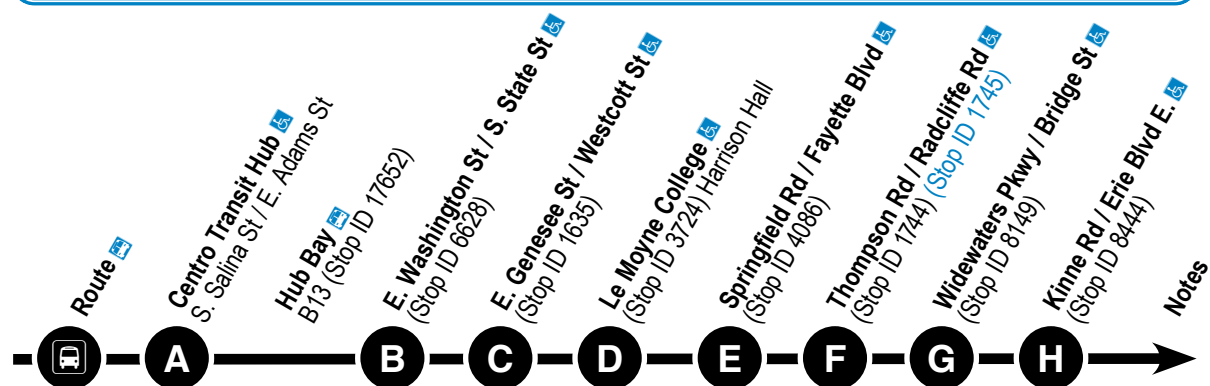

Also Serving:

- Jewish Community Ctr
- Springfield Garden Apts
- Le Moyne College
- Widewaters Pkwy
- Walmart - East Syracuse
- Syracuse Stage | CFAC

www.centro.org

Route Map

- 76** East Genesee St - Salt Springs Rd
- 176** East Genesee St - Salt Springs Rd

Legend

- Regular Bus Route
- Limited Service
- Point of Interest
- T Timepoint (see schedule)
- 🚗 Park-N-Ride

www.centro.org

Downtown to Salt Springs Rd

MONDAY – FRIDAY

176	5:00	B13	5:02	5:10	----	5:16	5:24	5:35	5:46
176	5:40	B13	5:42	5:50	----	5:56	6:04	6:15	6:26
176	7:40	B13	7:42	7:50	----	7:56	8:04	8:15	8:21
176	8:00	B13	8:02	8:10	----	8:16	8:24	8:35	8:41
176	9:00	B13	9:02	9:10	----	9:16	9:24	9:35	9:41
176	9:20	B13	9:22	9:30	----	9:36	9:44	9:55	10:01
176	10:20	B13	10:22	10:30	----	10:36	10:44	10:55	11:01
176	10:40	B13	10:42	10:50	----	10:56	11:04	11:15	11:21
176	11:40	B13	11:42	11:50	----	11:56	12:04	12:15	12:21
176	12:00	B13	12:02	12:10	----	12:16	12:24	12:35	12:41
176	1:00	B13	1:02	1:10	----	1:16	1:24	1:35	1:41
176	2:20	B13	2:22	2:30	----	2:36	2:44	2:55	3:01
176	3:40	B13	3:42	3:50	----	3:56	4:04	4:15	4:21
176	5:00	B13	5:02	5:10	----	5:16	5:24	5:35	5:41
176	6:20	B13	6:22	6:30	----	6:36	6:44	6:55	7:01
176	7:40	B13	7:42	7:50	----	7:56	8:04	8:15	8:21
176	9:00	B13	9:02	9:10	----	9:16	9:24	9:35	9:41
176	10:20	B13	10:22	10:30	----	10:36	10:44	10:55	11:01
76	11:40	B13	11:42	11:50	12:00	----	----	----	----

NOTES

① This trip connects to the 6:20am #168 Erie Blvd (FROM HUB) trip at Walmart in E. Syracuse and operates to Widewaters Pkwy via Bridge St. Customers may board this trip downtown and ride around to the #176 area for one fare.