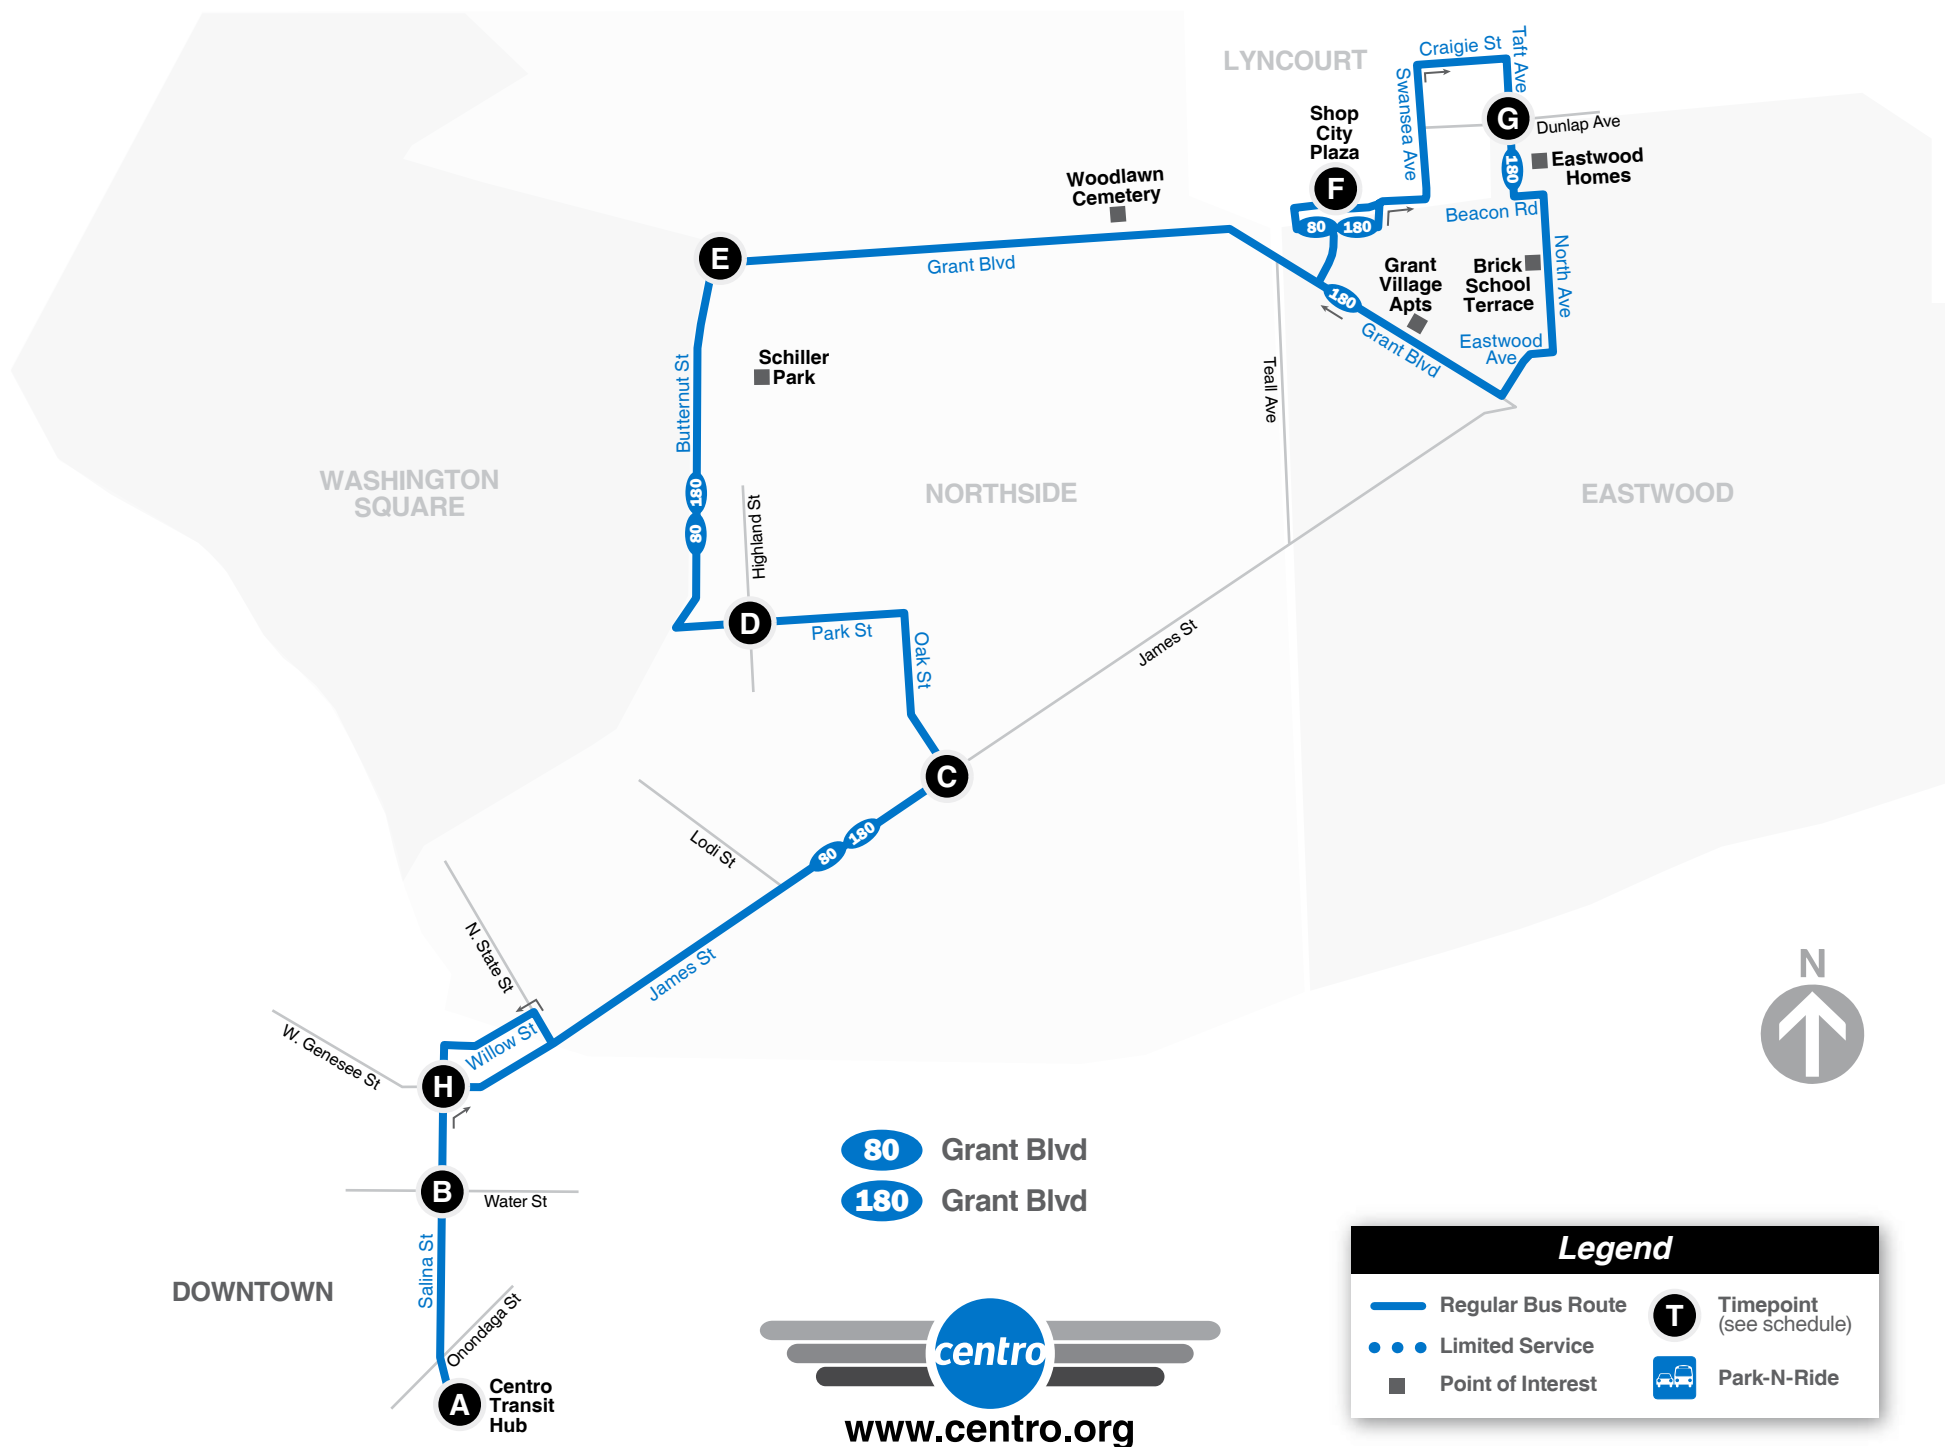

Also Serving:

- James St
- Oak St
- Park St
- Butternut St
- Shop City Plaza
- Eastwood Homes
- Grant Village
- Downtown Syracuse

Access Real-Time Bus Information Anytime, Anywhere

Download the official *GoCentroBus app* on your iPhone or Android device for quick access to real-time bus information.

Route Map

Legend	
	Regular Bus Route
	Limited Service
	Point of Interest
	Timepoint (see schedule)
	Park-N-Ride

Downtown to Eastwood

MONDAY - FRIDAY

180	5:00	B11	5:02	5:07	5:10	5:14	5:22	5:25
180	5:40	B11	5:42	5:47	5:50	5:54	6:02	6:05
180	6:20	B11	6:22	6:27	6:30	6:34	6:42	6:45
180	7:40	B11	7:42	7:47	7:50	7:54	8:02	8:05
180	8:00	B11	8:02	8:07	8:10	8:14	8:22	8:25
180	9:00	B11	9:02	9:07	9:10	9:14	9:22	9:25
180	9:20	B11	9:22	9:27	9:30	9:34	9:42	9:45
180	10:20	B11	10:22	10:27	10:30	10:34	10:42	10:45
180	10:40	B11	10:42	10:47	10:50	10:54	11:02	11:05
180	11:40	B11	11:42	11:47	11:50	11:54	12:02	12:05
180	12:00	B11	12:02	12:07	12:10	12:14	12:22	12:25
180	1:00	B11	1:02	1:07	1:10	1:14	1:22	1:25
80	1:20	B11	1:22	1:27	1:30	1:34	1:42	----
180	2:20	B11	2:22	2:27	2:30	2:34	2:42	2:45
180	3:40	B11	3:42	3:47	3:50	3:54	4:02	4:05
180	5:00	B11	5:02	5:07	5:10	5:14	5:22	5:25
180	6:20	B11	6:22	6:27	6:30	6:34	6:42	6:45
180	7:40	B11	7:42	7:47	7:50	7:54	8:02	8:05
180	9:00	B11	9:02	9:07	9:10	9:14	9:22	9:25
180	10:20	B11	10:22	10:27	10:30	10:34	10:42	10:45

NOTES

PM times are in **Bold**.

1 From Downtown, customers must board the 52 Court St bus at Bay B9 to continue on the regular 80 Grant Blvd Route from Shop City to Downtown.

Eastwood to Downtown

MONDAY - FRIDAY

NOTES

PM times are in **Bold**.

1 From Downtown, customers must board the 52 Court St bus at Bay B9 to continue on the regular 80 Grant Blvd Route from Shop City to Downtown.