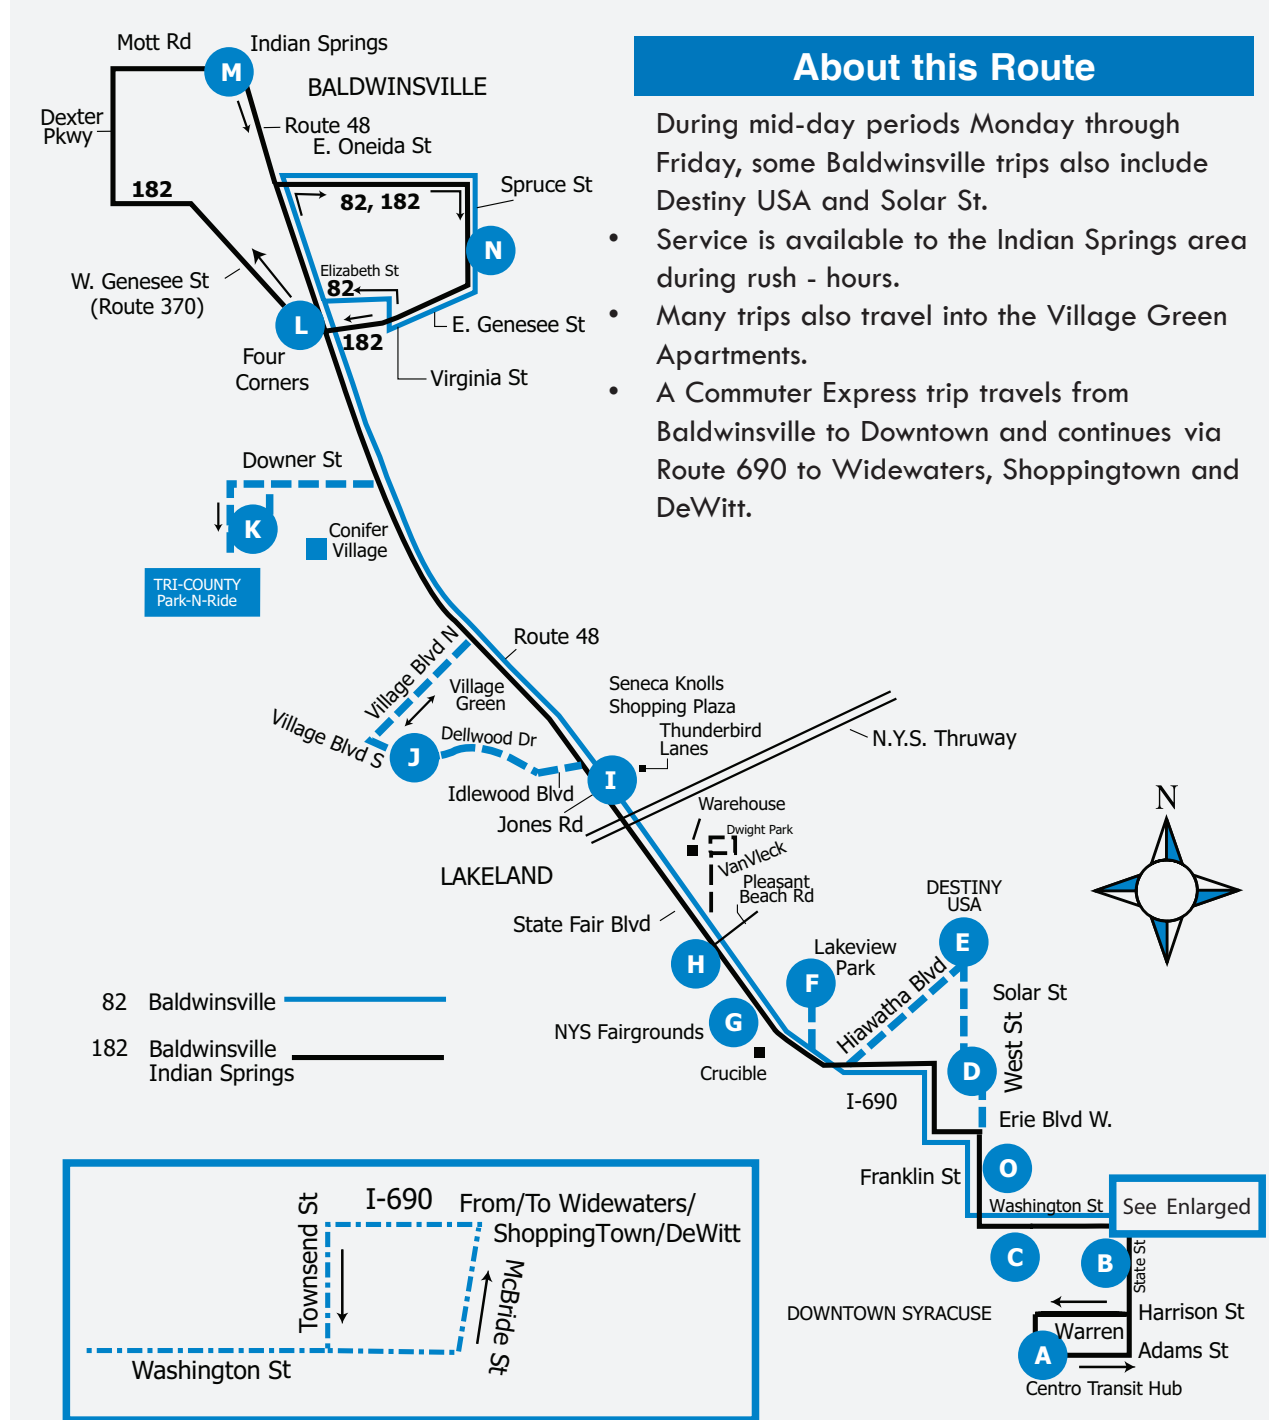

Baldwinsville Lakeland

Serving:

- Indian Springs
- Tri-County Mall
- Conifer Village Apts
- Seneca Knolls
- Village Green Apts
- NYS Fairgrounds
- Lakeview Park **(NEW)**
- Crucible Industries
- Destiny USA
- Downtown Syracuse

Easy to use, hard to beat.

Reading Schedules

Find a time point on the map closest to where you want to catch the bus. Locate the letter above the timetable shown on the inside. Approximate times the bus will be at that stop are shown underneath each letter.

How to Ride

- Be at your designated bus stop prior to the scheduled departure time.
- Have exact fare ready.
- Pull on rope or push button for stop request.
- Be sure the bus comes to a complete stop before leaving your seat.

Transferring

You may transfer from one route to another route to complete a continuous one-way trip. As you board the first bus and pay your fare, ask the driver for a Transfer. When boarding the second bus, insert the Transfer into the farebox as payment of your fare. Please be aware that the transfers are issued with an expiration time, so you must board the first available bus at your transfer location. Transfers may not be used for return trips on the same line. Transfers do not count towards additional zone costs on your trip.

Code of Conduct

Fares & Passes

ZONE 1

Adult Fare	
Adults (10-64).....	$ 2.00
Reduced Fare	
Children (6-9).....	$1.00
Seniors (65+)*.....	$1.00
Persons with Disabilities*.....	$1.00
Children (Under 6) **.....	FREE
Transfers.....	FREE

* Must show a valid Centro Reduced Fare ID or a Medicare card and Photo ID upon boarding.
** Must be accompanied by an adult.

EXACT FARE REQUIRED

Centro Ride Passes