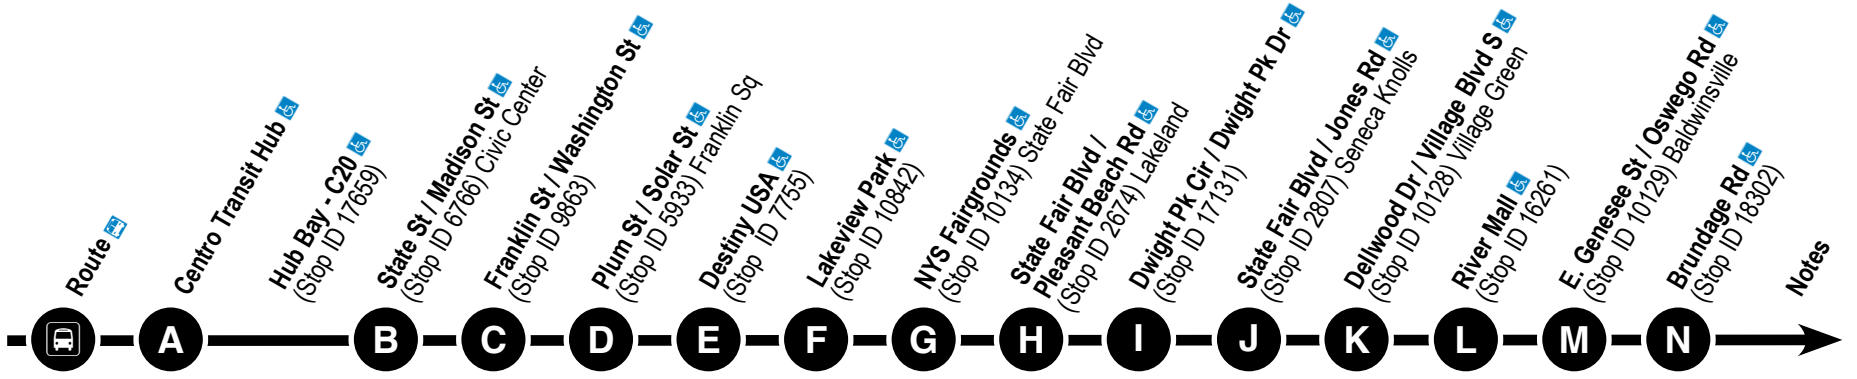

Effective:
March 7, 2022

Sy 82

Baldwinsville

Also Serving:

- Destiny USA
- Lakeview Park
- NYS Fairgrounds
- Village Green Apts
- River Mall

www.centro.org

Route Map

Downtown to Baldwinsville

NOTES

PM times are in **Bold**.

1 - This trip travels Van Vleck Rd to Dwight Park.

Baldwinsville to Downtown

MONDAY – FRIDAY

82	5:59	6:06	6:14	6:21	6:31	----	6:37	6:40	----	----	6:46	6:49	C20	6:55	40	
82	7:55	8:02	8:10	8:17	8:27	----	8:33	8:36	----	----	8:42	8:45	C20	8:51	----	
82	11:55	12:02	12:10	12:17	12:27	----	12:33	12:36	----	----	12:42	12:45	C20	12:51	----	
82	5:03	5:10	5:18	5:25	5:35	5:40	5:46	5:49	----	----	5:55	5:58	C20	6:04	----	1
82	5:35	5:42	5:50	5:57	6:07	----	6:13	6:16	----	----	6:22	6:25	C20	6:31	----	

NOTES

PM times are in **Bold**.

1 - This trip travels Van Vleck Rd to Dwight Park.