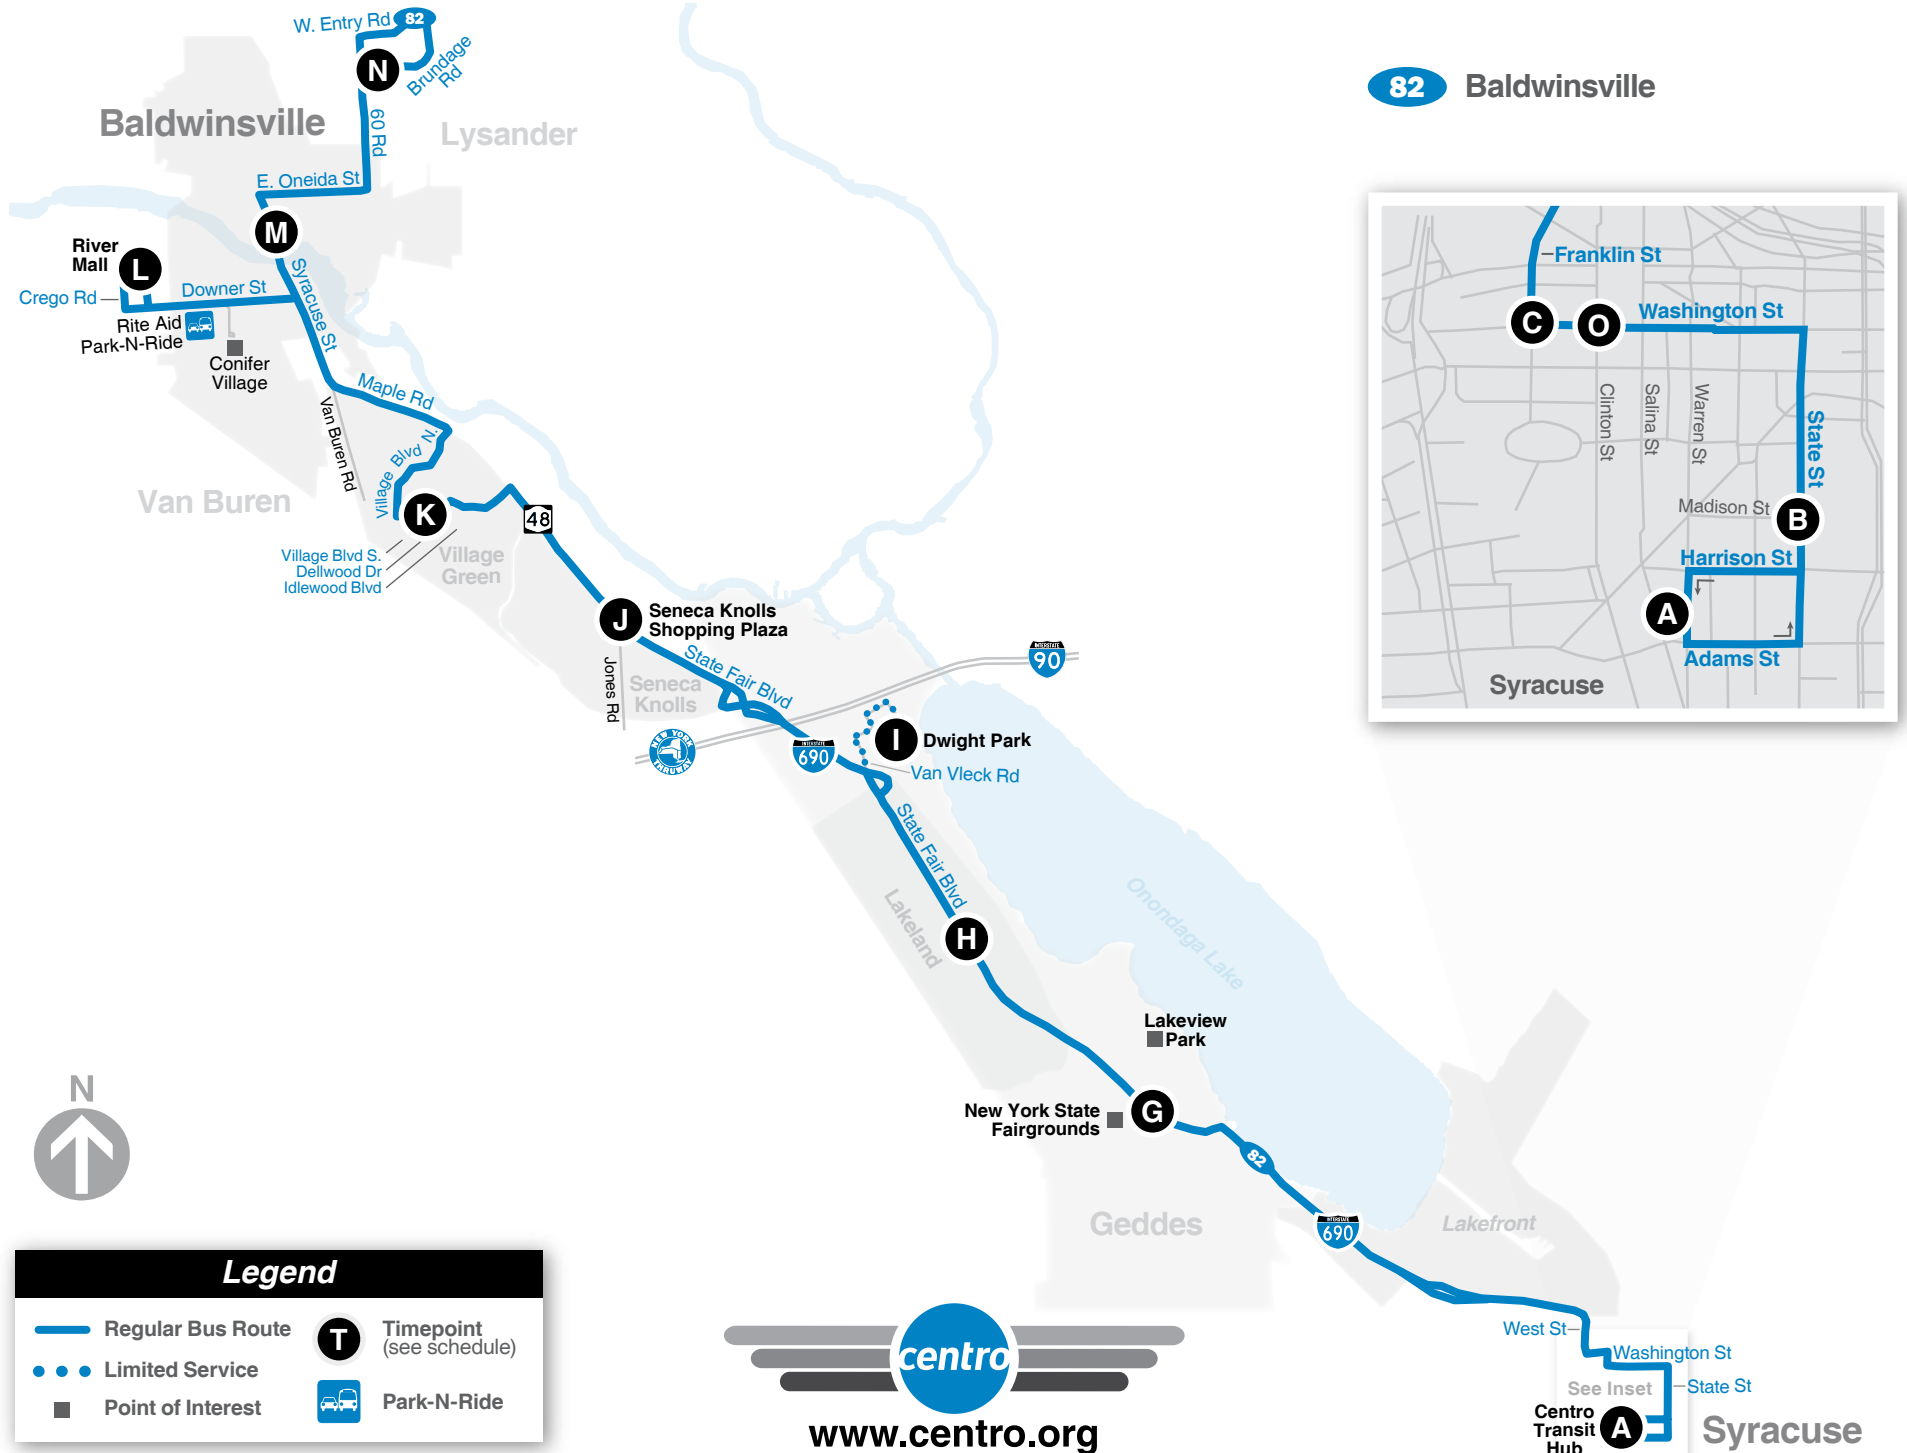

Effective:
March 7, 2022

Sy 82

Baldwinsville

Also Serving:

- Destiny USA
- Lakeview Park
- NYS Fairgrounds
- Village Green Apts
- River Mall

www.centro.org

Route Map

Downtown to Baldwinsville

NOTES

PM times are in **Bold**.

1 - This trip travels Van Vleck Rd to Dwight Park.

Baldwinsville to Downtown

MONDAY – FRIDAY

82	5:59	6:06	6:14	6:21	6:31	----	6:37	6:40	----	----	6:46	6:49	C20	6:55	40	
82	7:55	8:02	8:10	8:17	8:27	----	8:33	8:36	----	----	8:42	8:45	C20	8:51	----	
82	11:55	12:02	12:10	12:17	12:27	----	12:33	12:36	----	----	12:42	12:45	C20	12:51	----	
82	5:03	5:10	5:18	5:25	5:35	5:40	5:46	5:49	----	----	5:55	5:58	C20	6:04	----	1
82	5:35	5:42	5:50	5:57	6:07	----	6:13	6:16	----	----	6:22	6:25	C20	6:31	----	

NOTES

PM times are in **Bold**.

1 - This trip travels Van Vleck Rd to Dwight Park.