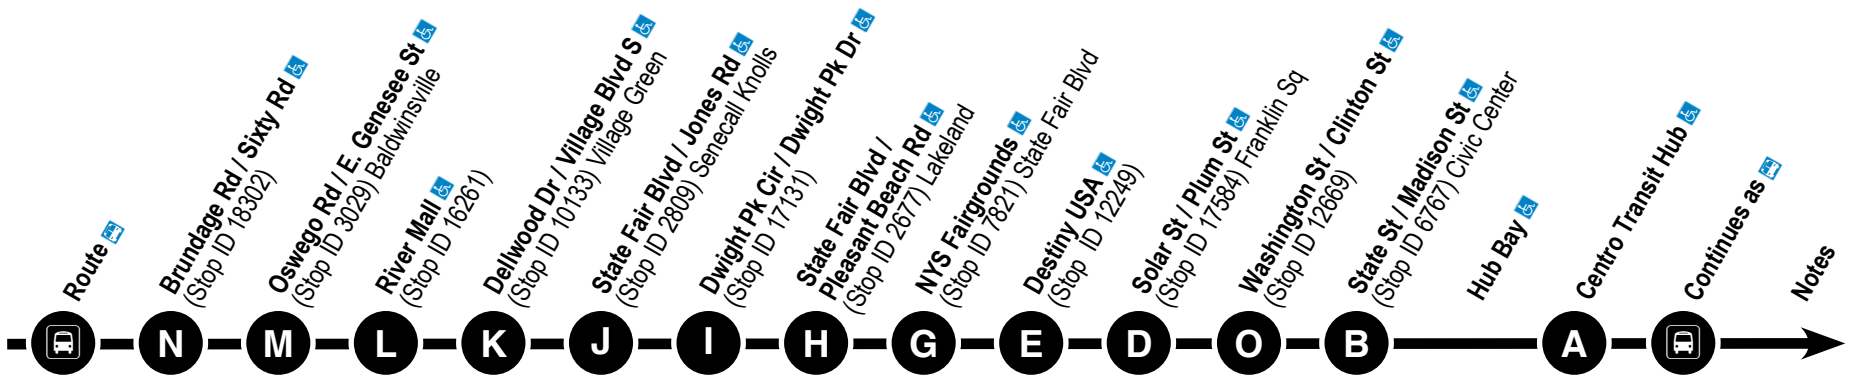

NOTES

PM times are in **Bold**.

1 - This trip travels Van Vleck Rd to Dwight Park.

Baldwinsville to Downtown

MONDAY – FRIDAY

82	5:59	6:06	6:14	6:21	6:31	----	6:37	6:40	----	----	6:46	6:49	C20	6:55	40	
82	7:55	8:02	8:10	8:17	8:27	----	8:33	8:36	----	----	8:42	8:45	C20	8:51	----	
82	11:55	12:02	12:10	12:17	12:27	----	12:33	12:36	----	----	12:42	12:45	C20	12:51	----	
82	5:03	5:10	5:18	5:25	5:35	5:40	5:46	5:49	----	----	5:55	5:58	C20	6:04	----	1
82	5:35	5:42	5:50	5:57	6:07	----	6:13	6:16	----	----	6:22	6:25	C20	6:31	----	

NOTES

PM times are in **Bold**.

1 - This trip travels Van Vleck Rd to Dwight Park.