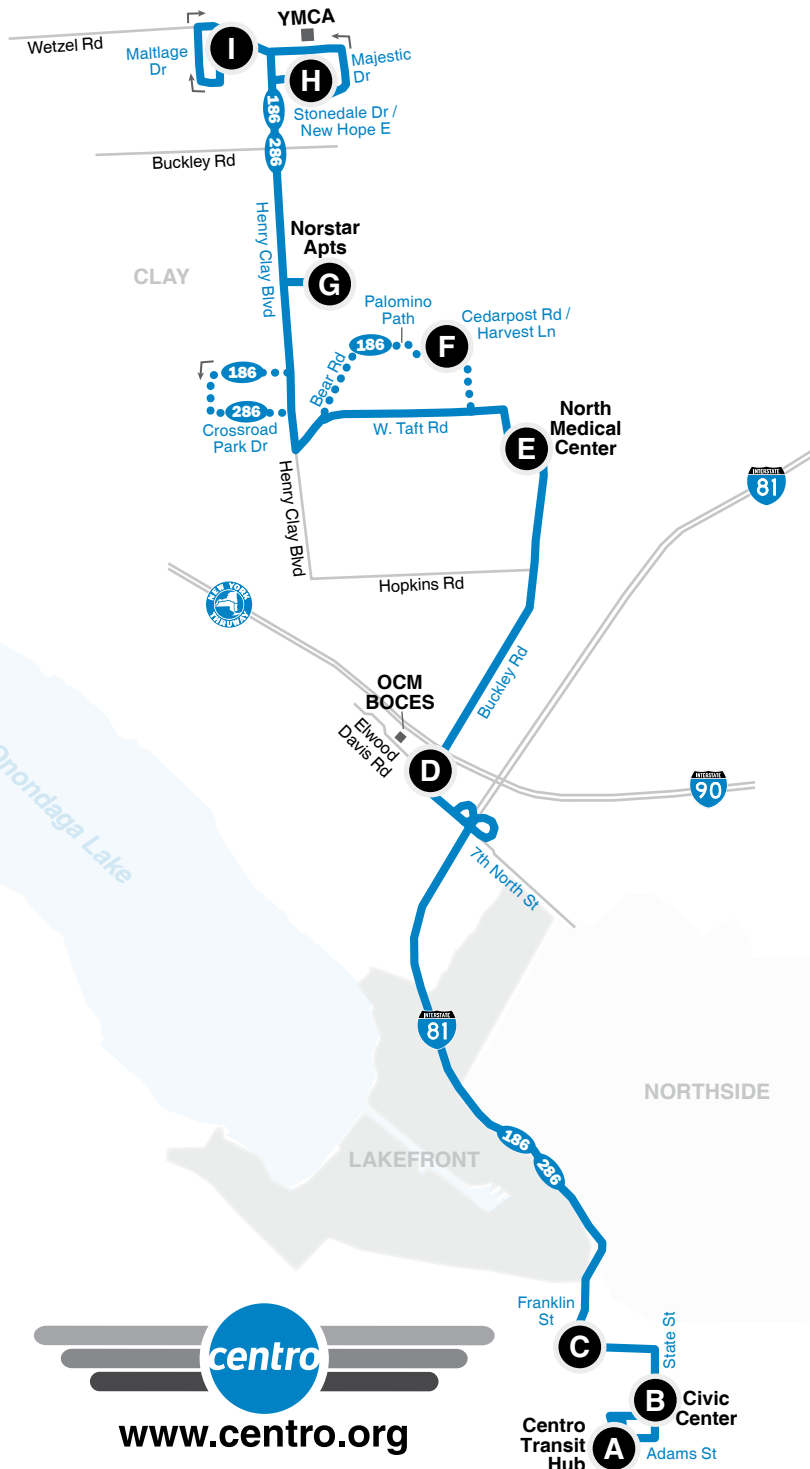

## Route Map

**186** Henry Clay Blvd - Wetzel Rd

**286** Henry Clay Blvd - Wetzel Rd

## Downtown to Henry Clay Blvd

## Henry Clay Blvd to Downtown

### NOTES

PM times are in **Bold**.

This trip operates on Crossroads Park Dr.