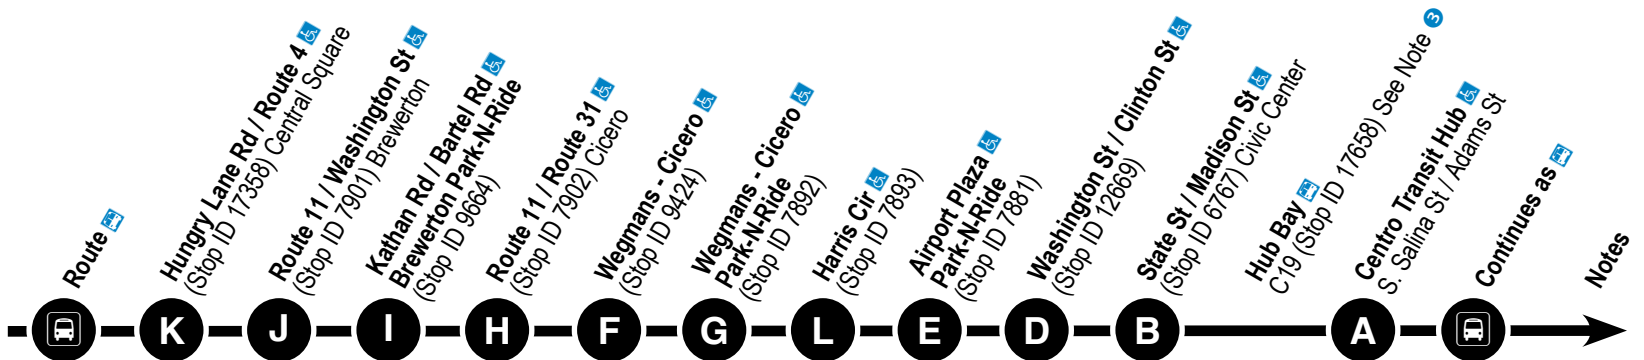

### NOTES

PM times are in **Bold**.

**1** - This trip will exit I-81 at Cicero to alight customers at Pardee Rd /Rte 31 upon request.

## Central Square to Downtown