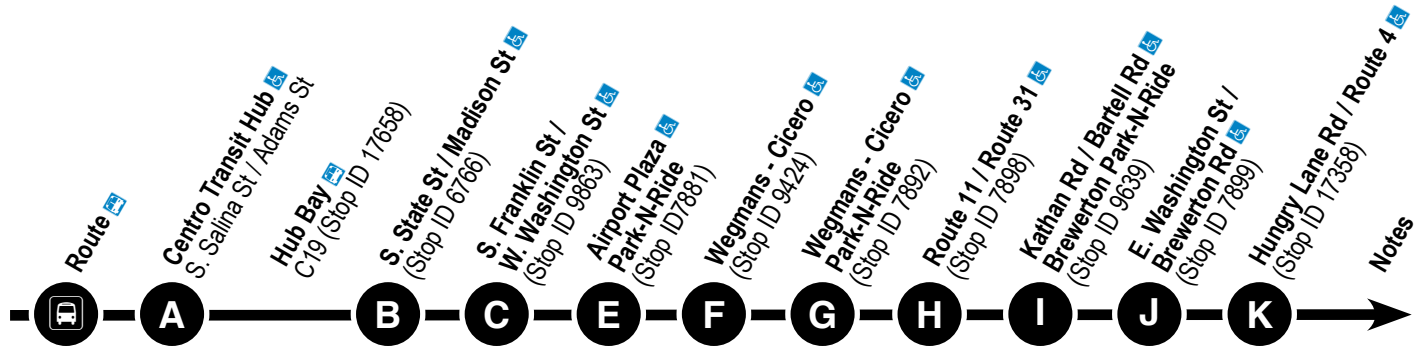

### Also Serving:

- Brewerton
- Cicero
- Sacred Heart Apts
- Wegmans Park-N-Ride
- Downtown Syracuse
- Upstate University Hospital
- Syracuse University

[www.centro.org](http://www.centro.org)

## Route Map

**288** N. Syracuse - Cicero - Central Square

**388** Central Square

**388X** Central Square Express

### Legend

- Regular Bus Route
- Limited Service
- Point of Interest
- T** Timepoint (see schedule)
- Park-N-Ride

[www.centro.org](http://www.centro.org)

## Downtown to Central Square