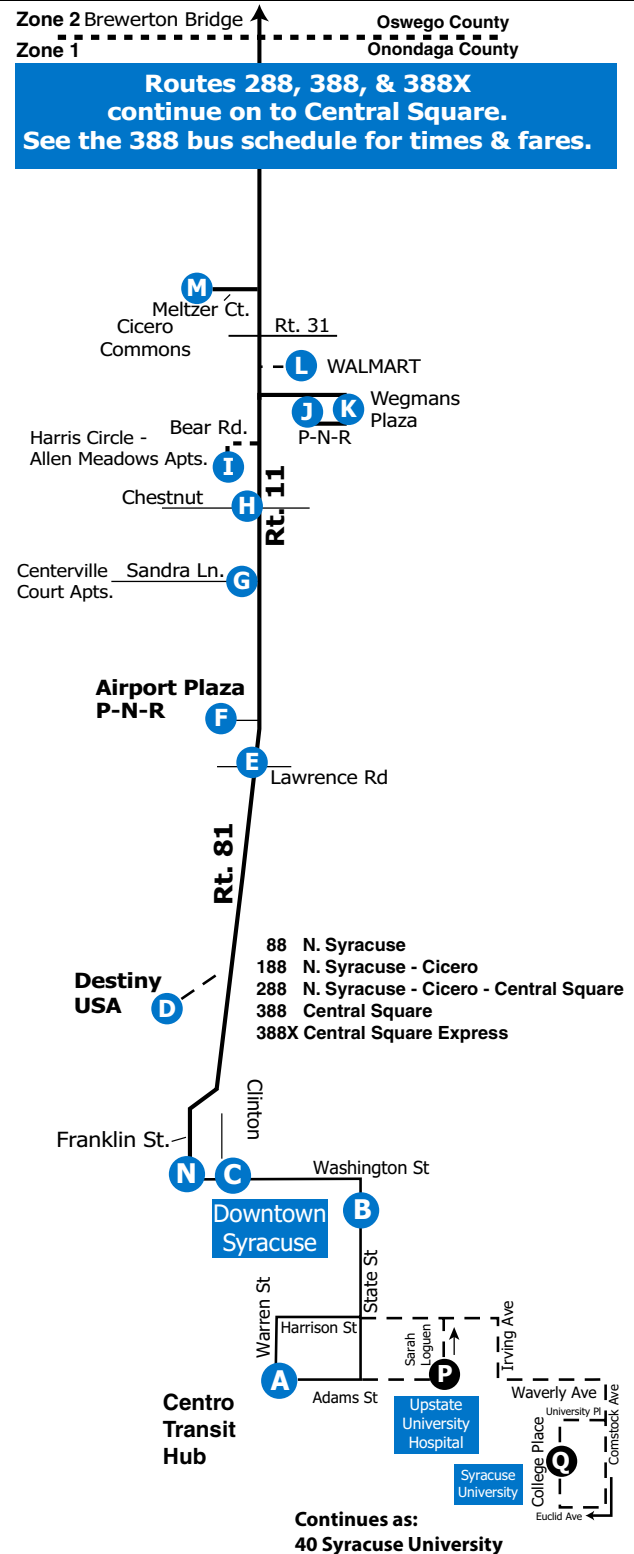

88 / 188 / 288
388 / 388X

N. Syracuse Cicero

Serving:

- Cicero Commons
- Walmart
- Wegmans Park-N-Ride
- Allen Meadows Apts
- Centerville Court Apts
- Airport Plaza Park-N-Ride
- Destiny USA
- Downtown Syracuse
- Upstate University Hospital
- Syracuse University

ROUTE MAP

Reading Schedules

Find a time point on the map closest to where you want to catch the bus. Locate the letter above the timetable shown on the inside.

Approximate times the bus will be at that stop are shown underneath each letter.

How to Ride

- Be at your designated bus stop prior to the scheduled departure time.
- Have exact fare ready.
- Pull on rope or push button for stop request.
- Be sure the bus comes to a complete stop before leaving your seat.

Transferring

You may transfer from one route to another route to complete a continuous one-way trip. As you board the first bus and pay your fare, ask the driver for a Transfer. When boarding the second bus, insert the Transfer into the farebox as payment of your fare. Please be aware that the transfers are issued with an expiration time, so you must board the first available bus at your transfer location. Transfers may not be used for return trips on the same line. Transfers do not count towards additional zone costs on your trip.