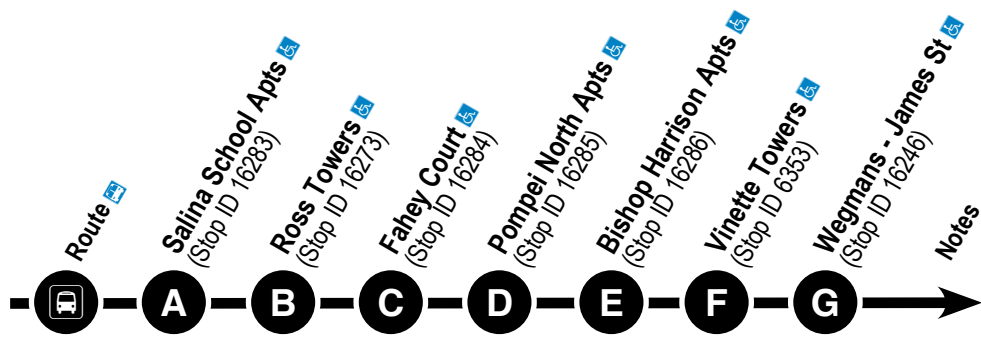

To Wegmans

WEDNESDAY

190	9:15	9:30	9:40	---	---	---	---	---	9:45
190	---	---	---	10:00	10:05	---	---	---	10:15
190	---	---	---	---	---	10:25	10:30	10:35	10:45

From Wegmans

WEDNESDAY

190	9:15	9:30	9:40	---	---	---	---	---	9:45
190	---	---	---	10:00	10:05	---	---	---	10:15
190	---	---	---	---	---	10:25	10:30	10:35	10:45

To Wegmans

WEDNESDAY

290	9:20	9:30	---	---	---	---	9:45
290	---	---	10:10	10:15	10:20	10:30	10:45

To Wegmans

WEDNESDAY

290	11:00	11:15	11:25	---	---	---	---
290	12:00	---	---	12:10	12:20	12:25	12:30

HOLIDAYS

From Wegmans

WEDNESDAY

590	11:15	11:20	---	---	---	---	---
590	11:50	---	12:00	12:10	12:20	---	---
590	12:30	---	---	---	---	12:35	---
590	12:55	---	---	---	---	---	1:05

To Wegmans

THURSDAY

390	9:25	9:40	---	---	---	---	---	10:00
390	---	---	10:15	10:25	10:27	10:29	10:31	10:50