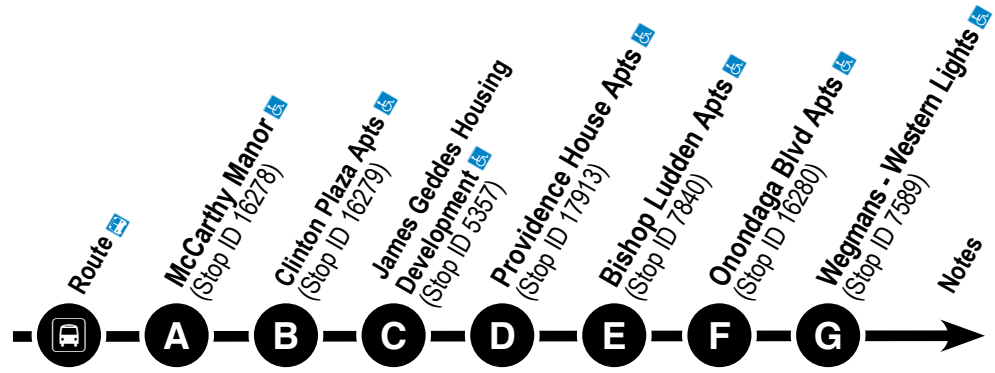

To Wegmans

WEDNESDAY

190	9:15	9:30	9:40	---	---	---	---	---	9:45
190	---	---	---	10:00	10:05	---	---	---	10:15
190	---	---	---	---	---	10:25	10:30	10:35	10:45

From Wegmans

WEDNESDAY

190	9:15	9:30	9:40	---	---	---	---	---	9:45
190	---	---	---	10:00	10:05	---	---	---	10:15
190	---	---	---	---	---	10:25	10:30	10:35	10:45

To Wegmans

WEDNESDAY

290	9:20	9:30	---	---	---	---	9:45
290	---	---	10:10	10:15	10:20	10:30	10:45

To Wegmans

WEDNESDAY

290	11:00	11:15	11:25	---	---	---	---
290	12:00	---	---	12:10	12:20	12:25	12:30

HOLIDAYS

No service on: **New Year's Day** (observed), **Memorial Day**, **4th of July** (observed), **Labor Day**, **Thanksgiving**, or **Christmas** (observed).

To Wegmans

WEDNESDAY

590	9:10	9:20	9:25	---	---	---	9:45
590	---	---	---	9:50	---	---	10:00
590	---	---	---	---	10:45	---	11:00
590	---	---	---	---	---	11:05	11:10

From Wegmans

WEDNESDAY

590	11:15	11:20	---	---	---	---	---
590	11:50	---	12:00	12:10	12:20	---	---
590	12:30	---	---	---	---	12:35	---
590	12:55	---	---	---	---	---	1:05

To Wegmans

THURSDAY

390	9:25	9:40	---	---	---	---	---	10:00
390	---	---	10:15	10:25	10:27	10:29	10:31	10:50