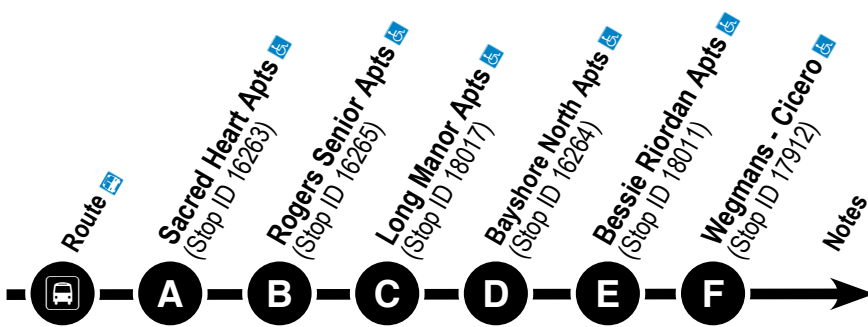

#GoCentroBus

Effective:
March 7, 2022

Sy 90

Wegmans Shopper

Serving:

- Wegmans - James St
- Wegmans - Cicero
- Wegmans - W. Lights
- Wegmans - DeWitt

www.centro.org

To Wegmans

TUESDAY

90	9:15	9:20	9:25	9:30	9:45	---	9:50
90	---	---	---	---	---	10:00	10:10

From Wegmans

TUESDAY

90	10:50	11:00	11:10	11:20	11:25	11:30	---
90	11:50	---	---	---	---	---	12:00

To Wegmans

TUESDAY

890	11:30	---	---	---	---	11:40
890	---	12:00	12:00	12:05	---	12:20
890	---	---	---	---	12:45	1:00

To Wegmans

WEDNESDAY

190	9:15	9:30	9:40	---	---	---	---	---	9:45
190	---	---	---	10:00	10:05	---	---	---	10:15
190	---	---	---	---	---	10:25	10:30	10:35	10:45

From Wegmans

WEDNESDAY

190	9:15	9:30	9:40	---	---	---	---	---	9:45
190	---	---	---	10:00	10:05	---	---	---	10:15
190	---	---	---	---	---	10:25	10:30	10:35	10:45

To Wegmans

WEDNESDAY

290	9:20	9:30	---	---	---	---	9:45
290	---	---	10:10	10:15	10:20	10:30	10:45

To Wegmans

WEDNESDAY

290	11:00	11:15	11:25	---	---	---	---
290	12:00	---	---	12:10	12:20	12:25	12:30

HOLIDAYS