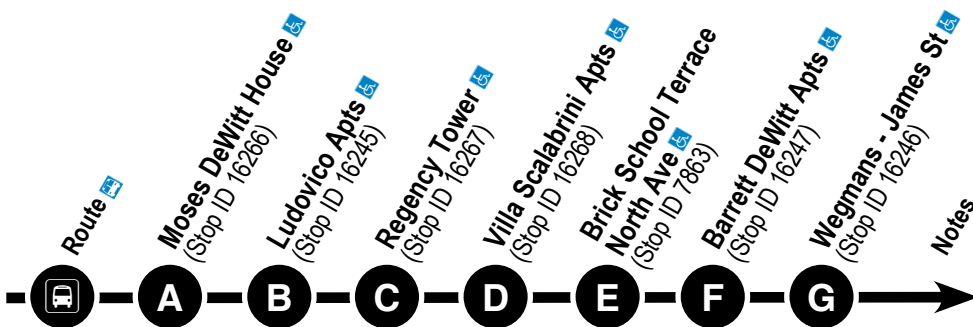

#GoCentroBus

Effective:
March 7, 2022

Sy 90

Wegmans Shopper

Serving:

- Wegmans - James St
- Wegmans - Cicero
- Wegmans - W. Lights
- Wegmans - DeWitt

www.centro.org

To Wegmans

TUESDAY

90	9:15	9:20	9:25	9:30	9:45	---	9:50
90	---	---	---	---	---	10:00	10:10

From Wegmans

TUESDAY

90	10:50	11:00	11:10	11:20	11:25	11:30	---
90	11:50	---	---	---	---	---	12:00

To Wegmans

TUESDAY

890	11:30	---	---	---	---	11:40
890	---	12:00	12:00	12:05	---	12:20
890	---	---	---	---	12:45	1:00

To Wegmans

WEDNESDAY

190	9:15	9:30	9:40	---	---	---	---	---	9:45
190	---	---	---	10:00	10:05	---	---	---	10:15
190	---	---	---	---	---	10:25	10:30	10:35	10:45

From Wegmans

WEDNESDAY

190	9:15	9:30	9:40	---	---	---	---	---	9:45
190	---	---	---	10:00	10:05	---	---	---	10:15
190	---	---	---	---	---	10:25	10:30	10:35	10:45

To Wegmans

WEDNESDAY

290	9:20	9:30	---	---	---	---	9:45
290	---	---	10:10	10:15	10:20	10:30	10:45

To Wegmans

WEDNESDAY

290	11:00	11:15	11:25	---	---	---	---
290	12:00	---	---	12:10	12:20	12:25	12:30

HOLIDAYS