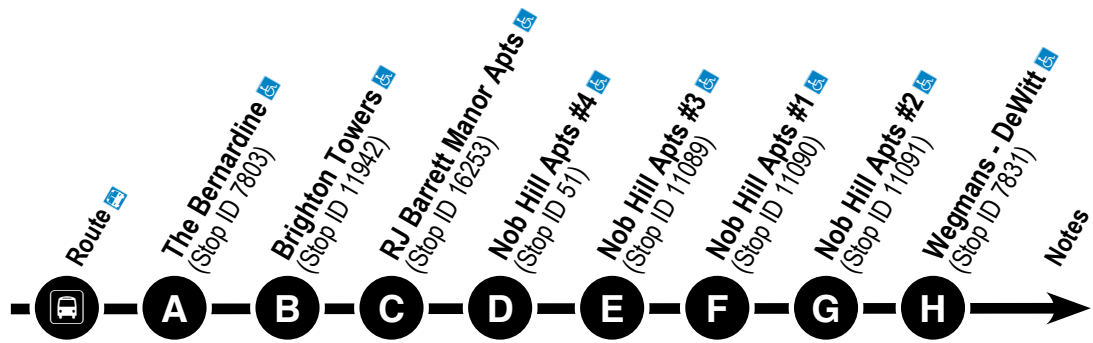

To Wegmans

WEDNESDAY

290	9:20	9:30	---	---	---	---	9:45
290	---	---	10:10	10:15	10:20	10:30	10:45

To Wegmans

WEDNESDAY

290	11:00	11:15	11:25	---	---	---	---
290	12:00	---	---	12:10	12:20	12:25	12:30

HOLIDAYS

No service on: **New Year's Day** (observed), **Memorial Day**, **4th of July** (observed), **Labor Day**, **Thanksgiving**, or **Christmas** (observed).

To Wegmans

WEDNESDAY

590	9:10	9:20	9:25	---	---	---	9:45
590	---	---	---	9:50	---	---	10:00
590	---	---	---	---	10:45	---	11:00
590	---	---	---	---	---	11:05	11:10

From Wegmans

WEDNESDAY

590	11:15	11:20	---	---	---	---	---
590	11:50	---	12:00	12:10	12:20	---	---
590	12:30	---	---	---	---	12:35	---
590	12:55	---	---	---	---	---	1:05

To Wegmans

THURSDAY

390	9:25	9:40	---	---	---	---	---	10:00
390	---	---	10:15	10:25	10:27	10:29	10:31	10:50

To Wegmans

THURSDAY						
690	9:25	9:35	9:40	----	----	9:55
690	----	----	----	10:20	10:35	10:50

From Wegmans

THURSDAY						
690	11:00	11:15	11:25	11:35	----	----
690	12:05	----	----	----	12:25	12:40

To Wegmans