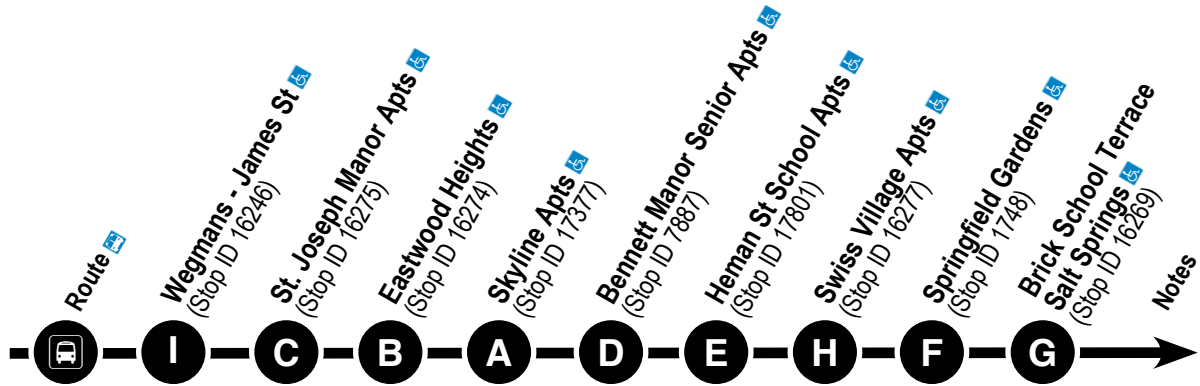

#GoCentroBus

Effective:
March 7, 2022

Sy 90

Wegmans Shopper

Serving:

- Wegmans - James St
- Wegmans - Cicero
- Wegmans - W. Lights
- Wegmans - DeWitt

www.centro.org

To Wegmans

From Wegmans

TUESDAY

890	1:05	1:20	---	---	---	---
890	1:40	---	1:50	1:55	2:00	---
890	2:15	---	---	---	---	2:35

HOLIDAYS

No service on: New Year's Day (observed), Memorial Day, 4th of July (observed), Labor Day, Thanksgiving, or Christmas (observed).

To Wegmans

WEDNESDAY

190	9:15	9:30	9:40	---	---	---	---	---	9:45
190	---	---	---	10:00	10:05	---	---	---	10:15
190	---	---	---	---	---	10:25	10:30	10:35	10:45

From Wegmans

WEDNESDAY

190	9:15	9:30	9:40	---	---	---	---	---	9:45
190	---	---	---	10:00	10:05	---	---	---	10:15
190	---	---	---	---	---	10:25	10:30	10:35	10:45

To Wegmans

WEDNESDAY

290	9:20	9:30	---	---	---	---	9:45
290	---	---	10:10	10:15	10:20	10:30	10:45

To Wegmans

WEDNESDAY

290	11:00	11:15	11:25	---	---	---	---
290	12:00	---	---	12:10	12:20	12:25	12:30

HOLIDAYS