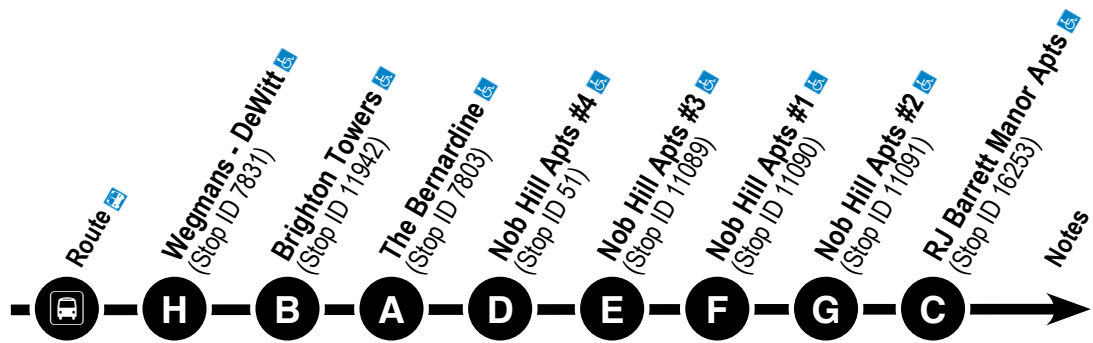

To Wegmans

WEDNESDAY

290	9:20	9:30	---	---	---	---	9:45
290	---	---	10:10	10:15	10:20	10:30	10:45

To Wegmans

WEDNESDAY

290	11:00	11:15	11:25	---	---	---	---
290	12:00	---	---	12:10	12:20	12:25	12:30

HOLIDAYS

From Wegmans

WEDNESDAY

590	11:15	11:20	---	---	---	---	---
590	11:50	---	12:00	12:10	12:20	---	---
590	12:30	---	---	---	---	12:35	---
590	12:55	---	---	---	---	---	1:05

To Wegmans

THURSDAY

390	9:25	9:40	---	---	---	---	---	10:00
390	---	---	10:15	10:25	10:27	10:29	10:31	10:50

From Wegmans

THURSDAY

390	11:00	11:10	11:20	---	---	---	---	---
390	11:35	11:50	---	---	---	---	---	---
390	12:15	---	---	12:30	12:32	12:34	12:36	12:41

HOLIDAYS

No service on: **New Year's Day** (observed), **Memorial Day**, **4th of July** (observed), **Labor Day**, **Thanksgiving**, or **Christmas** (observed).

To Wegmans

THURSDAY						
690	9:25	9:35	9:40	----	----	9:55
690	----	----	----	10:20	10:35	10:50

From Wegmans

THURSDAY						
690	11:00	11:15	11:25	11:35	----	----
690	12:05	----	----	----	12:25	12:40

To Wegmans