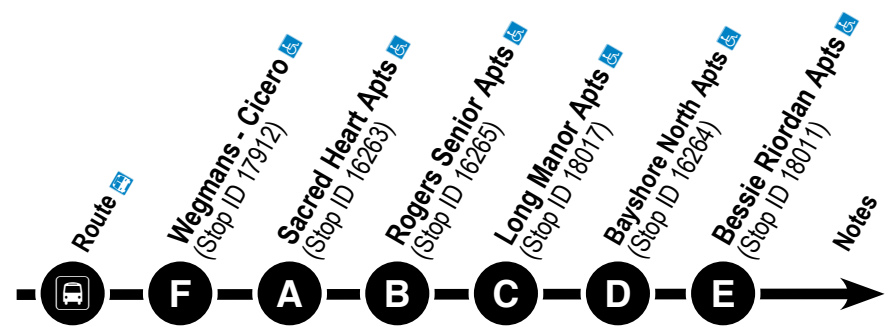

From Wegmans

TUESDAY

890	1:05	1:20	---	---	---	---
890	1:40	---	1:50	1:55	2:00	---
890	2:15	---	---	---	---	2:35

HOLIDAYS

No service on: New Year's Day (observed), Memorial Day, 4th of July (observed), Labor Day, Thanksgiving, or Christmas (observed).