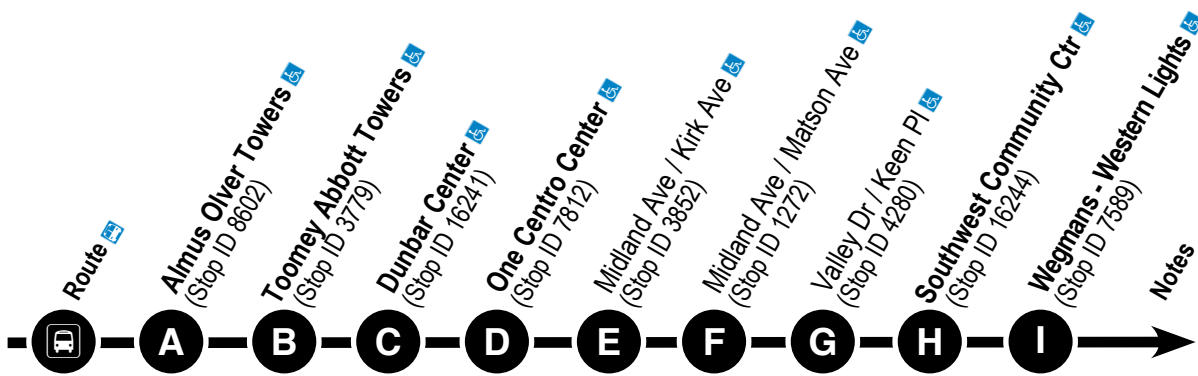

From Wegmans

WEDNESDAY

590	11:15	11:20	---	---	---	---	---
590	11:50	---	12:00	12:10	12:20	---	---
590	12:30	---	---	---	---	12:35	---
590	12:55	---	---	---	---	---	1:05

To Wegmans

THURSDAY

390	9:25	9:40	---	---	---	---	---	10:00
390	---	---	10:15	10:25	10:27	10:29	10:31	10:50

From Wegmans

THURSDAY

390	11:00	11:10	11:20	---	---	---	---	---
390	11:35	11:50	---	---	---	---	---	---
390	12:15	---	---	12:30	12:32	12:34	12:36	12:41

HOLIDAYS

No service on: **New Year's Day** (observed), **Memorial Day**, **4th of July** (observed), **Labor Day**, **Thanksgiving**, or **Christmas** (observed).

To Wegmans

THURSDAY						
690	9:25	9:35	9:40	----	----	9:55
690	----	----	----	10:20	10:35	10:50

From Wegmans

THURSDAY						
690	11:00	11:15	11:25	11:35	----	----
690	12:05	----	----	----	12:25	12:40

To Wegmans

FRIDAY									
790	6:30	6:31	6:35	6:37	6:40	6:45	6:47	6:50	7:05

To Wegmans

FRIDAY									
790	8:15	8:30	8:33	8:35	8:40	8:43	8:45	8:49	8:50

HOLIDAYS

No service on: **New Year's Day** (observed), **Memorial Day**, **4th of July** (observed), **Labor Day**, **Thanksgiving**, or **Christmas** (observed).