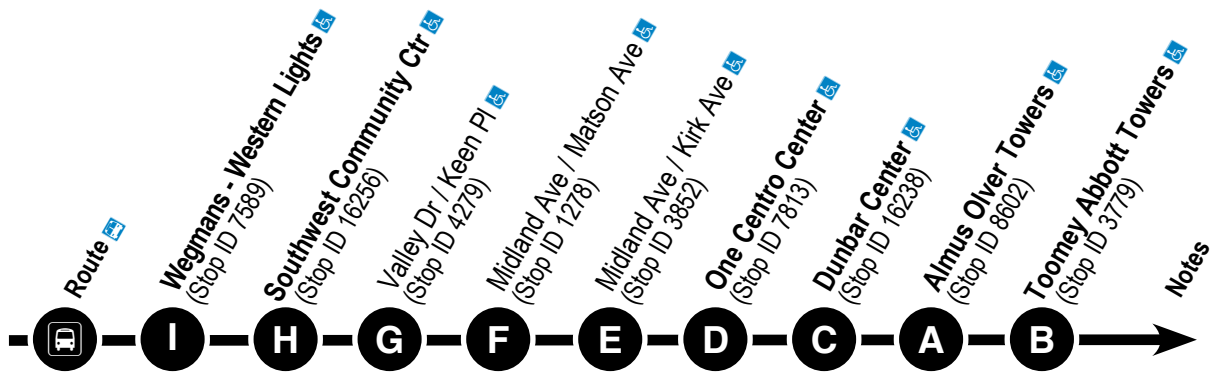

From Wegmans

WEDNESDAY

590	11:15	11:20	---	---	---	---	---
590	11:50	---	12:00	12:10	12:20	---	---
590	12:30	---	---	---	---	12:35	---
590	12:55	---	---	---	---	---	1:05

To Wegmans

THURSDAY

390	9:25	9:40	---	---	---	---	---	10:00
390	---	---	10:15	10:25	10:27	10:29	10:31	10:50

From Wegmans

THURSDAY

390	11:00	11:10	11:20	---	---	---	---	---
390	11:35	11:50	---	---	---	---	---	---
390	12:15	---	---	12:30	12:32	12:34	12:36	12:41

HOLIDAYS

No service on: **New Year's Day** (observed), **Memorial Day**, **4th of July** (observed), **Labor Day**, **Thanksgiving**, or **Christmas** (observed).

To Wegmans

THURSDAY						
690	9:25	9:35	9:40	----	----	9:55
690	----	----	----	10:20	10:35	10:50

From Wegmans

THURSDAY						
690	11:00	11:15	11:25	11:35	----	----
690	12:05	----	----	----	12:25	12:40

To Wegmans

FRIDAY									
790	6:30	6:31	6:35	6:37	6:40	6:45	6:47	6:50	7:05

To Wegmans

FRIDAY									
790	8:15	8:30	8:33	8:35	8:40	8:43	8:45	8:49	8:50

HOLIDAYS

No service on: **New Year's Day** (observed), **Memorial Day**, **4th of July** (observed), **Labor Day**, **Thanksgiving**, or **Christmas** (observed).