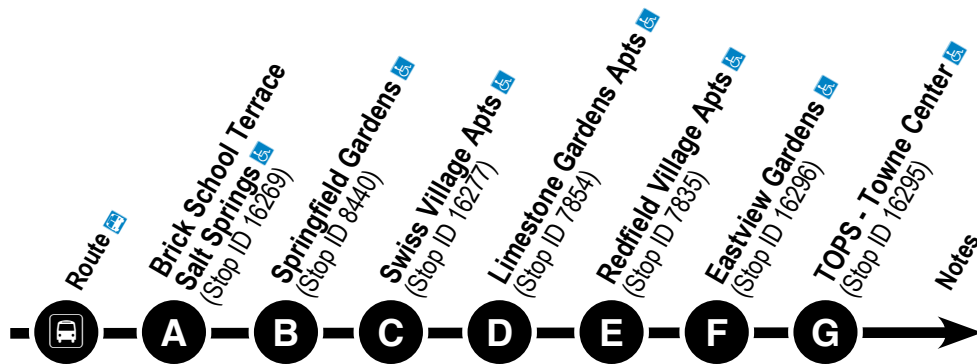

To TOPS

FRIDAY

392	9:15	9:20	9:25	---	---	---	9:35
392	---	---	---	9:45	9:55	---	10:10
392	---	---	---	---	---	10:25	10:40