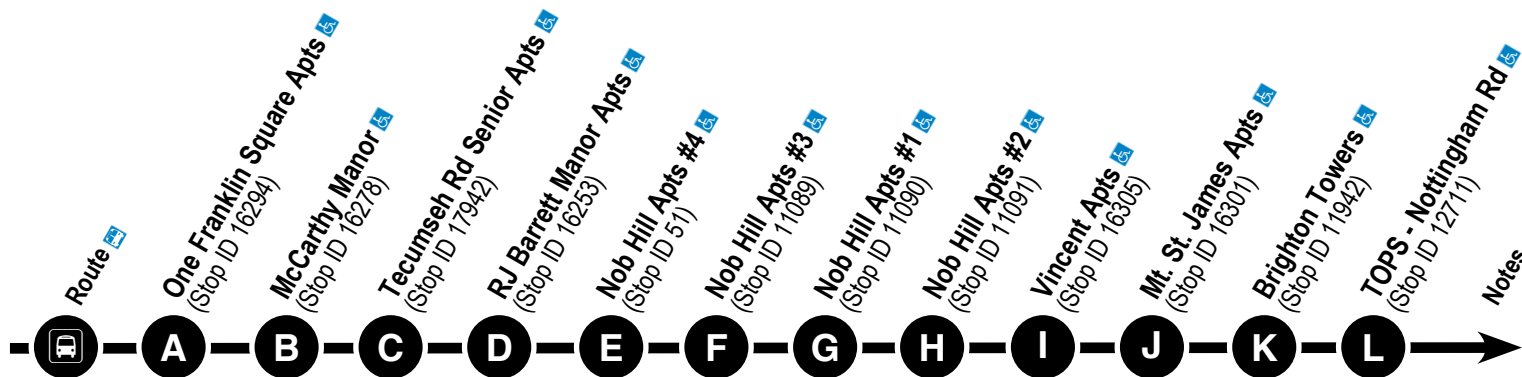

To TOPS

Route	A	B	C	D	E	F	Notes
Regency Towers (Stop ID 16267)							
Villa Scalabrini Apts (Stop ID 16268)							
Ludovico Apts (Stop ID 16245)							
Eastwood Heights (Stop ID 16274)							
St. Joseph Manor Apts (Stop ID 16275)							
TOPS - Shop City Plaza (Stop ID 3675)							
WEDNESDAY							
592	9:15	9:25	----	----	----	9:40	
592	----	----	9:55	10:05	10:15	10:20	

From TOPS

Route	F	A	B	E	D	C	Notes
TOPS - Shop City Plaza (Stop ID 3675)							
Regency Towers (Stop ID 16267)							
Villa Scalabrini Apts (Stop ID 16268)							
St. Joseph Manor Apts (Stop ID 16275)							
Eastwood Heights (Stop ID 16274)							
Ludovico Apts (Stop ID 16245)							
WEDNESDAY							
592	10:40	10:50	11:00	----	----	----	
592	11:20	----	----	11:25	11:35	11:45	

HOLIDAYS

No service on: New Year's Day (observed), Memorial Day, 4th of July (observed), Labor Day, Thanksgiving, or Christmas (observed).

To TOPS

FRIDAY

392	9:15	9:20	9:25	---	---	---	9:35
392	---	---	---	9:45	9:55	---	10:10
392	---	---	---	---	---	10:25	10:40

From TOPS

FRIDAY

392	10:45	10:55	11:00	11:05	---	---	---
392	11:30	---	---	---	11:45	12:05	---
392	12:20	---	---	---	---	---	12:35

To TOPS

FRIDAY

492	8:45	9:00	9:10	---	---	---	---	---	---	---	---	9:15
492	---	---	---	9:30	9:35	9:37	9:39	9:41	9:50	9:51	---	10:00
492	---	---	---	---	---	---	---	---	---	---	10:15	10:30