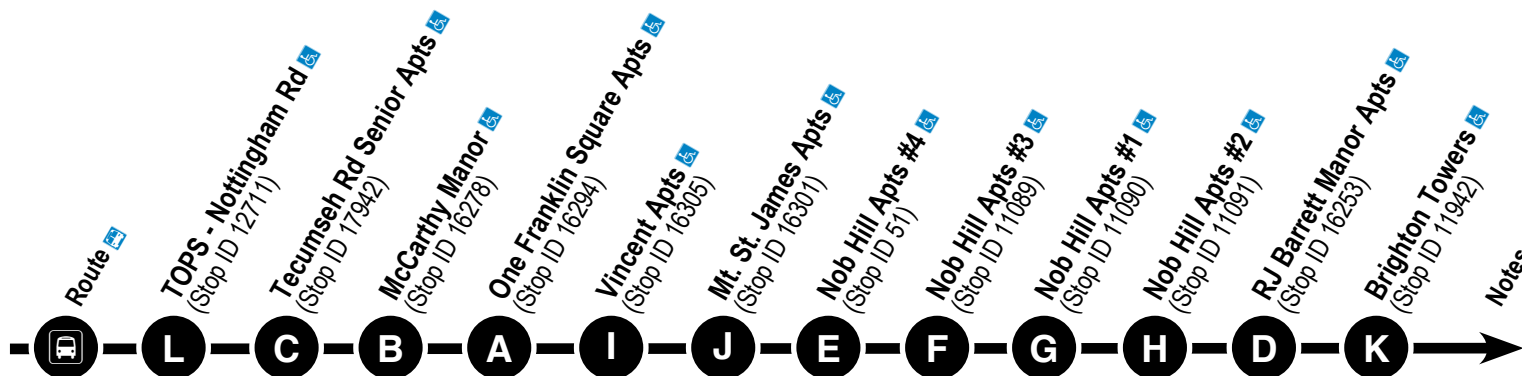

From TOPS

Route	E	A	D	C	B	Notes
TOPS - Airport Plaza (Stop ID 13262)						
Pitcher Hill Apts (Stop ID 16248)						
Centerville Court Apts (Stop ID 7895)						
Malta House Apts (Stop ID 17914)						
Malta Manor Apts (Stop ID 16230)						
TUESDAY						
792	12:35	12:40	----	----	----	
792	1:00	----	1:10	1:15	1:20	

From TOPS

Route	F	A	B	E	D	C	Notes
TOPS - Shop City Plaza (Stop ID 3675)							
Regency Towers (Stop ID 16267)							
Villa Scalabrini Apts (Stop ID 16268)							
St. Joseph Manor Apts (Stop ID 16275)							
Eastwood Heights (Stop ID 16274)							
Ludovico Apts (Stop ID 16245)							
WEDNESDAY							
592	10:40	10:50	11:00	----	----	----	
592	11:20	----	----	11:25	11:35	11:45	

From TOPS

FRIDAY

392	10:45	10:55	11:00	11:05	---	---	---
392	11:30	---	---	---	11:45	12:05	---
392	12:20	---	---	---	---	---	12:35

To TOPS

FRIDAY

492	8:45	9:00	9:10	---	---	---	---	---	---	---	---	9:15
492	---	---	---	9:30	9:35	9:37	9:39	9:41	9:50	9:51	---	10:00
492	---	---	---	---	---	---	---	---	---	---	10:15	10:30

From TOPS

FRIDAY

492	10:35	10:40	10:45	11:00	---	---	---	---	---	---	---	---
492	11:20	---	---	---	11:27	11:28	11:33	11:35	11:37	11:39	11:45	---
492	12:05	---	---	---	---	---	---	---	---	---	---	12:20

HOLIDAYS