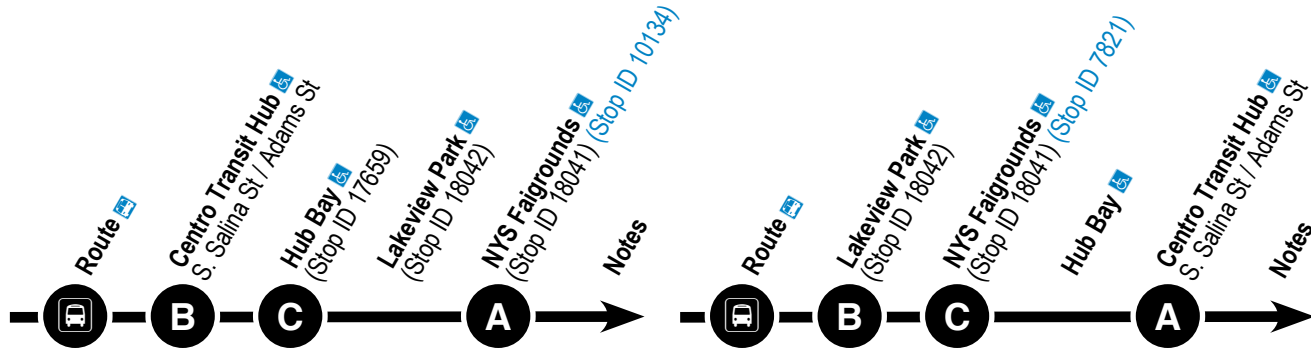

Lakeview Park - Downtown

MONDAY – FRIDAY

82	5:21	C20	----	5:34	1
82	5:51	C20	----	6:04	1
82	7:03	C20	----	7:16	1
82	11:55	C20	12:20	12:23	1
82	2:20	C20	2:47	2:48	1
182	4:10	C20	----	4:25	1
182	5:06	C20	----	5:21	1
182	5:30	C20	----	5:45	1

SATURDAY / SUNDAY

682	9:00	C20	9:10	9:15
682	9:40	C20	9:50	9:55
682	10:20	C20	10:30	10:35
682	11:00	C20	11:10	11:15
682	1:00	C20	1:10	1:15
682	1:40	C20	1:50	1:55
682	2:20	C20	2:30	2:35
682	3:00	C20	3:10	3:15
682	3:40	C20	3:50	3:55
682	4:20	C20	4:30	4:35
682	5:00	C20	5:10	5:15

SUNDAY

682	9:00	C20	9:10	9:15
682	9:40	C20	9:50	9:55
682	10:20	C20	10:30	10:35
682	11:00	C20	11:10	11:15
682	1:00	C20	1:10	1:15
682	1:40	C20	1:50	1:55
682	2:20	C20	2:30	2:35
682	3:00	C20	3:10	3:15
682	3:40	C20	3:50	3:55
682	4:20	C20	4:30	4:35
682	5:00	C20	5:10	5:15

MONDAY – FRIDAY

182	----	6:37	C20	6:50	1
182	----	7:10	A2	7:25	1
182	----	7:53	C20	8:08	1
182	----	8:22	C21	8:40	1
82	----	1:34	C20	2:05	1
82	----	4:04	C20	4:30	1
82	----	5:30	A3	5:44	1
82	----	6:50	C20	7:04	1

SATURDAY

682	9:10	9:20	C20	9:35
682	9:50	10:00	C20	10:15
682	10:30	10:40	C20	10:55
682	11:10	11:20	C20	11:35
682	1:10	1:20	C20	1:35
682	1:50	2:00	C20	2:15
682	2:30	2:40	C20	2:55
682	3:10	3:20	C20	3:35
682	3:50	4:00	C20	4:15
682	4:30	4:40	C20	4:55
682	5:10	5:20	C20	5:35

SUNDAY

682	9:10	9:20	C20	9:35
682	9:50	10:00	C20	10:15
682	10:30	10:40	C20	10:55
682	11:10	11:20	C20	11:35
682	1:10	1:20	C20	1:35
682	1:50	2:00	C20	2:15
682	2:30	2:40	C20	2:55
682	3:10	3:20	C20	3:35
682	3:50	4:00	C20	4:15
682	4:30	4:40	C20	4:55
682	5:10	5:20	C20	5:35

HOLIDAYS

Buses will operate the Sunday schedule on the following holidays: **New Year's Day** (observed), **Memorial Day**, **4th of July** (observed), **Labor Day**, **Thanksgiving**, or **Christmas** (observed).

NOTES

PM times are in **Bold**.

- 1 The weekday stop for the NYS Fairgrounds is located on State Fair Blvd.