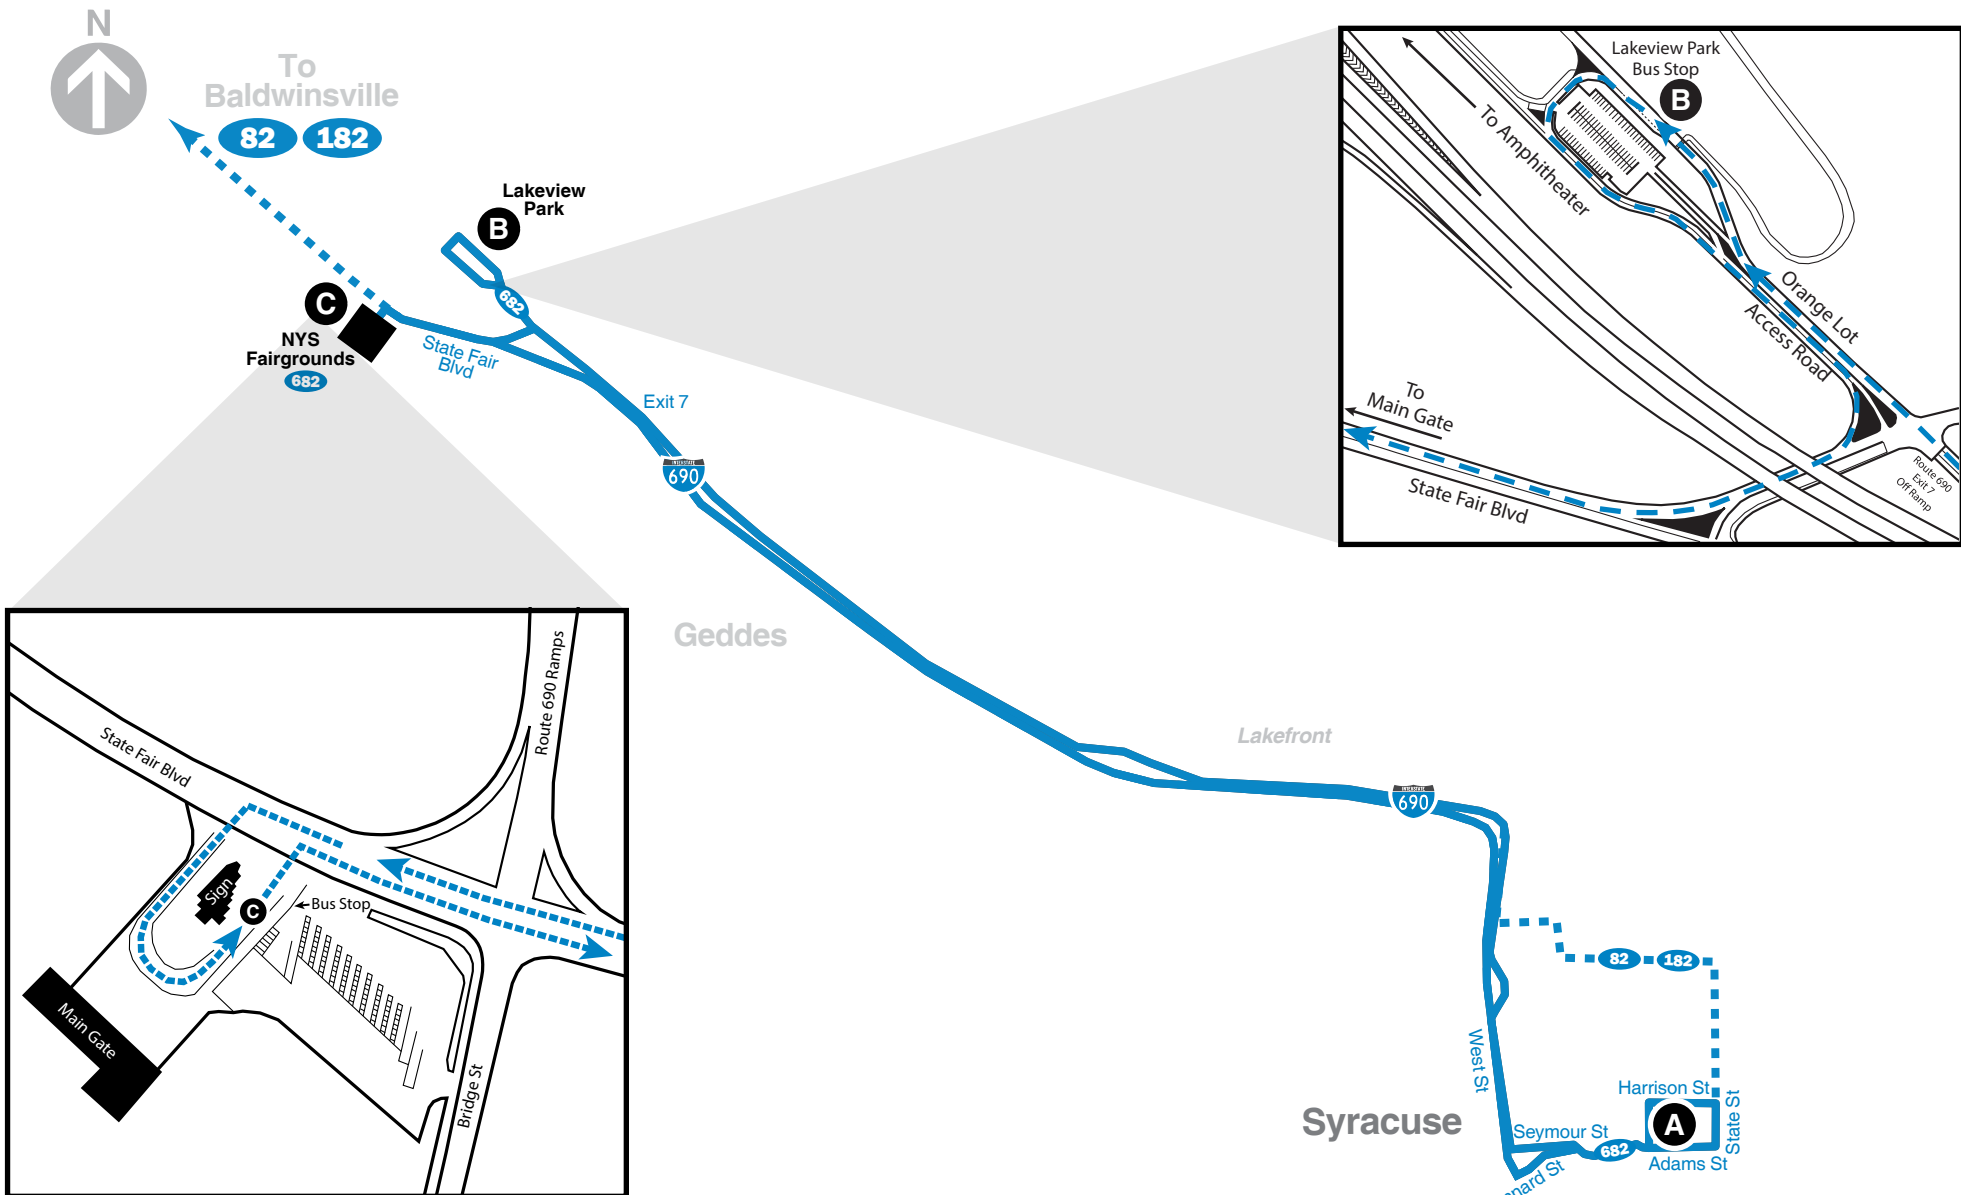

Effective:
May 28, 2022 thru
Sept 18, 2022

Sy 82

Seasonal Service

Lakeview Pk Fairgrounds

Also Serving:

- NYS Fairgrounds
- Lakeview Park
- Downtown Syracuse
- Centro Transit Hub

Alternate service to these locations will operate during the NYS Fair.

Additional public overflow service will be added, as needed, to meet community demand.

www.centro.org

Route Map

Legend

- Regular Bus Route
- Limited Service
- Point of Interest
- T Timepoint (see schedule)
- 🚌 Park-N-Ride