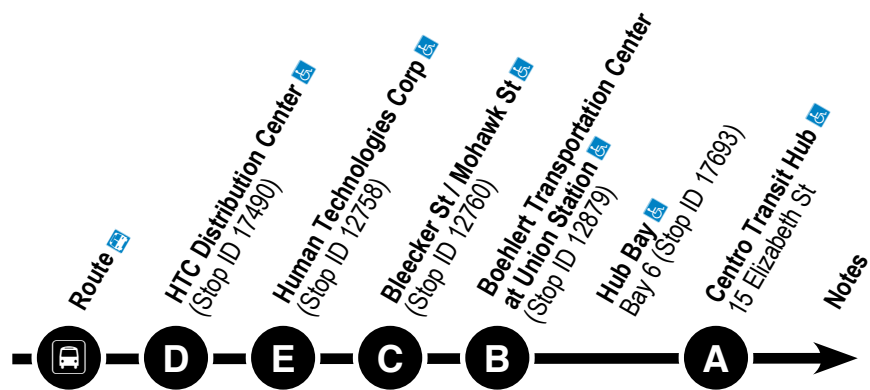

## Route Map

12 Bleecker St

### Legend

- Regular Bus Route
- Limited Service
- Point of Interest
- T Timepoint (see schedule)
- 🚗 Park-N-Ride

MONDAY – FRIDAY						
12	A	B	C	D	E	Notes
5:40	6	---	5:43	---	5:55	
6:15	6	---	6:18	---	6:30	
6:25	6	---	6:28	---	6:40	2
7:00	6	---	7:03	---	7:15	
7:15	6	7:17	7:20	7:29	7:38	
7:45	6	---	7:48	---	8:00	2
8:00	6	---	8:03	8:16	8:23	
8:30	6	---	8:33	---	8:53	
8:45	6	8:47	8:50	---	9:05	
9:15	6	9:17	9:20	---	9:35	
10:00	6	10:02	10:05	10:14	10:23	
10:45	6	10:47	10:50	---	11:05	
11:30	6	11:32	11:35	11:44	11:53	
12:15	6	---	12:18	---	12:30	
1:00	6	---	1:03	1:16	1:23	
1:30	6	---	1:33	---	1:53	1
1:45	6	---	1:48	2:01	2:08	
2:15	6	2:17	2:20	---	2:35	
2:30	6	---	2:33	---	2:45	
3:00	6	---	3:03	3:16	3:20	2
3:15	6	---	3:18	---	3:30	
3:45	6	---	3:48	4:01	4:08	
4:00	6	4:02	4:05	---	4:20	
4:30	6	---	4:33	---	4:45	
4:45	6	---	4:48	---	5:08	1 2
5:15	6	5:17	5:20	---	5:35	
5:42	6	---	5:45	---	5:54	

PM times are in **Bold**.

- 1 This trip operates to the Starting Line Apts via Ontario St, Gilbert St, and Broad St.
- 2 This trip operates to/from the Central Association for the Blind factory located at 2270 Dwyer Ave before arriving at Human Technologies Corp. The Centro Stop ID for the Central Association for the Blind is #18304.