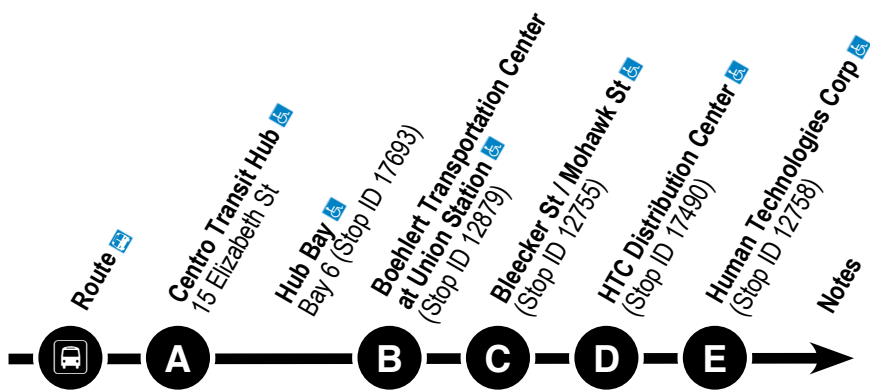

## Route Map

12 Bleecker St

### Legend

- Regular Bus Route
- Limited Service
- Point of Interest
- T Timepoint (see schedule)
- 🚗 Park-N-Ride

MONDAY – FRIDAY						
12	A	B	C	D	E	Notes
5:40	6	---	5:43	---	5:55	
6:15	6	---	6:18	---	6:30	
6:25	6	---	6:28	---	6:40	2
7:00	6	---	7:03	---	7:15	
7:15	6	7:17	7:20	7:29	7:38	
7:45	6	---	7:48	---	8:00	2
8:00	6	---	8:03	8:16	8:23	
8:30	6	---	8:33	---	8:53	
8:45	6	8:47	8:50	---	9:05	
9:15	6	9:17	9:20	---	9:35	
10:00	6	10:02	10:05	10:14	10:23	
10:45	6	10:47	10:50	---	11:05	
11:30	6	11:32	11:35	11:44	11:53	
12:15	6	---	12:18	---	12:30	
1:00	6	---	1:03	1:16	1:23	
1:30	6	---	1:33	---	1:53	1
1:45	6	---	1:48	2:01	2:08	
2:15	6	2:17	2:20	---	2:35	
2:30	6	---	2:33	---	2:45	
3:00	6	---	3:03	3:16	3:20	2
3:15	6	---	3:18	---	3:30	
3:45	6	---	3:48	4:01	4:08	
4:00	6	4:02	4:05	---	4:20	
4:30	6	---	4:33	---	4:45	
4:45	6	---	4:48	---	5:08	1 2
5:15	6	5:17	5:20	---	5:35	
5:42	6	---	5:45	---	5:54	

PM times are in **Bold**.

- 1 This trip operates to the Starting Line Apts via Ontario St, Gilbert St, and Broad St.
- 2 This trip operates to/from the Central Association for the Blind factory located at 2270 Dwyer Ave before arriving at Human Technologies Corp. The Centro Stop ID for the Central Association for the Blind is #18304.