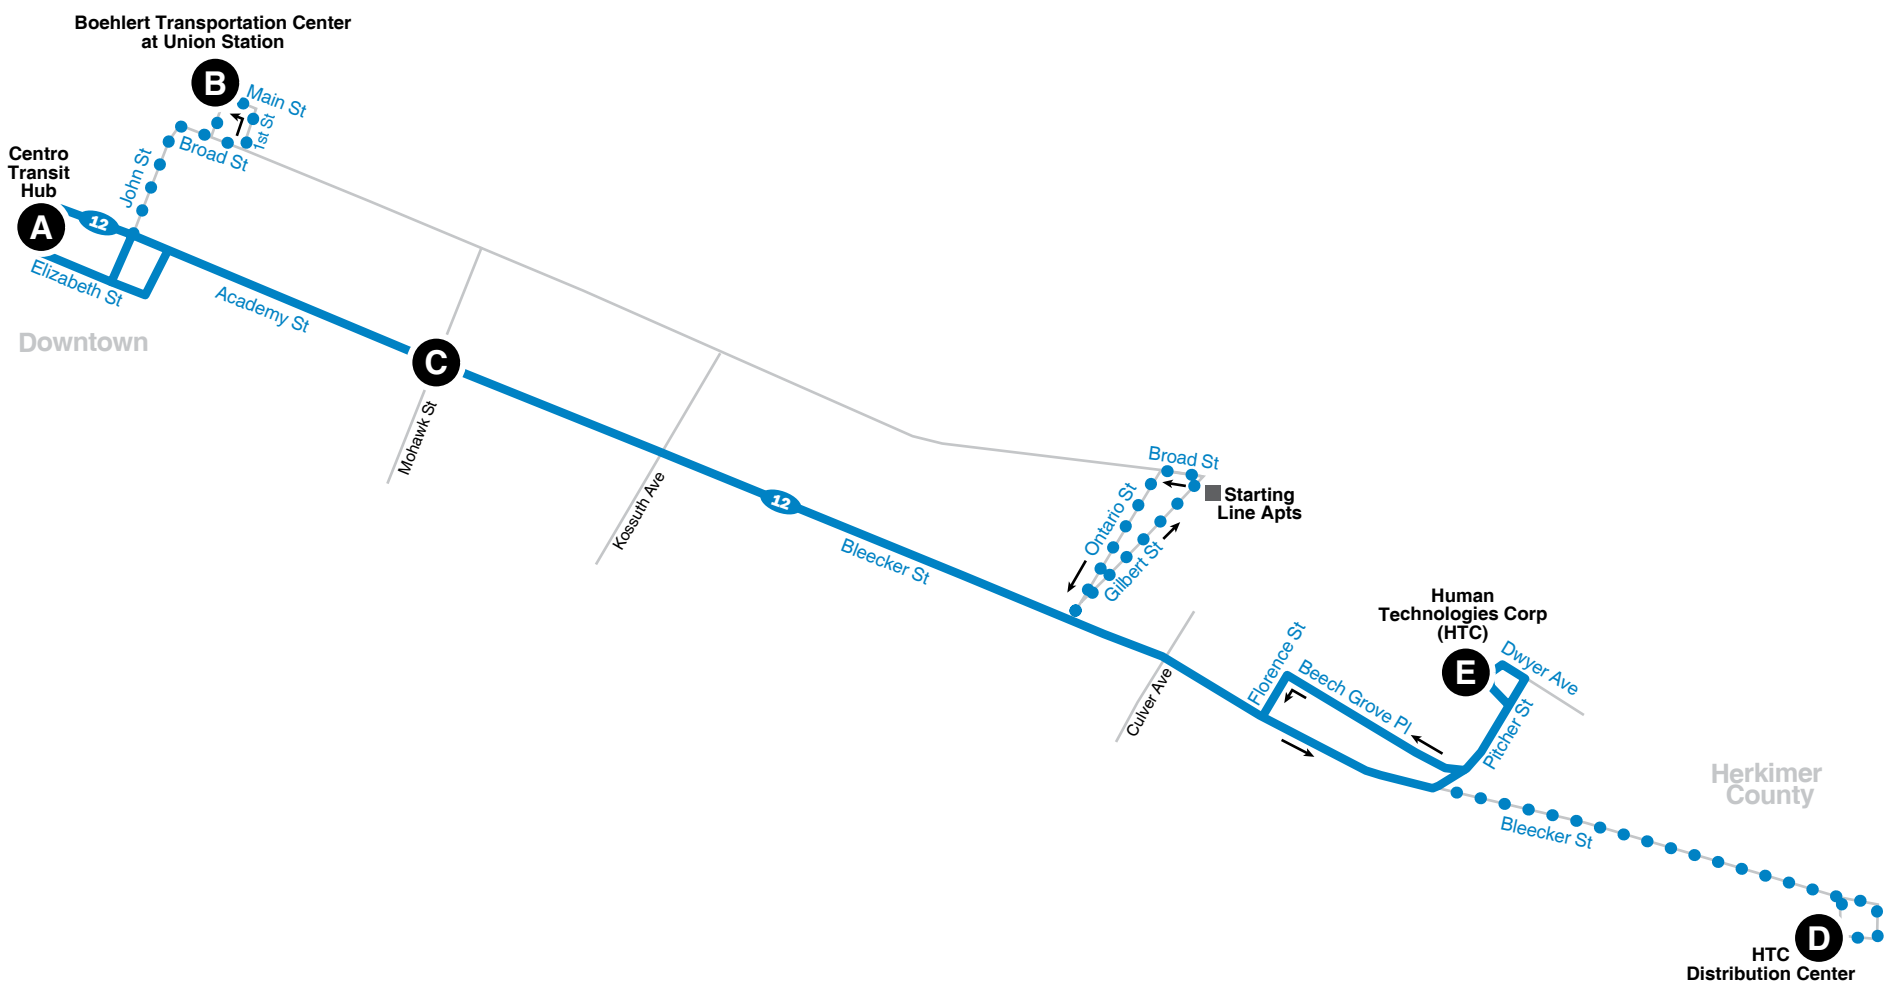

## Bleecker Street

## Route Map

12 Bleecker St

### Legend

- Regular Bus Route
- Limited Service
- Point of Interest
- T Timepoint (see schedule)
- 🚗 Park-N-Ride

MONDAY – FRIDAY						
12	A	B	C	D	E	Notes
5:40	6	---	5:43	---	5:55	
6:15	6	---	6:18	---	6:30	
6:25	6	---	6:28	---	6:40	2
7:00	6	---	7:03	---	7:15	
7:15	6	7:17	7:20	7:29	7:38	
7:45	6	---	7:48	---	8:00	2
8:00	6	---	8:03	8:16	8:23	
8:30	6	---	8:33	---	8:53	
8:45	6	8:47	8:50	---	9:05	
9:15	6	9:17	9:20	---	9:35	
10:00	6	10:02	10:05	10:14	10:23	
10:45	6	10:47	10:50	---	11:05	
11:30	6	11:32	11:35	11:44	11:53	
12:15	6	---	12:18	---	12:30	
1:00	6	---	1:03	1:16	1:23	
1:30	6	---	1:33	---	1:53	1
1:45	6	---	1:48	2:01	2:08	
2:15	6	2:17	2:20	---	2:35	
2:30	6	---	2:33	---	2:45	
3:00	6	---	3:03	3:16	3:20	2
3:15	6	---	3:18	---	3:30	
3:45	6	---	3:48	4:01	4:08	
4:00	6	4:02	4:05	---	4:20	
4:30	6	---	4:33	---	4:45	
4:45	6	---	4:48	---	5:08	1 2
5:15	6	5:17	5:20	---	5:35	
5:42	6	---	5:45	---	5:54	

PM times are in **Bold**.

- 1 This trip operates to the Starting Line Apts via Ontario St, Gilbert St, and Broad St.
- 2 This trip operates to/from the Central Association for the Blind factory located at 2270 Dwyer Ave before arriving at Human Technologies Corp. The Centro Stop ID for the Central Association for the Blind is #18304.