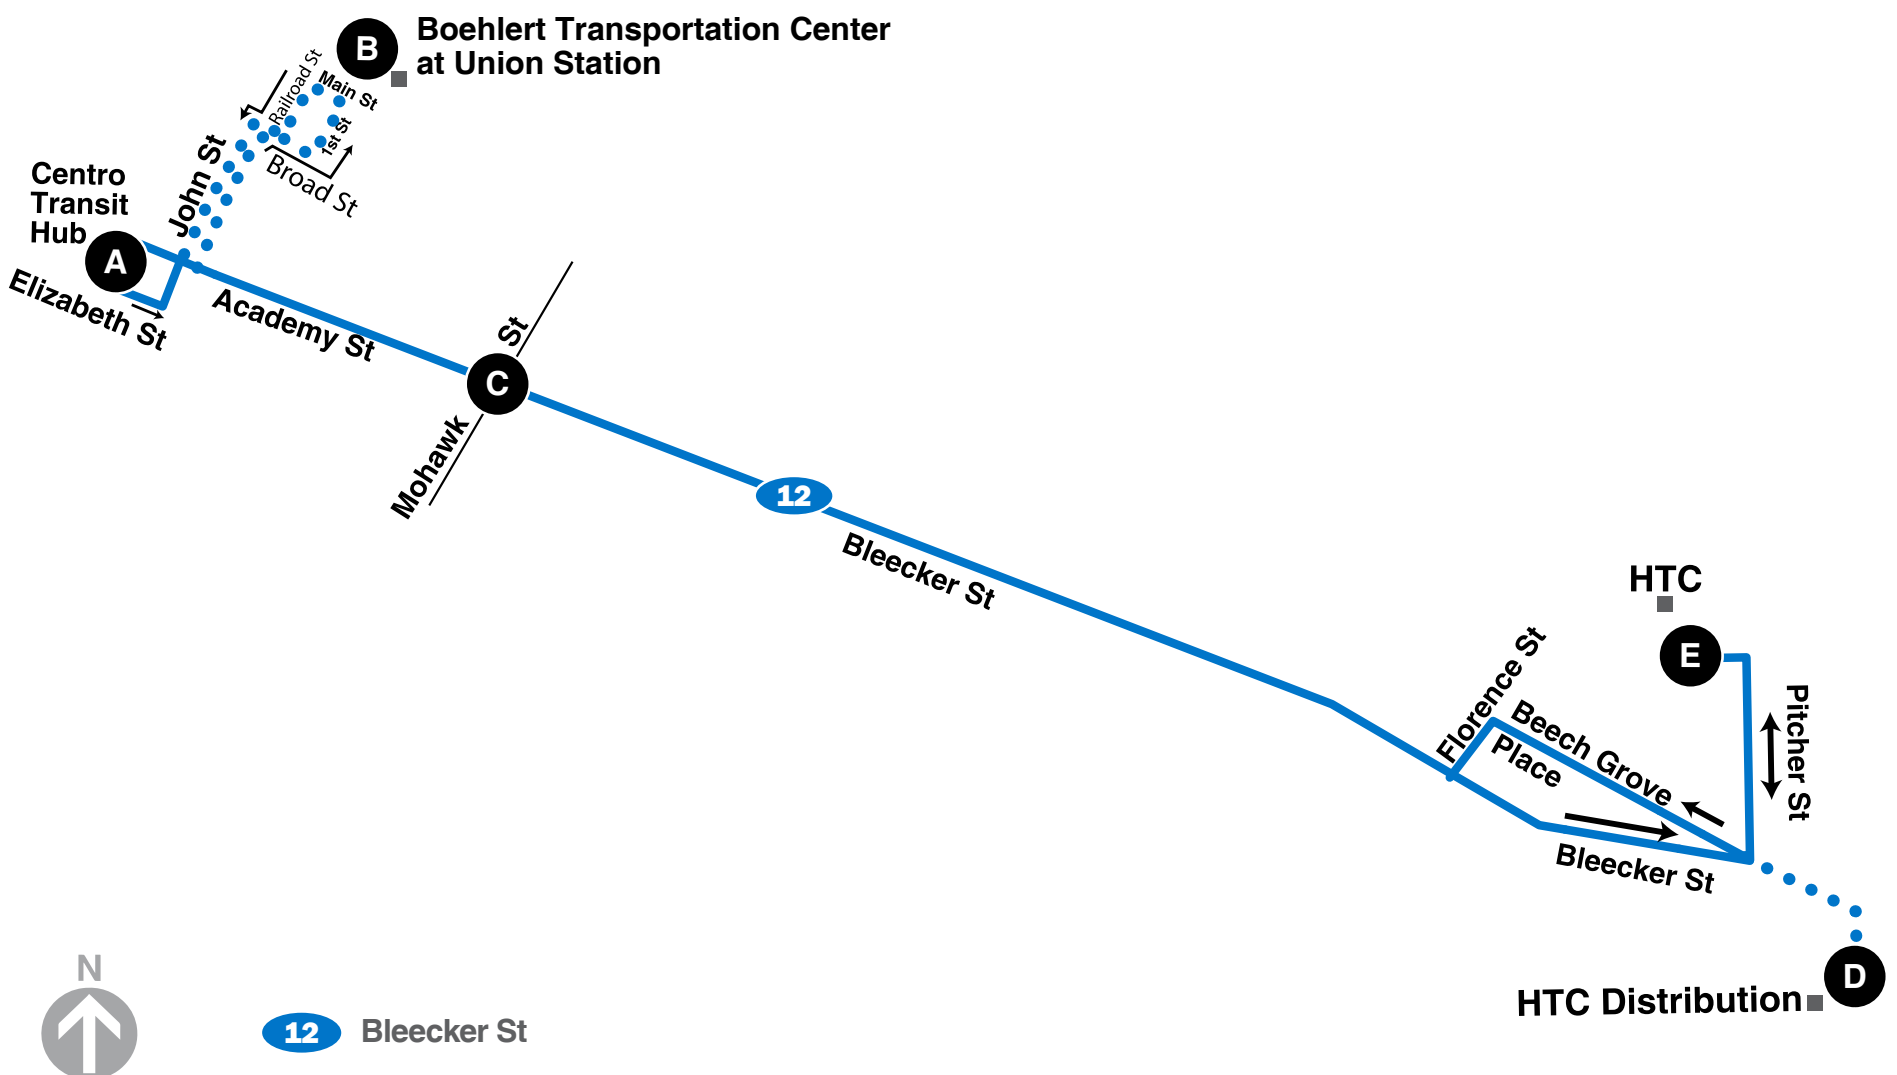

Facebook: www.facebook.com/GoCentroBus

Instagram: www.instagram.com/GoCentroBus

Effective:
March 4, 2019

Ut 12

Bleecker Street

Also Serving:

- Human Technologies Corporation (HTC)
- HTC Distribution Center
- Masonic Home
- Boehlert Transportation Center at Union Station

www.centro.org

Route Map

12 Blecker St

Legend

- Regular Bus Route
- Limited Service
- Point of Interest
- T Timepoint (see schedule)
- 🚗 Park-N-Ride

www.centro.org

MONDAY – FRIDAY						
12	D	E	C	B	A	Notes
12	----	6:03	6:11	----	6	6:20
12	----	6:38	6:46	----	6	6:55
12	---	6:53	7:01	----	6	7:10
12	----	7:23	7:31	----	6	7:40
12	7:29	7:38	7:46	----	6	7:55
12	----	8:08	8:16	8:20	6	8:25
12	8:16	8:23	8:31	----	6	8:40
12	8:46	8:53	9:01	----	6	9:10
12	----	9:08	9:16	----	6	9:25
12	----	9:38	9:46	----	6	9:55
12	10:14	10:23	10:31	----	6	10:40
12	----	11:08	11:16	11:20	6	11:25
12	11:44	11:53	12:01	12:05	6	12:10
12	---	12:38	12:46	12:50	6	12:55
12	1:16	1:23	1:31	----	6	1:40
12	----	1:53	2:01	----	6	2:10
12	2:01	2:08	2:16	----	6	2:25
12	----	2:38	2:46	----	6	2:55
12	----	2:53	3:01	3:05	6	3:10
12	3:16	3:23	3:31	----	6	3:40
12	----	3:38	3:46	----	6	3:55
12	4:01	4:08	4:16	----	6	4:25
12	----	4:23	4:31	----	6	4:40
12	----	4:53	5:01	5:05	6	5:10
12	----	5:08	5:16	----	6	5:25
12	----	5:35	5:43	----	6	5:52
12	----	5:54	6:02	6:06	6	6:10