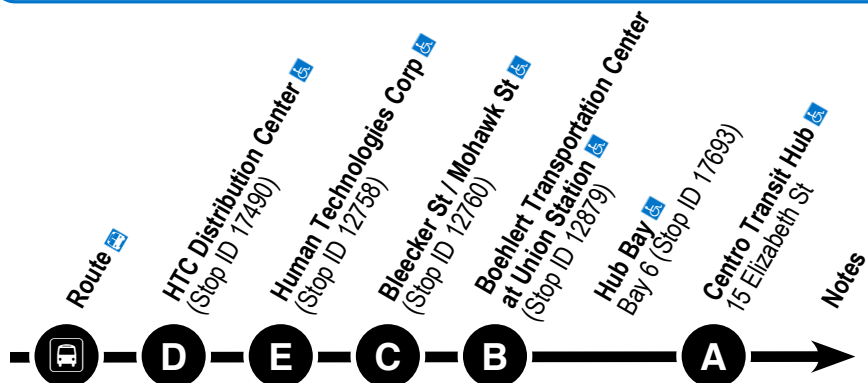

Facebook: www.facebook.com/GoCentroBus

Instagram: www.instagram.com/GoCentroBus

Effective:
March 4, 2019

Ut 12

Bleecker Street

Also Serving:

- Human Technologies Corporation (HTC)
- HTC Distribution Center
- Masonic Home
- Boehlert Transportation Center at Union Station

www.centro.org

Route Map

12 Blecker St

Legend

- Regular Bus Route
- Limited Service
- Point of Interest
- T Timepoint (see schedule)
- 🚗 Park-N-Ride

www.centro.org

MONDAY – FRIDAY						
12	D	E	C	B	A	Notes
12	----	6:03	6:11	----	6	6:20
12	----	6:38	6:46	----	6	6:55
12	---	6:53	7:01	----	6	7:10
12	----	7:23	7:31	----	6	7:40
12	7:29	7:38	7:46	----	6	7:55
12	----	8:08	8:16	8:20	6	8:25
12	8:16	8:23	8:31	----	6	8:40
12	8:46	8:53	9:01	----	6	9:10
12	----	9:08	9:16	----	6	9:25
12	----	9:38	9:46	----	6	9:55
12	10:14	10:23	10:31	----	6	10:40
12	----	11:08	11:16	11:20	6	11:25
12	11:44	11:53	12:01	12:05	6	12:10
12	---	12:38	12:46	12:50	6	12:55
12	1:16	1:23	1:31	----	6	1:40
12	----	1:53	2:01	----	6	2:10
12	2:01	2:08	2:16	----	6	2:25
12	----	2:38	2:46	----	6	2:55
12	----	2:53	3:01	3:05	6	3:10
12	3:16	3:23	3:31	----	6	3:40
12	----	3:38	3:46	----	6	3:55
12	4:01	4:08	4:16	----	6	4:25
12	----	4:23	4:31	----	6	4:40
12	----	4:53	5:01	5:05	6	5:10
12	----	5:08	5:16	----	6	5:25
12	----	5:35	5:43	----	6	5:52
12	----	5:54	6:02	6:06	6	6:10