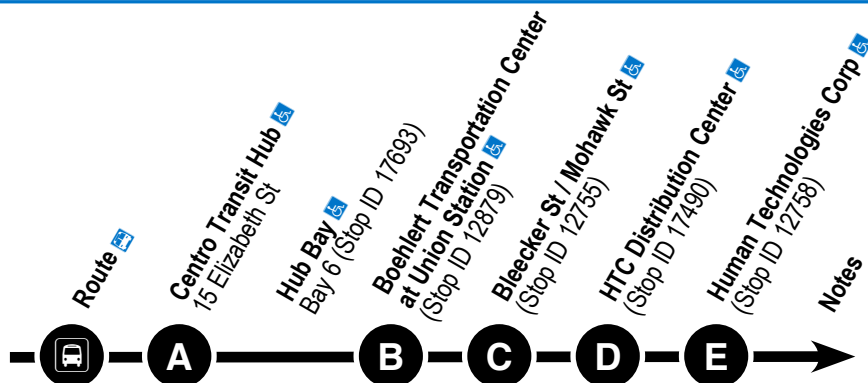

Facebook: www.facebook.com/GoCentroBus

Instagram: www.instagram.com/GoCentroBus

Effective:
March 4, 2019

Ut 12

Bleecker Street

Also Serving:

- Human Technologies Corporation (HTC)
- HTC Distribution Center
- Masonic Home
- Boehlert Transportation Center at Union Station

www.centro.org

Route Map

12 Blecker St

Legend

- Regular Bus Route
- Limited Service
- Point of Interest
- T Timepoint (see schedule)
- 🚗 Park-N-Ride

www.centro.org

MONDAY – FRIDAY						
12	D	E	C	B	A	Notes
12	----	6:03	6:11	----	6	6:20
12	----	6:38	6:46	----	6	6:55
12	---	6:53	7:01	----	6	7:10
12	----	7:23	7:31	----	6	7:40
12	7:29	7:38	7:46	----	6	7:55
12	----	8:08	8:16	8:20	6	8:25
12	8:16	8:23	8:31	----	6	8:40
12	8:46	8:53	9:01	----	6	9:10
12	----	9:08	9:16	----	6	9:25
12	----	9:38	9:46	----	6	9:55
12	10:14	10:23	10:31	----	6	10:40
12	----	11:08	11:16	11:20	6	11:25
12	11:44	11:53	12:01	12:05	6	12:10
12	---	12:38	12:46	12:50	6	12:55
12	1:16	1:23	1:31	----	6	1:40
12	----	1:53	2:01	----	6	2:10
12	2:01	2:08	2:16	----	6	2:25
12	----	2:38	2:46	----	6	2:55
12	----	2:53	3:01	3:05	6	3:10
12	3:16	3:23	3:31	----	6	3:40
12	----	3:38	3:46	----	6	3:55
12	4:01	4:08	4:16	----	6	4:25
12	----	4:23	4:31	----	6	4:40
12	----	4:53	5:01	5:05	6	5:10
12	----	5:08	5:16	----	6	5:25
12	----	5:35	5:43	----	6	5:52
12	----	5:54	6:02	6:06	6	6:10