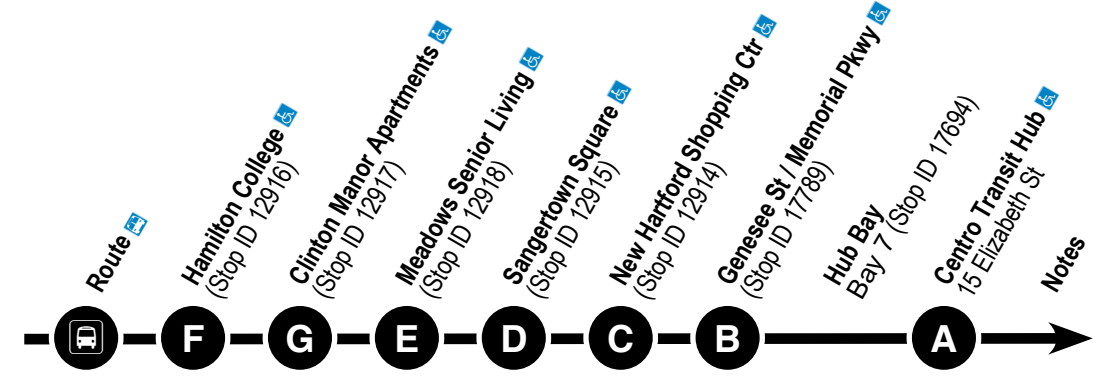

Ut 30 Clinton - Genesee St

MONDAY – FRIDAY

30	6:55	7:05	----	----	----	7:31	7	7:46
30	9:00	9:15	9:24	9:33	9:41	9:50	7	10:05
30	11:00	11:15	11:24	11:33	11:41	11:50	7	12:05
30	1:00	1:15	----	1:33	1:41	1:50	7	2:05
30	3:00	3:15	3:24	3:33	3:41	3:50	7	4:05
30	5:00	5:15	5:24	5:33	5:41	5:50	7	6:05
30	6:00	6:10	----	6:28	6:36	6:45	7	7:00
30	7:05	7:15	----	7:28	7:36	7:45	7	8:00

SATURDAY

30	7:00	7:10	----	7:23	7:31	7:40	7	7:55
30	9:00	9:15	----	9:33	9:41	9:50	7	10:05
30	11:00	11:15	11:24	11:33	11:41	11:50	7	12:05
30	1:00	1:15	----	1:33	1:41	1:50	7	2:05
30	3:00	3:15	3:24	3:33	3:41	3:50	7	4:05
30	5:00	5:15	----	5:33	5:41	5:50	7	6:05

HOLIDAY

No service on: **New Year's Day** (observed), **Memorial Day**, **4th of July** (observed), **Labor Day**, **Thanksgiving**, or **Christmas** (observed).

NOTES

PM times are in **Bold**.