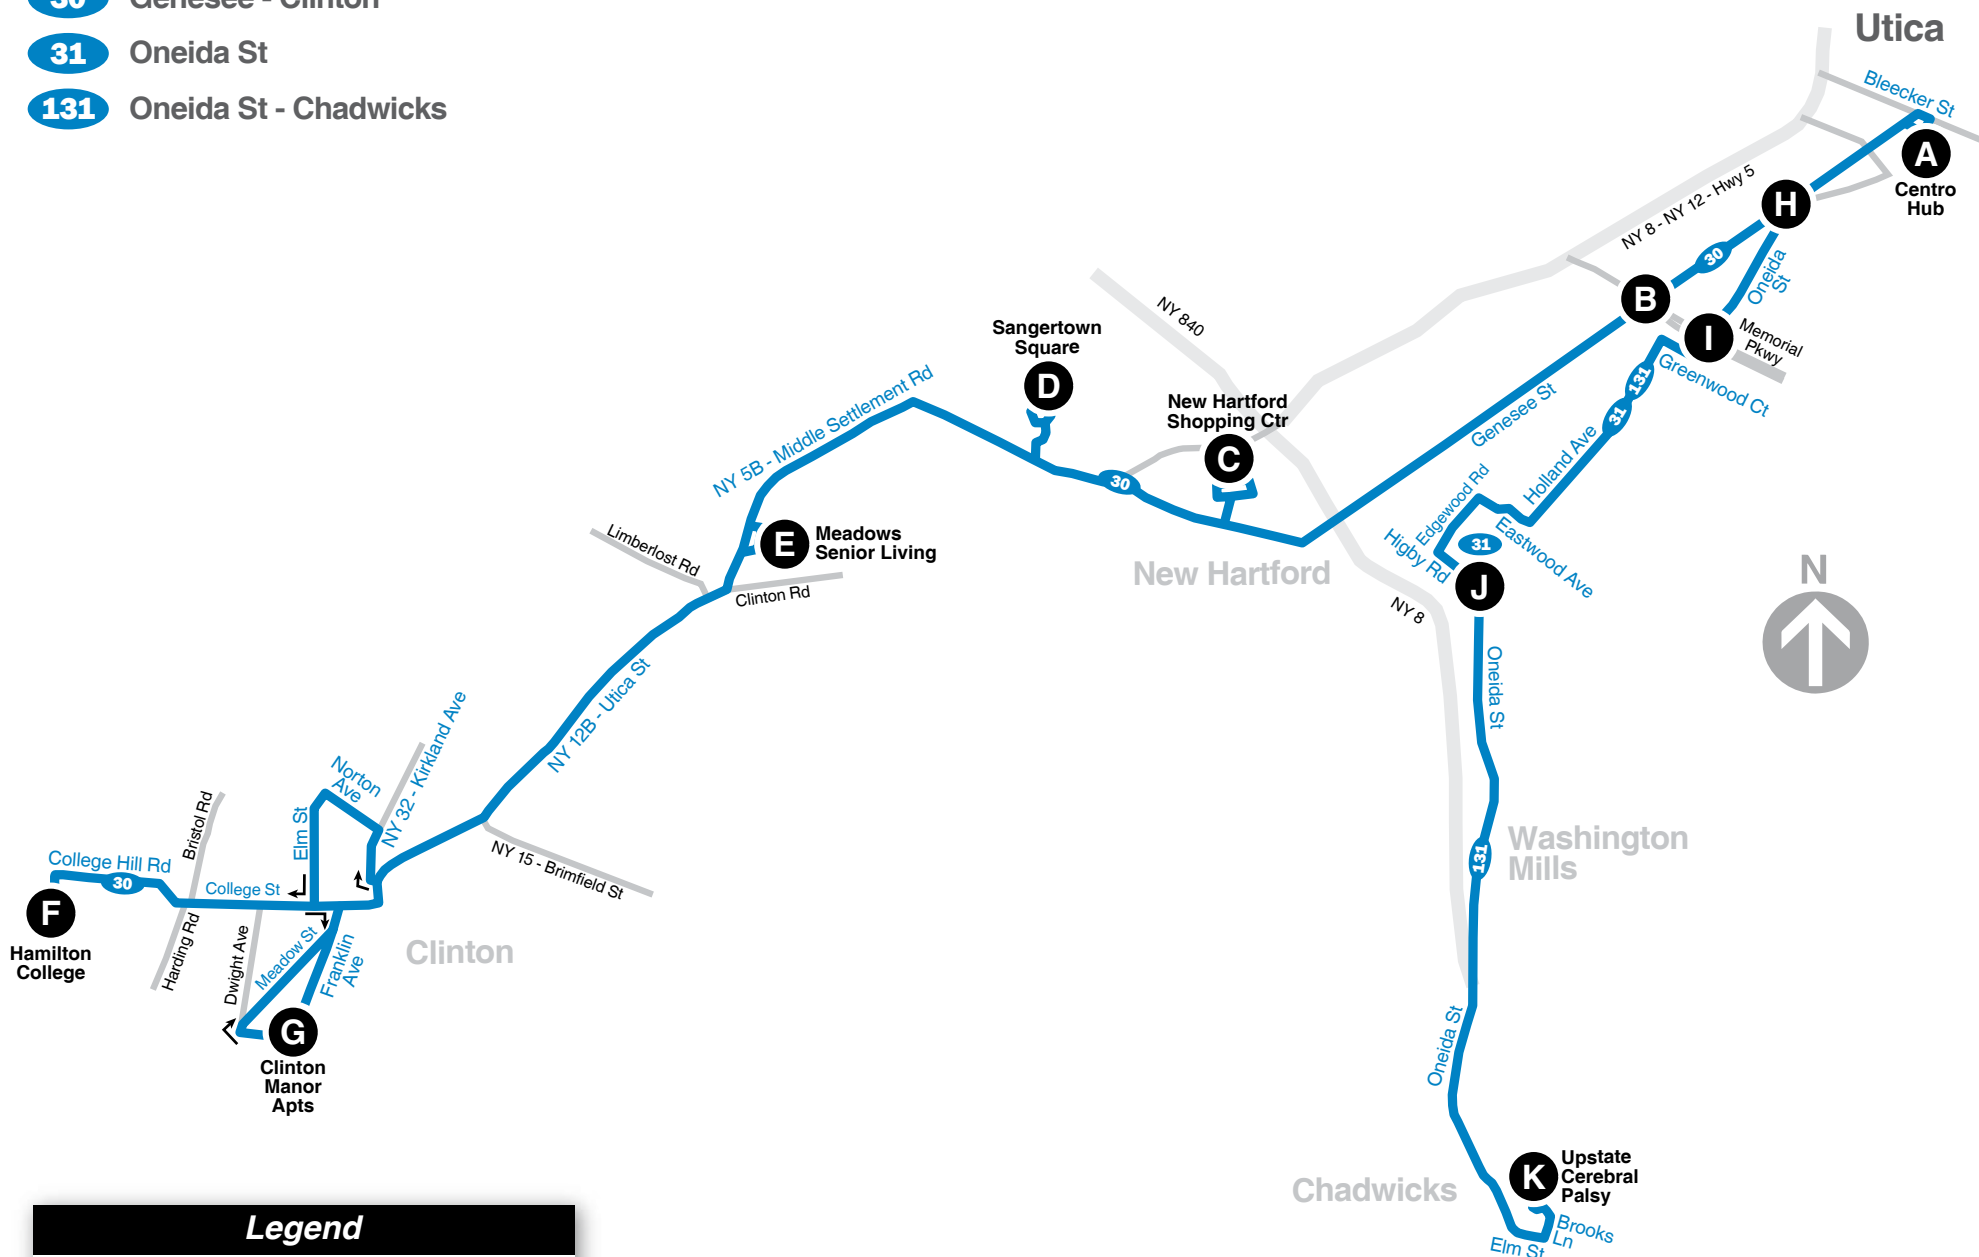

Genesee St Oneida St

Also Serving:

- Chadwicks
- Higby Rd
- Hamilton College
- Clinton Manor Apts
- Sangertown Square
- New Hartford Shopping Center
- Centro Transit Hub

Access Real-Time Bus Information Anytime, Anywhere

Download the official *GoCentroBus app* on your iPhone or Android device for quick access to real-time bus information.

GoCentroBus Mobile App

The *GoCentroBus app* lets you:

- Pinpoint real-time bus locations
- Get estimated bus arrival times
- Store your favorite routes & stops
- Identify the nearest stops
- Create customized travel plans

Route Map

- 30** Genesee - Clinton
- 31** Oneida St
- 131** Oneida St - Chadwicks

Legend

- Regular Bus Route
- Limited Service
- Point of Interest
- T Timepoint (see schedule)
- 🚗 Park-N-Ride

Ut 30 Clinton - Genesee St