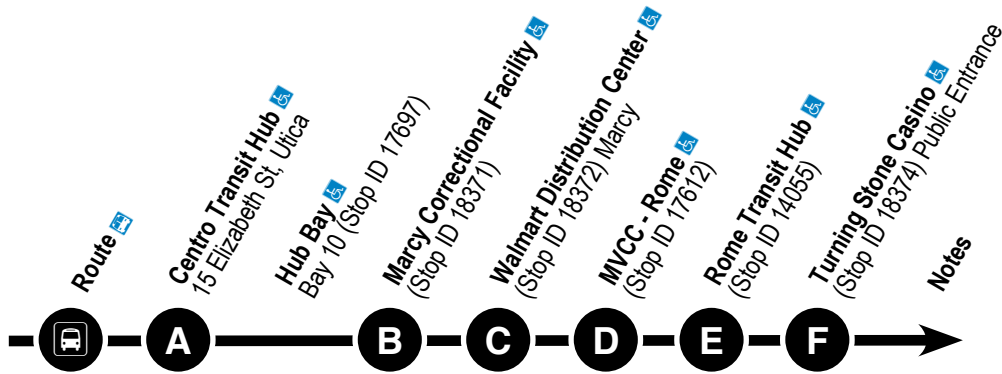

### Also Serving:

- Downtown Utica
- Utica Transit Hub
- Marcy Correctional
- Walmart Distribution Ctr
- MVCC - Rome
- Rome Transit Hub
- Turning Stone Casino

[www.centro.org](http://www.centro.org)

### Half Fare

Children (6-9)

Seniors (65+)\*

Persons with Disabilities\*

Fare From/To	FARE
Utica - Rome - Turning Stone	\$1.50

### Legend

- Regular Bus Route
- Limited Service
- Point of Interest
- T Timepoint (see schedule)
- 🚗 Park-N-Ride

[www.centro.org](http://www.centro.org)

## Ut 33 Utica - Rome - Turning Stone