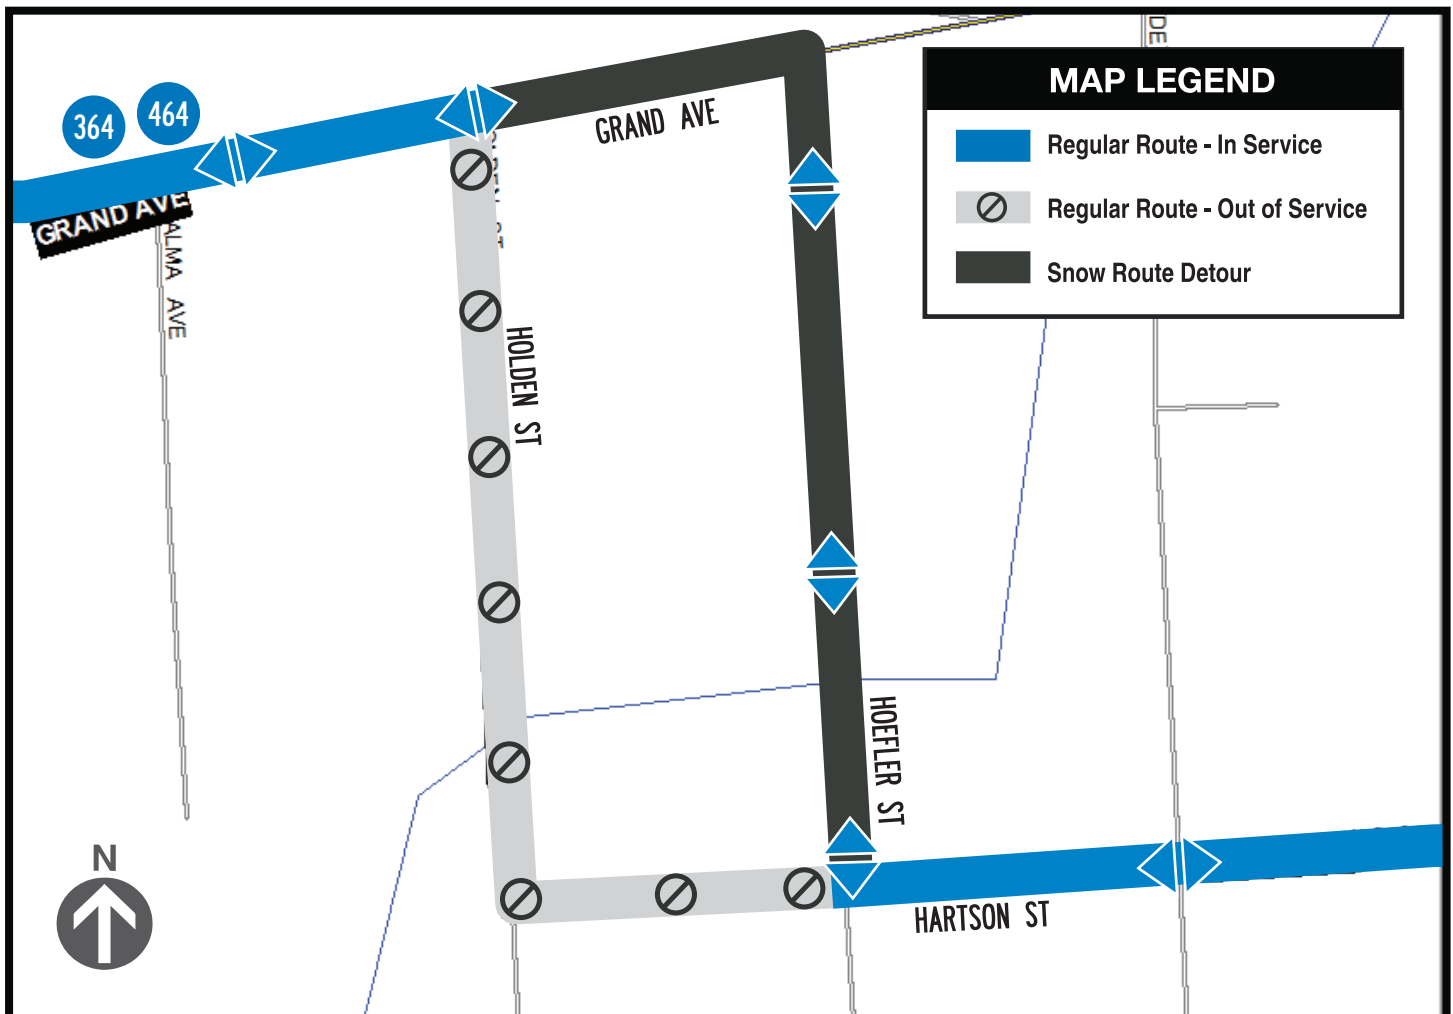

Snow Route

Effective: 
November 8, 2021 

364 / 464 Grand Ave OUTBOUND & INBOUND

Snow Route Information

This route will not operate on Holden St or along Hartson St between Hoefler St and Holden St.

Outbound from Transit Hub

Regular route to Hartson St / Hoefler St
Right on Hoefler St
Left on Grand Ave to regular route

Inbound to Transit Hub

Regular route to Grand Ave / Hoefler St
Right on Hoefler St
Left on Hartson St to regular route