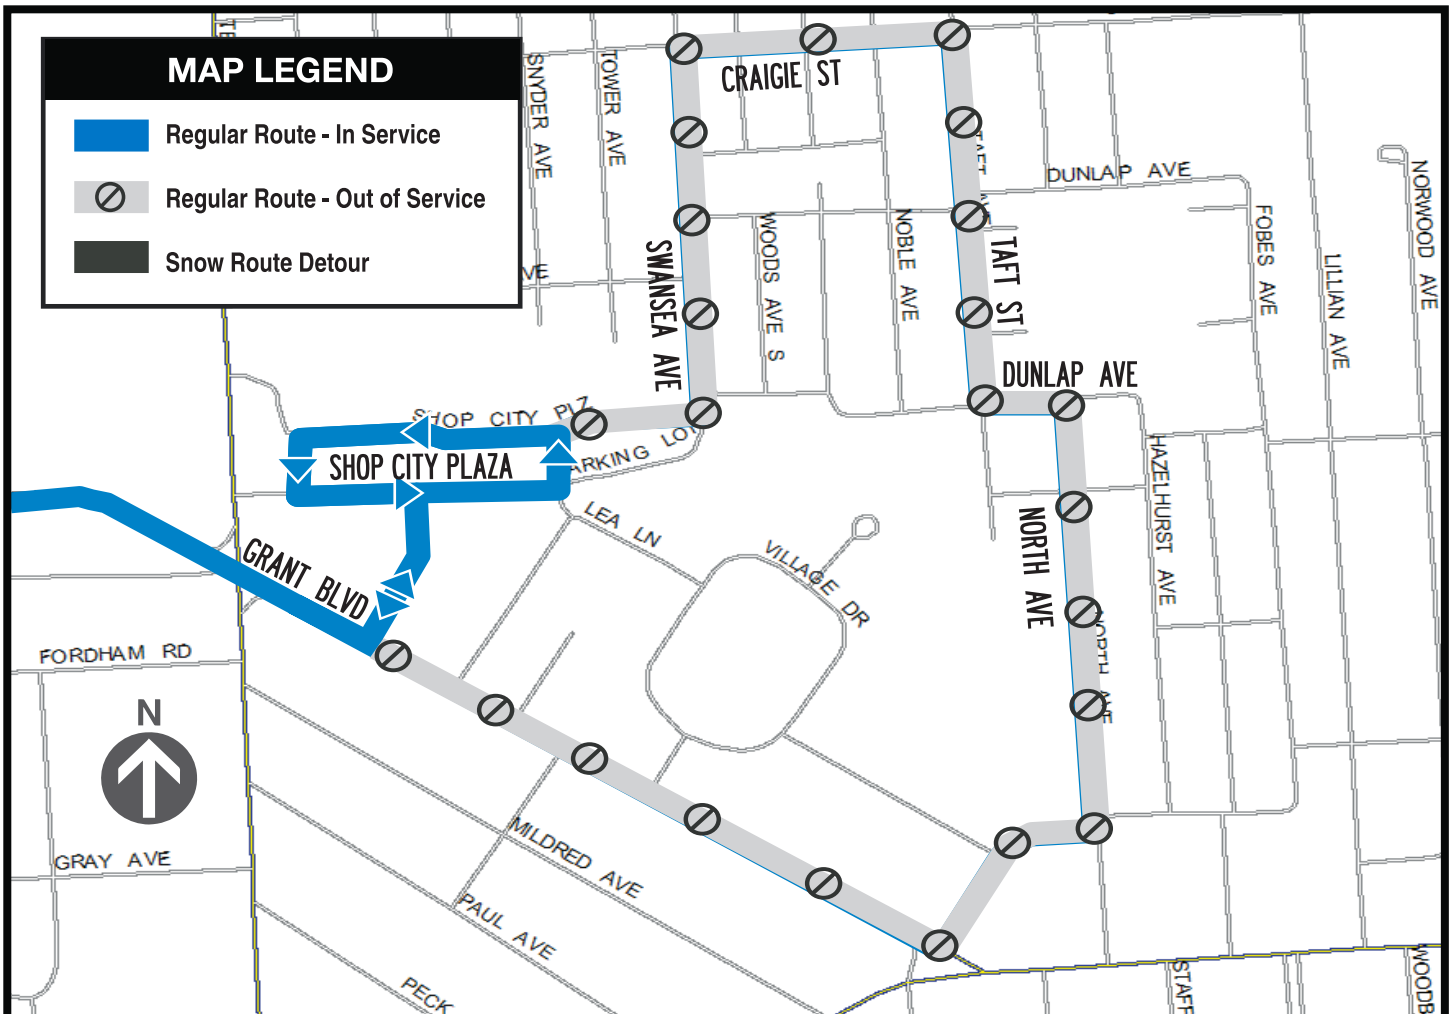

### Snow Route Information:

This route will not operate the Taft St - Dunlap Ave loop.

### Outbound Snow Route:

Regular route to Shop City Plaza  
Shop City Plaza is the End of Line

### Inbound Snow Route:

From Shop City Plaza  
Regular route

[www.centro.org](http://www.centro.org)