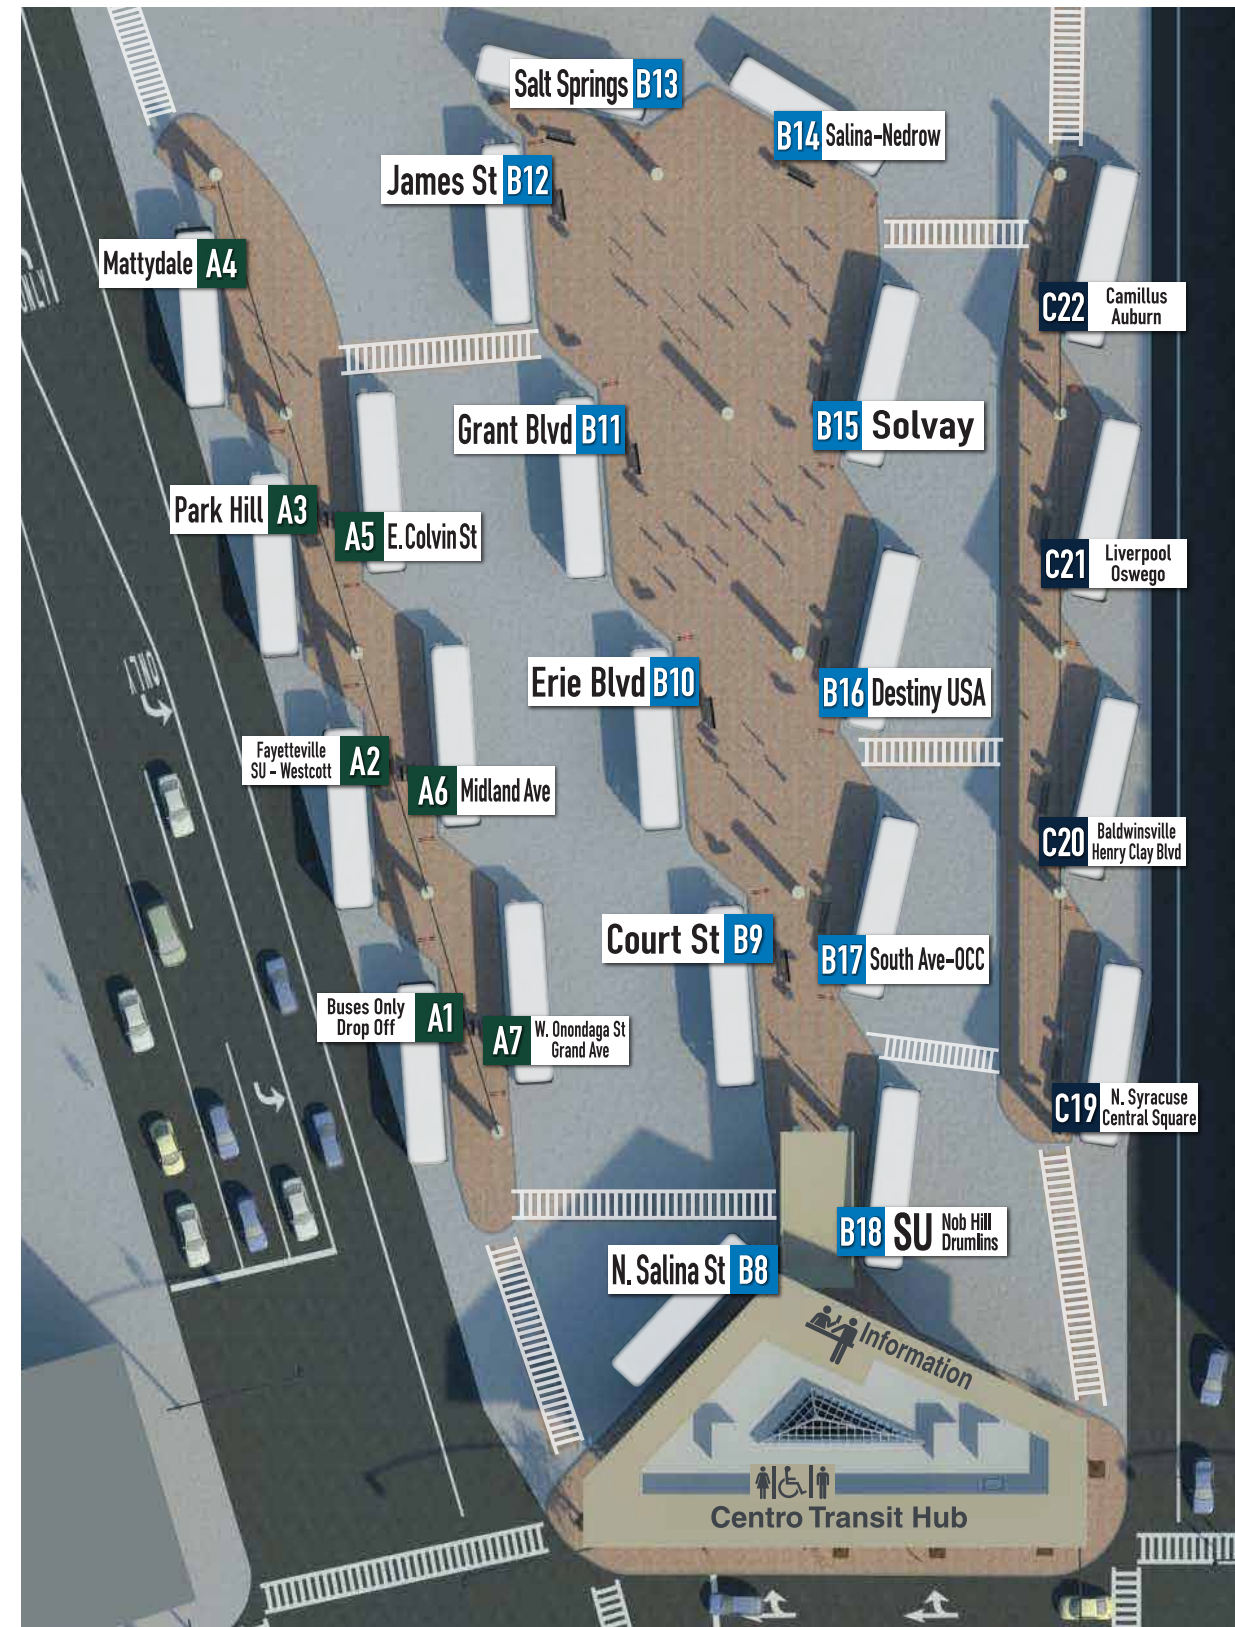

Centro Transit Hub (Syracuse) - Bay Directory

110 S. Salina St - Valley Plaza
 410 Nedrow
 410X Nedrow Express
 510 Tully - LaFayette

B14

16 N. Salina St - Regional Transportation Center
 116 N. Salina St - 7th North St
 216 N. Salina St - Electronics Pkwy - Destiny USA
 316 N. Salina St - Electronics Pkwy

B8

20 James St - Lamson St
 120 James St - Midler Ave
 21 James St - Sunnycrest Rd
 121 James St - Sunnycrest Rd Ext
 22 James St - Rte 298
 122 James St - Rte 298 - Fly Rd
 23 James St - E. Syracuse
 123 James St - E. Syracuse - Walmart
 223 James St - E. Syracuse - ShoppingTown Mall
 323 James St - Minoa
 323X James St - E. Syracuse - Minoa Express

B12

26 South Ave - Elmwood Ave
 126 South Ave - Hospital
 226 South Ave - OCC
 326 South Ave - High Acres Apts
 426 South Ave - Valley Dr - Hospital
 526 South Ave - Valley Dr - OCC

B17

130 SU - Westcott St - Nottingham HS
 230 SU - Westcott St
 330 SU - Westcott St - Jamesville Rd
 530 SU - Westcott St - ShoppingTown Mall

A4

86 Henry Clay Blvd
 186 Henry Clay Blvd - Wetzel Rd
 286 Henry Clay Blvd - Wetzel Rd

C20

88 N. Syracuse
 188 N. Syracuse - Cicero
 288 N. Syracuse - Cicero - Central Square
 388 Central Square

C19

Buses Only Drop Off